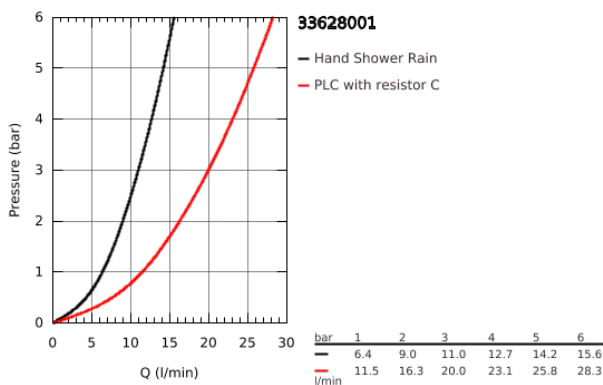

33 628 001 ESSENCE SINGLE-LEVER BATH/SHOWER MIXER 1/2"

PRODUCT DESCRIPTION

- wall mounted
- metal lever
- **GROHE SilkMove** 35 mm ceramic cartridge
- with temperature limiter
- **GROHE StarLight** chrome finish
- automatic diverter: bath/shower
- mousseur
- shower outlet 1/2"
- integrated non-return valve
- S-unions
- protected against backflow
- with shower set
- Consisting of:
 - hand shower Euphoria Cosmopolitan Stick (27 400 000) 6.6 l/min
 - Euphoria Cosmopolitan Stick handshower (27 367)
 - wall shower holder Tempesta 100 Cosmopolitan (27 594 000)
 - Silverflex shower hose 1.500 mm (28 364)

33 628 001 ESSENCE SINGLE-LEVER BATH/SHOWER MIXER 1/2"

SPARE PARTS

- 1: Lever (Order-nr. 46916000)
 - 2: Screw coupling (Order-nr. 46460000)
 - 3: Cartridge (Order-nr. 46374000)
 - 4: S-union (Order-nr. 12662000)
 - 5: Screw joint (Order-nr. 45044000)
 - 6: Diverter (Order-nr. 46920000)
 - 7: Non-return valve (Order-nr. 08565000)
 - 8: Flow restrictor (Order-nr. 13926000)
 - 9: Strainer (Order-nr. 0700200M)
 - 10: Extension 3/4", 20 mm (Order-nr. 0713000M)*
 - 11: Special Spanner (Order-nr. 19377000)*
- * Optional accessories