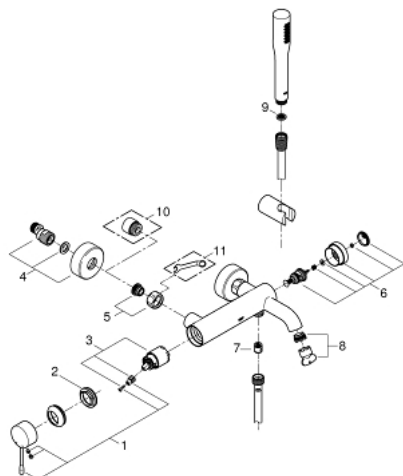

33 628 001 ESSENCE SINGLE-LEVER BATH/SHOWER MIXER 1/2"

PRODUCT DESCRIPTION

- wall mounted
- metal lever
- **GROHE SilkMove** 35 mm ceramic cartridge
- with temperature limiter
- **GROHE StarLight** chrome finish
- automatic diverter: bath/shower
- mousseur
- shower outlet 1/2"
- integrated non-return valve
- S-unions
- protected against backflow
- with shower set
- Consisting of:
 - hand shower Euphoria Cosmopolitan Stick (27 400 000) 6.6 l/min
 - Euphoria Cosmopolitan Stick handshower (27 367)
 - wall shower holder Tempesta 100 Cosmopolitan (27 594 000)
 - Silverflex shower hose 1.500 mm (28 364)

33 628 001 ESSENCE SINGLE-LEVER BATH/SHOWER MIXER 1/2"

SPARE PARTS

- 1: Lever (Order-nr. 46916000)
 - 2: Screw coupling (Order-nr. 46460000)
 - 3: Cartridge (Order-nr. 46374000)
 - 4: S-union (Order-nr. 12662000)
 - 5: Screw joint (Order-nr. 45044000)
 - 6: Diverter (Order-nr. 46920000)
 - 7: Non-return valve (Order-nr. 08565000)
 - 8: Flow restrictor (Order-nr. 13926000)
 - 9: Strainer (Order-nr. 0700200M)
 - 10: Extension 3/4", 20 mm (Order-nr. 0713000M)*
 - 11: Special Spanner (Order-nr. 19377000)*
- * Optional accessories