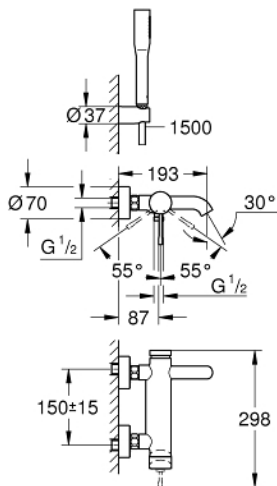

33 628 001 ESSENCE SINGLE-LEVER BATH/SHOWER MIXER 1/2"

PRODUCT DESCRIPTION

- wall mounted
- metal lever
- **GROHE SilkMove** 35 mm ceramic cartridge
- with temperature limiter
- **GROHE StarLight** chrome finish
- automatic diverter: bath/shower
- mousseur
- shower outlet 1/2"
- integrated non-return valve
- S-unions
- protected against backflow
- with shower set
- Consisting of:
 - hand shower Euphoria Cosmopolitan Stick (27 400 000) 6.6 l/min
 - Euphoria Cosmopolitan Stick handshower (27 367)
 - wall shower holder Tempesta 100 Cosmopolitan (27 594 000)
 - Silverflex shower hose 1.500 mm (28 364)

33 628 001 ESSENCE SINGLE-LEVER BATH/SHOWER MIXER 1/2"

SPARE PARTS

- 1: Lever (Order-nr. 46916000)
 - 2: Screw coupling (Order-nr. 46460000)
 - 3: Cartridge (Order-nr. 46374000)
 - 4: S-union (Order-nr. 12662000)
 - 5: Screw joint (Order-nr. 45044000)
 - 6: Diverter (Order-nr. 46920000)
 - 7: Non-return valve (Order-nr. 08565000)
 - 8: Flow restrictor (Order-nr. 13926000)
 - 9: Strainer (Order-nr. 0700200M)
 - 10: Extension 3/4", 20 mm (Order-nr. 0713000M)*
 - 11: Special Spanner (Order-nr. 19377000)*
- * Optional accessories