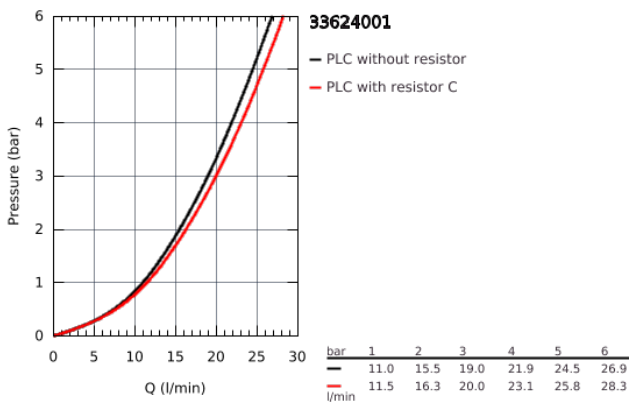

### 33 624 001 ESSENCE SINGLE-LEVER BATH/SHOWER MIXER 1/2"

**PRODUCT DESCRIPTION**

- wall mounted
- metal lever
- **GROHE SilkMove** 35 mm ceramic cartridge
- with temperature limiter
- **GROHE StarLight** chrome finish
- automatic diverter: bath/shower
- mousseur
- shower outlet 1/2"
- integrated non-return valve
- S-unions
- protected against backflow

## 33 624 001 ESSENCE SINGLE-LEVER BATH/SHOWER MIXER 1/2"