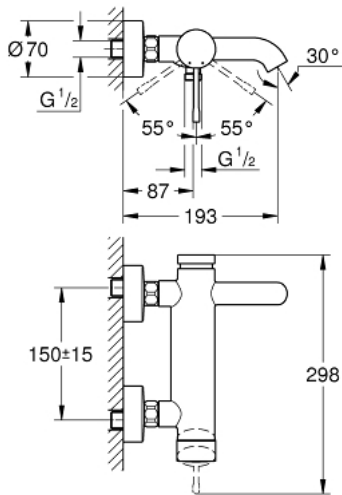

### 33 624 001 ESSENCE SINGLE-LEVER BATH/SHOWER MIXER 1/2"

**PRODUCT DESCRIPTION**

- wall mounted
- metal lever
- **GROHE SilkMove** 35 mm ceramic cartridge
- with temperature limiter
- **GROHE StarLight** chrome finish
- automatic diverter: bath/shower
- mousseur
- shower outlet 1/2"
- integrated non-return valve
- S-unions
- protected against backflow

## 33 624 001 ESSENCE SINGLE-LEVER BATH/SHOWER MIXER 1/2"

### SPARE PARTS

- 1: Lever (Order-nr. 46916000)
- 2: Screw coupling (Order-nr. 46460000)
- 3: Cartridge (Order-nr. 46374000)
- 4: S-union (Order-nr. 12662000)
- 5: Screw joint (Order-nr. 45044000)
- 6: Diverter (Order-nr. 46920000)
- 7: Non-return valve (Order-nr. 08565000)
- 8: Flow restrictor (Order-nr. 13926000)
- 9: Extension 3/4", 20 mm (Order-nr. 0713000M)\*
- 10: Special Spanner (Order-nr. 19377000)\*