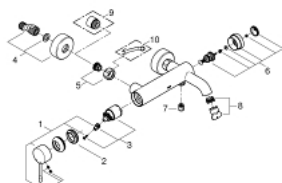

### 33 624 001 ESSENCE SINGLE-LEVER BATH/SHOWER MIXER 1/2"

**PRODUCT DESCRIPTION**

- wall mounted
- metal lever
- **GROHE SilkMove** 35 mm ceramic cartridge
- with temperature limiter
- **GROHE StarLight** chrome finish
- automatic diverter: bath/shower
- mousseur
- shower outlet 1/2"
- integrated non-return valve
- S-unions
- protected against backflow

## 33 624 001 ESSENCE SINGLE-LEVER BATH/SHOWER MIXER 1/2"

### SPARE PARTS

- 1: Lever (Order-nr. 46916000)
- 2: Screw coupling (Order-nr. 46460000)
- 3: Cartridge (Order-nr. 46374000)
- 4: S-union (Order-nr. 12662000)
- 5: Screw joint (Order-nr. 45044000)
- 6: Diverter (Order-nr. 46920000)
- 7: Non-return valve (Order-nr. 08565000)
- 8: Flow restrictor (Order-nr. 13926000)
- 9: Extension 3/4", 20 mm (Order-nr. 0713000M)\*
- 10: Special Spanner (Order-nr. 19377000)\*