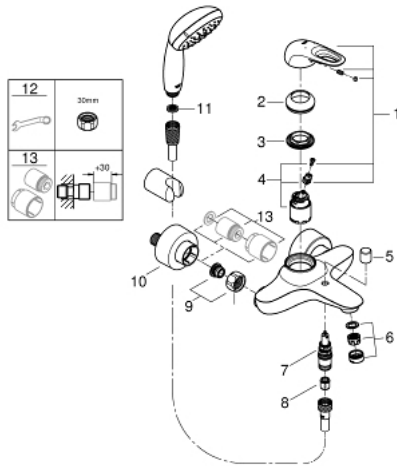

33 592 30A EUROSTYLE SINGLE-LEVER BATH/SHOWER MIXER 1/2"

PRODUCT DESCRIPTION

- wall mounted
- loop metal lever
- **GROHE SilkMove** 35 mm ceramic cartridge
- with temperature limiter
- **GROHE StarLight** chrome finish
- adjustable flow rate limiter
- automatic diverter: bath/shower
- mousseur
- shower outlet 1/2" with integrated non-return valve
- covered S-unions
- metal wall escutcheons
- protected against backflow
- with shower set Tempesta
- Consisting of:
 - hand shower Tempesta 100, 2 sprays, 9.5 l/min (26 161)
 - wall shower holder (28 605)
 - Relaxaflex hose 1500 mm 1/2" x 1/2" (28 151)

33 592 30A EUROSTYLE SINGLE-LEVER BATH/SHOWER MIXER 1/2"

SPARE PARTS

- 1: Lever (Order-nr. 46940000)
 - 2: Shield for cross handle (Order-nr. 46436000)
 - 3: Screw coupling (Order-nr. 46460000)
 - 4: Cartridge (Order-nr. 46374000)
 - 5: Diverter knob (Order-nr. 64309000)
 - 6: Flow restrictor (Order-nr. 13952000)
 - 7: Diverter (Order-nr. 65655000)
 - 8: Non-return valve (Order-nr. 48276000)
 - 9: Screw joint (Order-nr. 45044000)
 - 10: S-union (Order-nr. 12693000)
 - 11: Strainer (Order-nr. 0700200M)
 - 12: Special Spanner (Order-nr. 19377000)*
 - 13: Extension 30 (Order-nr. 46238000)*
- * Optional accessories