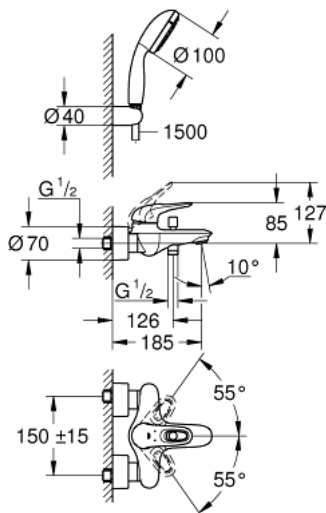

33 592 30A EUROSTYLE SINGLE-LEVER BATH/SHOWER MIXER 1/2"

PRODUCT DESCRIPTION

- wall mounted
- loop metal lever
- **GROHE SilkMove** 35 mm ceramic cartridge
- with temperature limiter
- **GROHE StarLight** chrome finish
- adjustable flow rate limiter
- automatic diverter: bath/shower
- mousseur
- shower outlet 1/2" with integrated non-return valve
- covered S-unions
- metal wall escutcheons
- protected against backflow
- with shower set Tempesta
- Consisting of:
 - hand shower Tempesta 100, 2 sprays, 9.5 l/min (26 161)
 - wall shower holder (28 605)
 - Relaxaflex hose 1500 mm 1/2" x 1/2" (28 151)

33 592 30A EUROSTYLE SINGLE-LEVER BATH/SHOWER MIXER 1/2"

SPARE PARTS

- 1: Lever (Order-nr. 46940000)
 - 2: Shield for cross handle (Order-nr. 46436000)
 - 3: Screw coupling (Order-nr. 46460000)
 - 4: Cartridge (Order-nr. 46374000)
 - 5: Diverter knob (Order-nr. 64309000)
 - 6: Flow restrictor (Order-nr. 13952000)
 - 7: Diverter (Order-nr. 65655000)
 - 8: Non-return valve (Order-nr. 48276000)
 - 9: Screw joint (Order-nr. 45044000)
 - 10: S-union (Order-nr. 12693000)
 - 11: Strainer (Order-nr. 0700200M)
 - 12: Special Spanner (Order-nr. 19377000)*
 - 13: Extension 30 (Order-nr. 46238000)*
- * Optional accessories