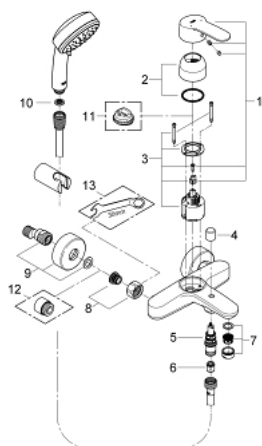

33 592 20A EUROSTYLE COSMOPOLITAN SINGLE-LEVER BATH/SHOWER MIXER 1/2"

PRODUCT DESCRIPTION

- wall mounted
- metal lever
- **GROHE SilkMove** 46 mm ceramic cartridge
- **GROHE StarLight** chrome finish
- adjustable flow rate limiter
- automatic diverter: bath/shower
- mousseur
- integrated non-return valve in the shower outlet 1/2"
- S-unions
- protected against backflow
- optional temperature limiter (46 308 000)
- with shower set
- hand shower Tempesta Cosmopolitan 100, 2 sprays (27 571)
- wall shower holder (27 056)
- Relexaflex hose 1500 mm 1/2" x 1/2" (28 151)

33 592 20A EUROSTYLE COSMOPOLITAN SINGLE-LEVER BATH/SHOWER MIXER 1/2"

33 592 20A EUROSTYLE COSMOPOLITAN SINGLE-LEVER BATH/SHOWER MIXER 1/2"

SPARE PARTS

- 1: Lever (Order-nr. 46752000)
- 2: Shield for cross handle (Order-nr. 46427000)
- 3: Cartridge (Order-nr. 46048000)
- 4: Diverter knob (Order-nr. 64309000)
- 5: Diverter (Order-nr. 65655000)
- 6: Non-return valve (Order-nr. 08565000)
- 7: Flow restrictor (Order-nr. 13941000)
- 8: Screw joint (Order-nr. 45044000)
- 9: S-union (Order-nr. 12662000)
- 10: Strainer (Order-nr. 0700200M)
- 11: Temperature limiter (Order-nr. 46308000)*
- 12: Extension 3/4", 20 mm (Order-nr. 0713000M)*
- 13: Special Spanner (Order-nr. 19377000)*