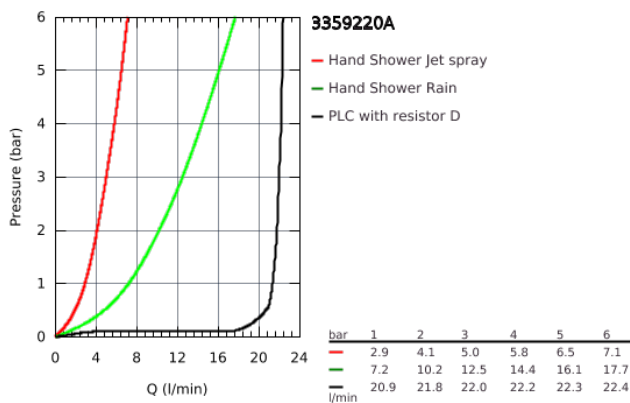

33 592 20A EUROSTYLE COSMOPOLITAN SINGLE-LEVER BATH/SHOWER MIXER 1/2"

PRODUCT DESCRIPTION

- wall mounted
- metal lever
- **GROHE SilkMove** 46 mm ceramic cartridge
- **GROHE StarLight** chrome finish
- adjustable flow rate limiter
- automatic diverter: bath/shower
- mousseur
- integrated non-return valve in the shower outlet 1/2"
- S-unions
- protected against backflow
- optional temperature limiter (46 308 000)
- with shower set
- hand shower Tempesta Cosmopolitan 100, 2 sprays (27 571)
- wall shower holder (27 056)
- Relexaflex hose 1500 mm 1/2" x 1/2" (28 151)

33 592 20A EUROSTYLE COSMOPOLITAN SINGLE-LEVER BATH/SHOWER MIXER 1/2"

33 592 20A EUROSTYLE COSMOPOLITAN SINGLE-LEVER BATH/SHOWER MIXER 1/2"

SPARE PARTS

- 1: Lever (Order-nr. 46752000)
- 2: Shield for cross handle (Order-nr. 46427000)
- 3: Cartridge (Order-nr. 46048000)
- 4: Diverter knob (Order-nr. 64309000)
- 5: Diverter (Order-nr. 65655000)
- 6: Non-return valve (Order-nr. 08565000)
- 7: Flow restrictor (Order-nr. 13941000)
- 8: Screw joint (Order-nr. 45044000)
- 9: S-union (Order-nr. 12662000)
- 10: Strainer (Order-nr. 0700200M)
- 11: Temperature limiter (Order-nr. 46308000)*
- 12: Extension 3/4", 20 mm (Order-nr. 0713000M)*
- 13: Special Spanner (Order-nr. 19377000)*