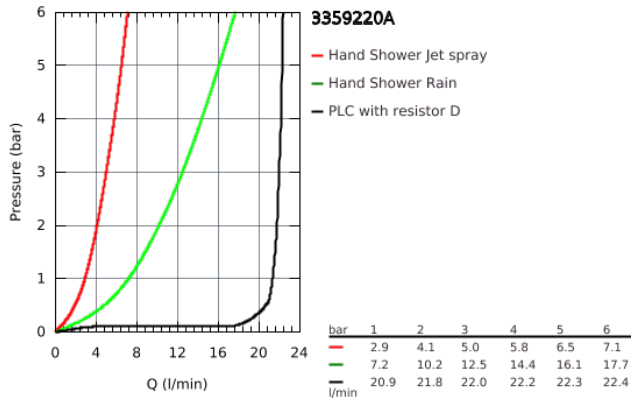

33 592 20A EUROSTYLE COSMOPOLITAN SINGLE-LEVER BATH/SHOWER MIXER 1/2"

PRODUCT DESCRIPTION

- wall mounted
- metal lever
- **GROHE SilkMove** 46 mm ceramic cartridge
- **GROHE StarLight** chrome finish
- adjustable flow rate limiter
- automatic diverter: bath/shower
- mousseur
- integrated non-return valve in the shower outlet 1/2"
- S-unions
- protected against backflow
- optional temperature limiter (46 308 000)
- with shower set
- hand shower Tempesta Cosmopolitan 100, 2 sprays (27 571)
- wall shower holder (27 056)
- Relexaflex hose 1500 mm 1/2" x 1/2" (28 151)

33 592 20A EUROSTYLE COSMOPOLITAN SINGLE-LEVER BATH/SHOWER MIXER 1/2"

33 592 20A EUROSTYLE COSMOPOLITAN SINGLE-LEVER BATH/SHOWER MIXER 1/2"

SPARE PARTS

- 1: Lever (Order-nr. 46752000)
- 2: Shield for cross handle (Order-nr. 46427000)
- 3: Cartridge (Order-nr. 46048000)
- 4: Diverter knob (Order-nr. 64309000)
- 5: Diverter (Order-nr. 65655000)
- 6: Non-return valve (Order-nr. 08565000)
- 7: Flow restrictor (Order-nr. 13941000)
- 8: Screw joint (Order-nr. 45044000)
- 9: S-union (Order-nr. 12662000)
- 10: Strainer (Order-nr. 0700200M)
- 11: Temperature limiter (Order-nr. 46308000)*
- 12: Extension 3/4", 20 mm (Order-nr. 0713000M)*
- 13: Special Spanner (Order-nr. 19377000)*