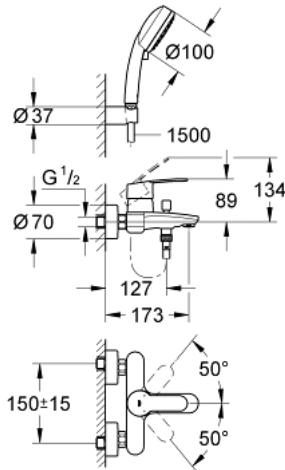

33 592 20A EUROSTYLE COSMOPOLITAN SINGLE-LEVER BATH/SHOWER MIXER 1/2"

PRODUCT DESCRIPTION

- wall mounted
- metal lever
- **GROHE SilkMove** 46 mm ceramic cartridge
- **GROHE StarLight** chrome finish
- adjustable flow rate limiter
- automatic diverter: bath/shower
- mousseur
- integrated non-return valve in the shower outlet 1/2"
- S-unions
- protected against backflow
- optional temperature limiter (46 308 000)
- with shower set
- hand shower Tempesta Cosmopolitan 100, 2 sprays (27 571)
- wall shower holder (27 056)
- Relexaflex hose 1500 mm 1/2" x 1/2" (28 151)

33 592 20A EUROSTYLE COSMOPOLITAN SINGLE-LEVER BATH/SHOWER MIXER 1/2"

33 592 20A EUROSTYLE COSMOPOLITAN SINGLE-LEVER BATH/SHOWER MIXER 1/2"

SPARE PARTS

- 1: Lever (Order-nr. 46752000)
- 2: Shield for cross handle (Order-nr. 46427000)
- 3: Cartridge (Order-nr. 46048000)
- 4: Diverter knob (Order-nr. 64309000)
- 5: Diverter (Order-nr. 65655000)
- 6: Non-return valve (Order-nr. 08565000)
- 7: Flow restrictor (Order-nr. 13941000)
- 8: Screw joint (Order-nr. 45044000)
- 9: S-union (Order-nr. 12662000)
- 10: Strainer (Order-nr. 0700200M)
- 11: Temperature limiter (Order-nr. 46308000)*
- 12: Extension 3/4", 20 mm (Order-nr. 0713000M)*
- 13: Special Spanner (Order-nr. 19377000)*