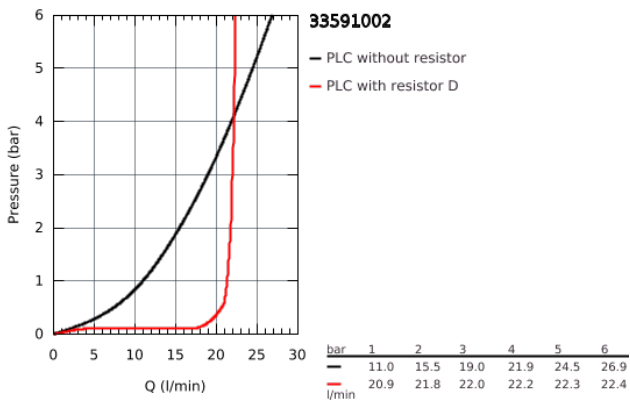

33 591 002 EUROSTYLE COSMOPOLITAN SINGLE-LEVER BATH/SHOWER MIXER 1/2"

PRODUCT DESCRIPTION

- wall mounted
- metal lever
- **GROHE SilkMove** 46 mm ceramic cartridge
- **GROHE StarLight** chrome finish
- adjustable flow rate limiter
- automatic diverter: bath/shower
- mousseur
- integrated non-return valve
in the shower outlet 1/2"
- S-unions
- protected against backflow
- optional temperature limiter (46 308 000)

33 591 002 EUROSTYLE COSMOPOLITAN SINGLE-LEVER BATH/SHOWER MIXER 1/2"

SPARE PARTS

- 1: Lever (Order-nr. 46752000)
 - 2: Shield for cross handle (Order-nr. 46427000)
 - 3: Cartridge (Order-nr. 46048000)
 - 4: Diverter knob (Order-nr. 64309000)
 - 5: Diverter (Order-nr. 65655000)
 - 6: Non-return valve (Order-nr. 08565000)
 - 7: Flow restrictor (Order-nr. 13941000)
 - 8: Screw joint (Order-nr. 45044000)
 - 9: S-union (Order-nr. 12662000)
 - 10: Temperature limiter (Order-nr. 46308000)*
 - 11: Extension 3/4", 20 mm (Order-nr. 0713000M)*
 - 12: Special Spanner (Order-nr. 19377000)*
- * Optional accessories