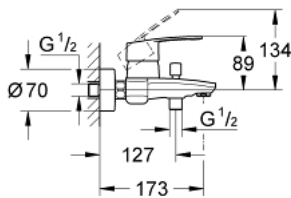

33 591 002 EUROSTYLE COSMOPOLITAN SINGLE-LEVER BATH/SHOWER MIXER 1/2"

PRODUCT DESCRIPTION

- wall mounted
- metal lever
- **GROHE SilkMove** 46 mm ceramic cartridge
- **GROHE StarLight** chrome finish
- adjustable flow rate limiter
- automatic diverter: bath/shower
- mousseur
- integrated non-return valve
in the shower outlet 1/2"
- S-unions
- protected against backflow
- optional temperature limiter (46 308 000)

33 591 002 EUROSTYLE COSMOPOLITAN SINGLE-LEVER BATH/SHOWER MIXER 1/2"

SPARE PARTS

- 1: Lever (Order-nr. 46752000)
 - 2: Shield for cross handle (Order-nr. 46427000)
 - 3: Cartridge (Order-nr. 46048000)
 - 4: Diverter knob (Order-nr. 64309000)
 - 5: Diverter (Order-nr. 65655000)
 - 6: Non-return valve (Order-nr. 08565000)
 - 7: Flow restrictor (Order-nr. 13941000)
 - 8: Screw joint (Order-nr. 45044000)
 - 9: S-union (Order-nr. 12662000)
 - 10: Temperature limiter (Order-nr. 46308000)*
 - 11: Extension 3/4", 20 mm (Order-nr. 0713000M)*
 - 12: Special Spanner (Order-nr. 19377000)*
- * Optional accessories