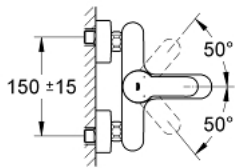

33 591 002 EUROSTYLE COSMOPOLITAN SINGLE-LEVER BATH/SHOWER MIXER 1/2"

PRODUCT DESCRIPTION

- wall mounted
- metal lever
- **GROHE SilkMove** 46 mm ceramic cartridge
- **GROHE StarLight** chrome finish
- adjustable flow rate limiter
- automatic diverter: bath/shower
- mousseur
- integrated non-return valve
in the shower outlet 1/2"
- S-unions
- protected against backflow
- optional temperature limiter (46 308 000)

33 591 002 EUROSTYLE COSMOPOLITAN SINGLE-LEVER BATH/SHOWER MIXER 1/2"

SPARE PARTS

- 1: Lever (Order-nr. 46752000)
 - 2: Shield for cross handle (Order-nr. 46427000)
 - 3: Cartridge (Order-nr. 46048000)
 - 4: Diverter knob (Order-nr. 64309000)
 - 5: Diverter (Order-nr. 65655000)
 - 6: Non-return valve (Order-nr. 08565000)
 - 7: Flow restrictor (Order-nr. 13941000)
 - 8: Screw joint (Order-nr. 45044000)
 - 9: S-union (Order-nr. 12662000)
 - 10: Temperature limiter (Order-nr. 46308000)*
 - 11: Extension 3/4", 20 mm (Order-nr. 0713000M)*
 - 12: Special Spanner (Order-nr. 19377000)*
- * Optional accessories