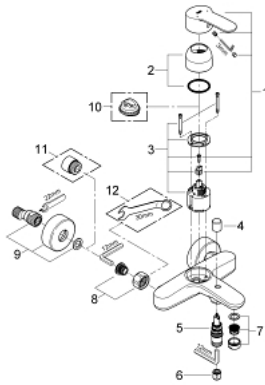

33 591 002 EUROSTYLE COSMOPOLITAN SINGLE-LEVER BATH/SHOWER MIXER 1/2"

PRODUCT DESCRIPTION

- wall mounted
- metal lever
- **GROHE SilkMove** 46 mm ceramic cartridge
- **GROHE StarLight** chrome finish
- adjustable flow rate limiter
- automatic diverter: bath/shower
- mousseur
- integrated non-return valve
in the shower outlet 1/2"
- S-unions
- protected against backflow
- optional temperature limiter (46 308 000)

33 591 002 EUROSTYLE COSMOPOLITAN SINGLE-LEVER BATH/SHOWER MIXER 1/2"

SPARE PARTS

- 1: Lever (Order-nr. 46752000)
 - 2: Shield for cross handle (Order-nr. 46427000)
 - 3: Cartridge (Order-nr. 46048000)
 - 4: Diverter knob (Order-nr. 64309000)
 - 5: Diverter (Order-nr. 65655000)
 - 6: Non-return valve (Order-nr. 08565000)
 - 7: Flow restrictor (Order-nr. 13941000)
 - 8: Screw joint (Order-nr. 45044000)
 - 9: S-union (Order-nr. 12662000)
 - 10: Temperature limiter (Order-nr. 46308000)*
 - 11: Extension 3/4", 20 mm (Order-nr. 0713000M)*
 - 12: Special Spanner (Order-nr. 19377000)*
- * Optional accessories