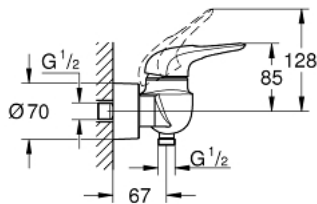

33 590 003 EUROSTYLE SINGLE-LEVER SHOWER MIXER 1/2"

PRODUCT DESCRIPTION

- wall mounted
- loop metal lever
- **GROHE SilkMove** 35 mm ceramic cartridge
- with temperature limiter
- **GROHE StarLight** chrome finish
- adjustable flow rate limiter
- shower outlet 1/2" with integrated non-return valve
- covered S-unions
- metal wall escutcheons
- protected against backflow

33 590 003 EUROSTYLE SINGLE-LEVER SHOWER MIXER 1/2"

SPARE PARTS

- 1: Lever (Order-nr. 46940000)
 - 2: Shield for cross handle (Order-nr. 46436000)
 - 3: Screw coupling (Order-nr. 46460000)
 - 4: Cartridge (Order-nr. 46374000)
 - 5: Non-return valve (Order-nr. 48276000)
 - 6: Screw joint (Order-nr. 45044000)
 - 7: S-union (Order-nr. 12693000)
 - 8: Special Spanner (Order-nr. 19377000)*
 - 9: Extension 30 (Order-nr. 46238000)*
- * Optional accessories