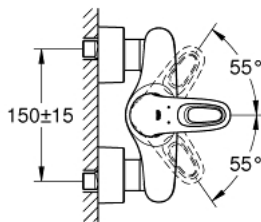

33 590 003 EUROSTYLE SINGLE-LEVER SHOWER MIXER 1/2"

PRODUCT DESCRIPTION

- wall mounted
- loop metal lever
- **GROHE SilkMove** 35 mm ceramic cartridge
- with temperature limiter
- **GROHE StarLight** chrome finish
- adjustable flow rate limiter
- shower outlet 1/2" with integrated non-return valve
- covered S-unions
- metal wall escutcheons
- protected against backflow

33 590 003 EUROSTYLE SINGLE-LEVER SHOWER MIXER 1/2"

SPARE PARTS

- 1: Lever (Order-nr. 46940000)
 - 2: Shield for cross handle (Order-nr. 46436000)
 - 3: Screw coupling (Order-nr. 46460000)
 - 4: Cartridge (Order-nr. 46374000)
 - 5: Non-return valve (Order-nr. 48276000)
 - 6: Screw joint (Order-nr. 45044000)
 - 7: S-union (Order-nr. 12693000)
 - 8: Special Spanner (Order-nr. 19377000)*
 - 9: Extension 30 (Order-nr. 46238000)*
- * Optional accessories