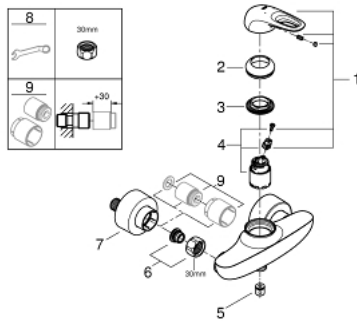

33 590 003 EUROSTYLE SINGLE-LEVER SHOWER MIXER 1/2"

PRODUCT DESCRIPTION

- wall mounted
- loop metal lever
- **GROHE SilkMove** 35 mm ceramic cartridge
- with temperature limiter
- **GROHE StarLight** chrome finish
- adjustable flow rate limiter
- shower outlet 1/2" with integrated non-return valve
- covered S-unions
- metal wall escutcheons
- protected against backflow

33 590 003 EUROSTYLE SINGLE-LEVER SHOWER MIXER 1/2"

SPARE PARTS

- 1: Lever (Order-nr. 46940000)
 - 2: Shield for cross handle (Order-nr. 46436000)
 - 3: Screw coupling (Order-nr. 46460000)
 - 4: Cartridge (Order-nr. 46374000)
 - 5: Non-return valve (Order-nr. 48276000)
 - 6: Screw joint (Order-nr. 45044000)
 - 7: S-union (Order-nr. 12693000)
 - 8: Special Spanner (Order-nr. 19377000)*
 - 9: Extension 30 (Order-nr. 46238000)*
- * Optional accessories