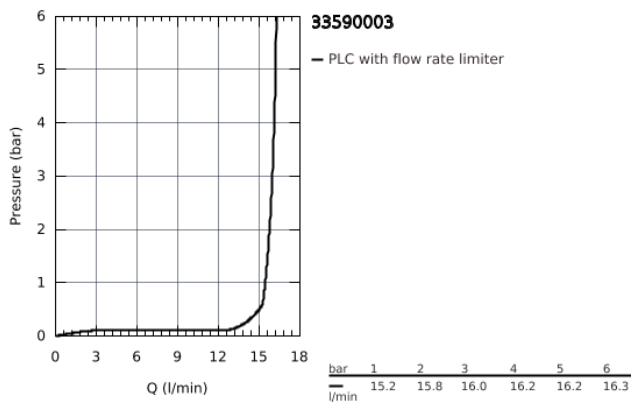

33 590 003 EUROSTYLE SINGLE-LEVER SHOWER MIXER 1/2"

PRODUCT DESCRIPTION

- wall mounted
- loop metal lever
- **GROHE SilkMove** 35 mm ceramic cartridge
- with temperature limiter
- **GROHE StarLight** chrome finish
- adjustable flow rate limiter
- shower outlet 1/2" with integrated non-return valve
- covered S-unions
- metal wall escutcheons
- protected against backflow

33 590 003 EUROSTYLE SINGLE-LEVER SHOWER MIXER 1/2"

SPARE PARTS

- 1: Lever (Order-nr. 46940000)
 - 2: Shield for cross handle (Order-nr. 46436000)
 - 3: Screw coupling (Order-nr. 46460000)
 - 4: Cartridge (Order-nr. 46374000)
 - 5: Non-return valve (Order-nr. 48276000)
 - 6: Screw joint (Order-nr. 45044000)
 - 7: S-union (Order-nr. 12693000)
 - 8: Special Spanner (Order-nr. 19377000)*
 - 9: Extension 30 (Order-nr. 46238000)*
- * Optional accessories