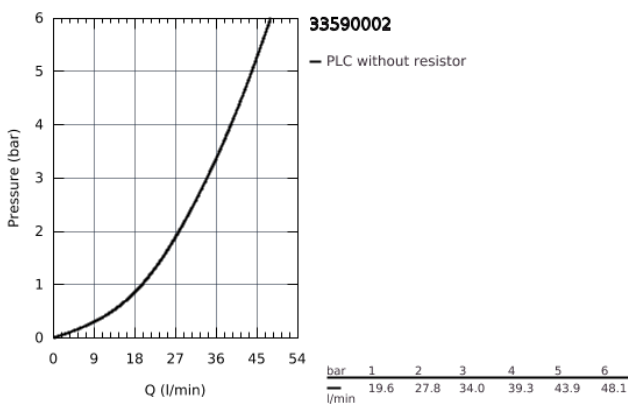

33 590 002 **EUROSTYLE COSMOPOLITAN SINGLE-LEVER SHOWER MIXER 1/2"**

PRODUCT DESCRIPTION

- wall mounted
- metal lever
- **GROHE SilkMove** 46 mm ceramic cartridge
- **GROHE StarLight** chrome finish
- adjustable flow rate limiter
- shower bottom outlet 1/2"
- integrated non-return valve
- S-unions
- protected against backflow
- optional temperature limiter (46 308 000)

33 590 002 EUROSTYLE COSMOPOLITAN SINGLE-LEVER SHOWER MIXER 1/2"

SPARE PARTS

- 1: Lever (Order-nr. 46752000)
- 2: Shield for cross handle (Order-nr. 46427000)
- 3: Cartridge (Order-nr. 46048000)
- 4: Screw joint (Order-nr. 45044000)
- 5: S-union (Order-nr. 12662000)
- 6: Non-return valve (Order-nr. 08565000)
- 7: Temperature limiter (Order-nr. 46308000)*
- 8: Extension 3/4", 20 mm (Order-nr. 0713000M)*
- 9: Plastic tray (Order-nr. 18383002)*
- 10: Special Spanner (Order-nr. 19377000)*