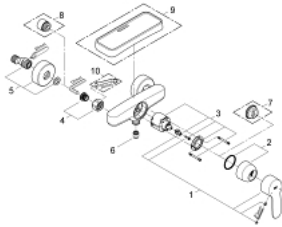

33 590 002 **EUROSTYLE COSMOPOLITAN SINGLE-LEVER SHOWER MIXER 1/2"**

PRODUCT DESCRIPTION

- wall mounted
- metal lever
- **GROHE SilkMove** 46 mm ceramic cartridge
- **GROHE StarLight** chrome finish
- adjustable flow rate limiter
- shower bottom outlet 1/2"
- integrated non-return valve
- S-unions
- protected against backflow
- optional temperature limiter (46 308 000)

33 590 002 EUROSTYLE COSMOPOLITAN SINGLE-LEVER SHOWER MIXER 1/2"

SPARE PARTS

- 1: Lever (Order-nr. 46752000)
- 2: Shield for cross handle (Order-nr. 46427000)
- 3: Cartridge (Order-nr. 46048000)
- 4: Screw joint (Order-nr. 45044000)
- 5: S-union (Order-nr. 12662000)
- 6: Non-return valve (Order-nr. 08565000)
- 7: Temperature limiter (Order-nr. 46308000)*
- 8: Extension 3/4", 20 mm (Order-nr. 0713000M)*
- 9: Plastic tray (Order-nr. 18383002)*
- 10: Special Spanner (Order-nr. 19377000)*