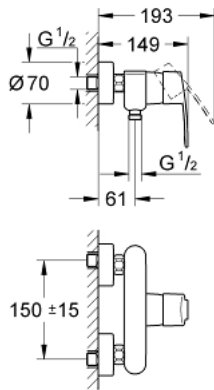

33 590 002 **EUROSTYLE COSMOPOLITAN SINGLE-LEVER SHOWER MIXER 1/2"**

PRODUCT DESCRIPTION

- wall mounted
- metal lever
- **GROHE SilkMove** 46 mm ceramic cartridge
- **GROHE StarLight** chrome finish
- adjustable flow rate limiter
- shower bottom outlet 1/2"
- integrated non-return valve
- S-unions
- protected against backflow
- optional temperature limiter (46 308 000)

33 590 002 EUROSTYLE COSMOPOLITAN SINGLE-LEVER SHOWER MIXER 1/2"

SPARE PARTS

- 1: Lever (Order-nr. 46752000)
- 2: Shield for cross handle (Order-nr. 46427000)
- 3: Cartridge (Order-nr. 46048000)
- 4: Screw joint (Order-nr. 45044000)
- 5: S-union (Order-nr. 12662000)
- 6: Non-return valve (Order-nr. 08565000)
- 7: Temperature limiter (Order-nr. 46308000)*
- 8: Extension 3/4", 20 mm (Order-nr. 0713000M)*
- 9: Plastic tray (Order-nr. 18383002)*
- 10: Special Spanner (Order-nr. 19377000)*