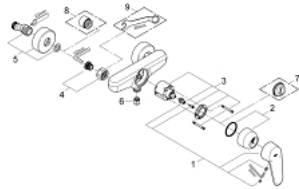

33 569 002 EURODISC COSMOPOLITAN SINGLE-LEVER SHOWER MIXER

PRODUCT DESCRIPTION

- wall mounted
- metal lever
- GROHE SilkMove 46 mm ceramic cartridge
- GROHE StarLight chrome finish
- adjustable flow rate limiter
- adjustable minimum flow rate
approx. 2.5 l/min
- shower outlet below 1/2"
- integrated non-return valve
- S-unions
- Protected against backflow
- optional temperature limiter ref. no. 46 308
- noise classification 1 in accordance with DIN4109

33 569 002 EURODISC COSMOPOLITAN SINGLE-LEVER SHOWER MIXER

UNITS PER PACKAGE

- 1: Lever (Order-nr. 46743000)
 - 2: Shield (Order-nr. 46427000)
 - 3: Cartridge (Order-nr. 46048000)
 - 4: Screw joint (Order-nr. 45044000)
 - 5: S-union (Order-nr. 12662000)
 - 6: Non-return valve (Order-nr. 08565000)
 - 7: Temperature limiter (Order-nr. 46308000)*
 - 8: Extension 3/4", 20 mm (Order-nr. 0713000M)*
 - 9: Special spanner (Order-nr. 19377000)*
- * Optional accessories