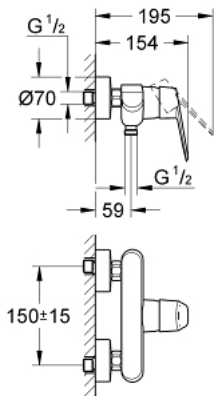

33 569 002 EURODISC COSMOPOLITAN SINGLE-LEVER SHOWER MIXER

PRODUCT DESCRIPTION

- wall mounted
- metal lever
- GROHE SilkMove 46 mm ceramic cartridge
- GROHE StarLight chrome finish
- adjustable flow rate limiter
- adjustable minimum flow rate
approx. 2.5 l/min
- shower outlet below 1/2"
- integrated non-return valve
- S-unions
- Protected against backflow
- optional temperature limiter ref. no. 46 308
- noise classification 1 in accordance with DIN4109

33 569 002 EURODISC COSMOPOLITAN SINGLE-LEVER SHOWER MIXER

UNITS PER PACKAGE

- 1: Lever (Order-nr. 46743000)
 - 2: Shield (Order-nr. 46427000)
 - 3: Cartridge (Order-nr. 46048000)
 - 4: Screw joint (Order-nr. 45044000)
 - 5: S-union (Order-nr. 12662000)
 - 6: Non-return valve (Order-nr. 08565000)
 - 7: Temperature limiter (Order-nr. 46308000)*
 - 8: Extension 3/4", 20 mm (Order-nr. 0713000M)*
 - 9: Special spanner (Order-nr. 19377000)*
- * Optional accessories