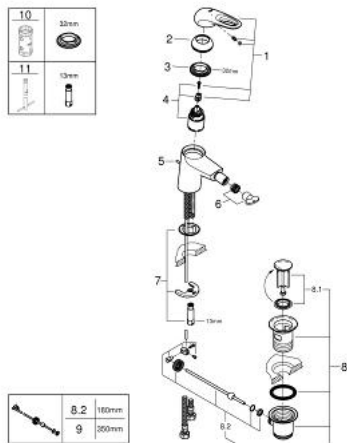

33 565 003 **EUROSTYLE BIDET MIXER 1/2"**  
**S-SIZE**

**PRODUCT DESCRIPTION**

- monobloc installation
- loop metal lever
- **GROHE SilkMove** 35 mm ceramic cartridge
- adjustable flow rate limiter
- with temperature limiter
- **GROHE StarLight** chrome finish
- **GROHE EcoJoy** mousseur 5.7 l/min
- **GROHE FastFixation** rapid installation system
- with ball joint
- pop-up waste set 1 1/4"
- flexible connection hoses

33 565 003 **EUROSTYLE BIDET MIXER 1/2"**  
**S-SIZE**

**SPARE PARTS**

- 1: Lever (Order-nr. 46938000)
  - 2: Shield for cross handle (Order-nr. 46492000)
  - 3: Screw coupling (Order-nr. 46460000)
  - 4: Cartridge (Order-nr. 46374000)
  - 5: Pop-up rod (Order-nr. 46739000)
  - 6: Flow restrictor (Order-nr. 13998000)
  - 7: Shank mounting kit (Order-nr. 46671000)
  - 8: Pop-up waste set 1 1/4" (Order-nr. 28910000)
  - 8.1: Chrome bath plug (Order-nr. 07182000)
  - 8.2: Eccentric rod (Order-nr. 07052000)
  - 9: Eccentric rod (Order-nr. 07341000)\*
  - 10: Socket Spanner (Order-nr. 19332000)\*
  - 11: Mounting wrench (Order-nr. 19017000)\*
- \* Optional accessories