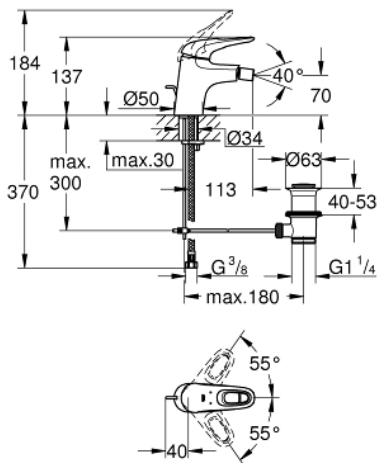

33 565 003 **EUROSTYLE BIDET MIXER 1/2"**  
**S-SIZE**

**PRODUCT DESCRIPTION**

- monobloc installation
- loop metal lever
- **GROHE SilkMove** 35 mm ceramic cartridge
- adjustable flow rate limiter
- with temperature limiter
- **GROHE StarLight** chrome finish
- **GROHE EcoJoy** mousseur 5.7 l/min
- **GROHE FastFixation** rapid installation system
- with ball joint
- pop-up waste set 1 1/4"
- flexible connection hoses

33 565 003 **EUROSTYLE BIDET MIXER 1/2"**  
**S-SIZE**

**SPARE PARTS**

- 1: Lever (Order-nr. 46938000)
  - 2: Shield for cross handle (Order-nr. 46492000)
  - 3: Screw coupling (Order-nr. 46460000)
  - 4: Cartridge (Order-nr. 46374000)
  - 5: Pop-up rod (Order-nr. 46739000)
  - 6: Flow restrictor (Order-nr. 13998000)
  - 7: Shank mounting kit (Order-nr. 46671000)
  - 8: Pop-up waste set 1 1/4" (Order-nr. 28910000)
  - 8.1: Chrome bath plug (Order-nr. 07182000)
  - 8.2: Eccentric rod (Order-nr. 07052000)
  - 9: Eccentric rod (Order-nr. 07341000)\*
  - 10: Socket Spanner (Order-nr. 19332000)\*
  - 11: Mounting wrench (Order-nr. 19017000)\*
- \* Optional accessories