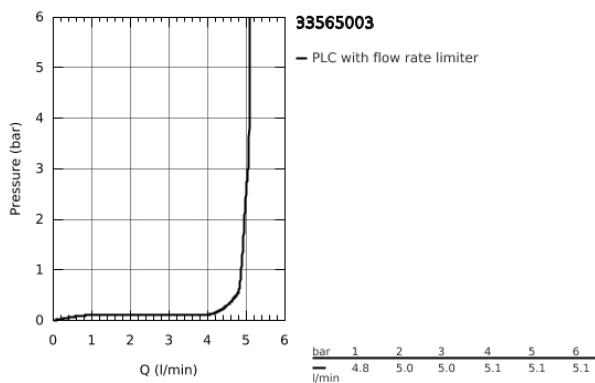

33 565 003 **EUROSTYLE BIDET MIXER 1/2"**  
**S-SIZE**

**PRODUCT DESCRIPTION**

- monobloc installation
- loop metal lever
- **GROHE SilkMove** 35 mm ceramic cartridge
- adjustable flow rate limiter
- with temperature limiter
- **GROHE StarLight** chrome finish
- **GROHE EcoJoy** mousseur 5.7 l/min
- **GROHE FastFixation** rapid installation system
- with ball joint
- pop-up waste set 1 1/4"
- flexible connection hoses

33 565 003 **EUROSTYLE BIDET MIXER 1/2"**  
**S-SIZE**

**SPARE PARTS**

- 1: Lever (Order-nr. 46938000)
  - 2: Shield for cross handle (Order-nr. 46492000)
  - 3: Screw coupling (Order-nr. 46460000)
  - 4: Cartridge (Order-nr. 46374000)
  - 5: Pop-up rod (Order-nr. 46739000)
  - 6: Flow restrictor (Order-nr. 13998000)
  - 7: Shank mounting kit (Order-nr. 46671000)
  - 8: Pop-up waste set 1 1/4" (Order-nr. 28910000)
  - 8.1: Chrome bath plug (Order-nr. 07182000)
  - 8.2: Eccentric rod (Order-nr. 07052000)
  - 9: Eccentric rod (Order-nr. 07341000)\*
  - 10: Socket Spanner (Order-nr. 19332000)\*
  - 11: Mounting wrench (Order-nr. 19017000)\*
- \* Optional accessories