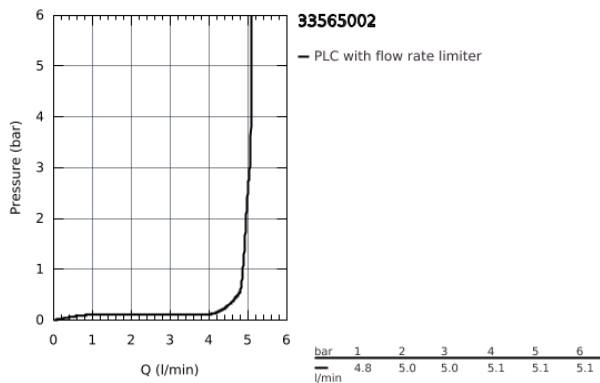

33 565 002 **EUROSTYLE COSMOPOLITAN BIDET MIXER 1/2"**
S-SIZE

PRODUCT DESCRIPTION

- monobloc installation
- metal lever
- **GROHE SilkMove** 35 mm ceramic cartridge
- adjustable flow rate limiter
- adjustable minimum flow rate 2.5 l/min
- **GROHE StarLight** chrome finish
- **GROHE FastFixation** installation system with centering support
- ball-joint mousseur
- pop-up waste set 1 1/4"
- flexible connection hoses
- optional temperature limiter (46 375 000)

33 565 002 **EUROSTYLE COSMOPOLITAN BIDET MIXER 1/2"**
S-SIZE

SPARE PARTS

- 1: Lever (Order-nr. 46748000)
 - 2: Shield for cross handle (Order-nr. 46492000)
 - 3: Screw coupling (Order-nr. 46460000)
 - 4: Cartridge (Order-nr. 46374000)
 - 5: Pop-up rod (Order-nr. 46739000)
 - 6: Flow restrictor (Order-nr. 13998000)
 - 7: Shank mounting kit (Order-nr. 46671000)
 - 8: Pop-up waste set 1 1/4" (Order-nr. 28910000)
 - 8.1: Chrome bath plug (Order-nr. 07182000)
 - 8.2: Eccentric rod (Order-nr. 07052000)
 - 9: Connection hose (Order-nr. 46255000)
 - 10: Temperature limiter (Order-nr. 46375000)*
 - 11: Socket Spanner (Order-nr. 19332000)*
 - 12: Mounting wrench (Order-nr. 19017000)*
 - 13: Eccentric rod (Order-nr. 07341000)*
- * Optional accessories