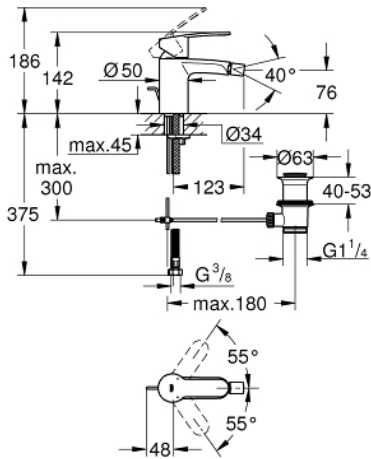

33 565 002 **EUROSTYLE COSMOPOLITAN BIDET MIXER 1/2"**
S-SIZE

PRODUCT DESCRIPTION

- monobloc installation
- metal lever
- **GROHE SilkMove** 35 mm ceramic cartridge
- adjustable flow rate limiter
- adjustable minimum flow rate 2.5 l/min
- **GROHE StarLight** chrome finish
- **GROHE FastFixation** installation system with centering support
- ball-joint mousseur
- pop-up waste set 1 1/4"
- flexible connection hoses
- optional temperature limiter (46 375 000)

33 565 002 **EUROSTYLE COSMOPOLITAN BIDET MIXER 1/2"**
S-SIZE

SPARE PARTS

- 1: Lever (Order-nr. 46748000)
 - 2: Shield for cross handle (Order-nr. 46492000)
 - 3: Screw coupling (Order-nr. 46460000)
 - 4: Cartridge (Order-nr. 46374000)
 - 5: Pop-up rod (Order-nr. 46739000)
 - 6: Flow restrictor (Order-nr. 13998000)
 - 7: Shank mounting kit (Order-nr. 46671000)
 - 8: Pop-up waste set 1 1/4" (Order-nr. 28910000)
 - 8.1: Chrome bath plug (Order-nr. 07182000)
 - 8.2: Eccentric rod (Order-nr. 07052000)
 - 9: Connection hose (Order-nr. 46255000)
 - 10: Temperature limiter (Order-nr. 46375000)*
 - 11: Socket Spanner (Order-nr. 19332000)*
 - 12: Mounting wrench (Order-nr. 19017000)*
 - 13: Eccentric rod (Order-nr. 07341000)*
- * Optional accessories