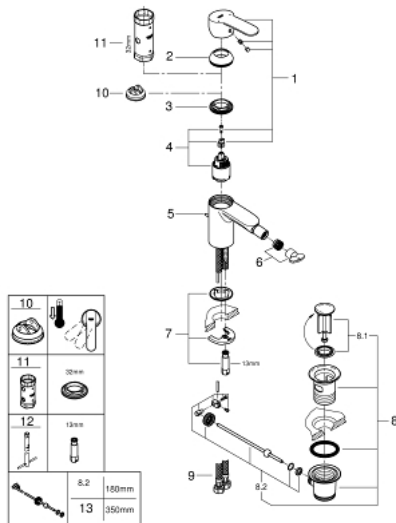

33 565 002 **EUROSTYLE COSMOPOLITAN BIDET MIXER 1/2"**
S-SIZE

PRODUCT DESCRIPTION

- monobloc installation
- metal lever
- **GROHE SilkMove** 35 mm ceramic cartridge
- adjustable flow rate limiter
- adjustable minimum flow rate 2.5 l/min
- **GROHE StarLight** chrome finish
- **GROHE FastFixation** installation system with centering support
- ball-joint mousseur
- pop-up waste set 1 1/4"
- flexible connection hoses
- optional temperature limiter (46 375 000)

33 565 002 **EUROSTYLE COSMOPOLITAN BIDET MIXER 1/2"**
S-SIZE

SPARE PARTS

- 1: Lever (Order-nr. 46748000)
 - 2: Shield for cross handle (Order-nr. 46492000)
 - 3: Screw coupling (Order-nr. 46460000)
 - 4: Cartridge (Order-nr. 46374000)
 - 5: Pop-up rod (Order-nr. 46739000)
 - 6: Flow restrictor (Order-nr. 13998000)
 - 7: Shank mounting kit (Order-nr. 46671000)
 - 8: Pop-up waste set 1 1/4" (Order-nr. 28910000)
 - 8.1: Chrome bath plug (Order-nr. 07182000)
 - 8.2: Eccentric rod (Order-nr. 07052000)
 - 9: Connection hose (Order-nr. 46255000)
 - 10: Temperature limiter (Order-nr. 46375000)*
 - 11: Socket Spanner (Order-nr. 19332000)*
 - 12: Mounting wrench (Order-nr. 19017000)*
 - 13: Eccentric rod (Order-nr. 07341000)*
- * Optional accessories