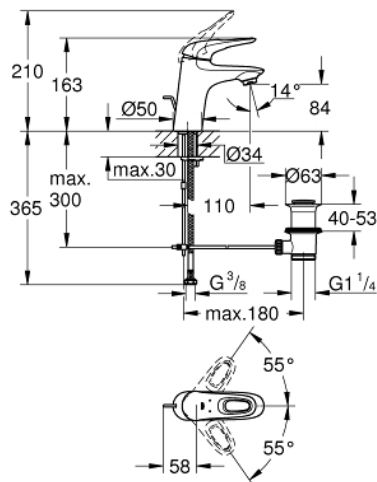

33 558 LS3 EUROSTYLE BASIN MIXER 1/2" S-SIZE

PRODUCT DESCRIPTION

- monobloc installation
- loop metal lever
- **GROHE SilkMove** 35 mm ceramic cartridge
- adjustable flow rate limiter
- with temperature limiter
- **GROHE StarLight** chrome finish
- **GROHE EcoJoy** mousseur 5.7 l/min
- **GROHE FastFixation** rapid installation system
- pop-up waste set 1 1/4"

- flexible connection hoses

33 558 LS3 EUROSTYLE BASIN MIXER 1/2" S-SIZE

SPARE PARTS

- 1: Lever (Order-nr. 46938LS0)
 - 2: Shield for cross handle (Order-nr. 46492000)
 - 3: Screw coupling (Order-nr. 46460000)
 - 4: Cartridge (Order-nr. 46374000)
 - 5: Pop-up rod (Order-nr. 46739000)
 - 6: Flow restrictor (Order-nr. 48159000)
 - 7: Shank mounting kit (Order-nr. 46671000)
 - 8: Pop-up waste set 1 1/4" (Order-nr. 28910000)
 - 8.1: Chrome bath plug (Order-nr. 07182000)
 - 8.2: Eccentric rod (Order-nr. 07052000)
 - 9: Eccentric rod (Order-nr. 07341000)*
 - 10: Socket Spanner (Order-nr. 19332000)*
 - 11: Mounting wrench (Order-nr. 19017000)*
- * Optional accessories