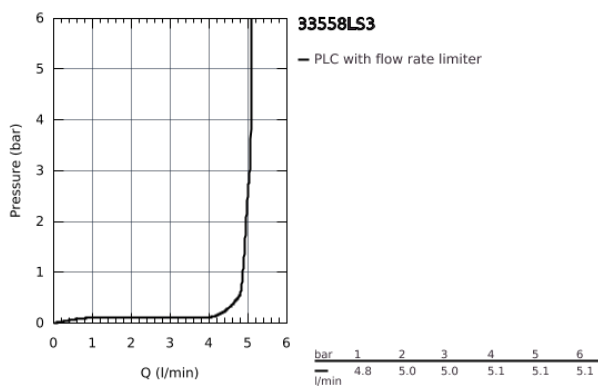

33 558 LS3 EUROSTYLE BASIN MIXER 1/2" S-SIZE

PRODUCT DESCRIPTION

- monobloc installation
- loop metal lever
- **GROHE SilkMove** 35 mm ceramic cartridge
- adjustable flow rate limiter
- with temperature limiter
- **GROHE StarLight** chrome finish
- **GROHE EcoJoy** mousseur 5.7 l/min
- **GROHE FastFixation** rapid installation system
- pop-up waste set 1 1/4"

- flexible connection hoses

33 558 LS3 EUROSTYLE BASIN MIXER 1/2" S-SIZE

SPARE PARTS

- 1: Lever (Order-nr. 46938LS0)
 - 2: Shield for cross handle (Order-nr. 46492000)
 - 3: Screw coupling (Order-nr. 46460000)
 - 4: Cartridge (Order-nr. 46374000)
 - 5: Pop-up rod (Order-nr. 46739000)
 - 6: Flow restrictor (Order-nr. 48159000)
 - 7: Shank mounting kit (Order-nr. 46671000)
 - 8: Pop-up waste set 1 1/4" (Order-nr. 28910000)
 - 8.1: Chrome bath plug (Order-nr. 07182000)
 - 8.2: Eccentric rod (Order-nr. 07052000)
 - 9: Eccentric rod (Order-nr. 07341000)*
 - 10: Socket Spanner (Order-nr. 19332000)*
 - 11: Mounting wrench (Order-nr. 19017000)*
- * Optional accessories