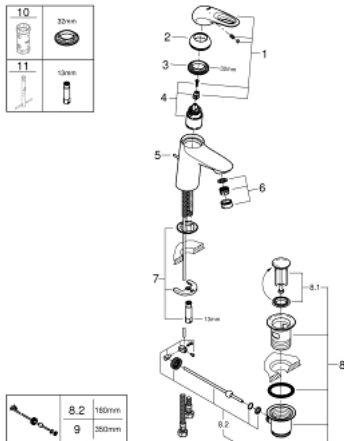

33 558 LS3 EUROSTYLE BASIN MIXER 1/2" S-SIZE

PRODUCT DESCRIPTION

- monobloc installation
- loop metal lever
- **GROHE SilkMove** 35 mm ceramic cartridge
- adjustable flow rate limiter
- with temperature limiter
- **GROHE StarLight** chrome finish
- **GROHE EcoJoy** mousseur 5.7 l/min
- **GROHE FastFixation** rapid installation system
- pop-up waste set 1 1/4"

- flexible connection hoses

33 558 LS3 EUROSTYLE BASIN MIXER 1/2" S-SIZE

SPARE PARTS

- 1: Lever (Order-nr. 46938LS0)
 - 2: Shield for cross handle (Order-nr. 46492000)
 - 3: Screw coupling (Order-nr. 46460000)
 - 4: Cartridge (Order-nr. 46374000)
 - 5: Pop-up rod (Order-nr. 46739000)
 - 6: Flow restrictor (Order-nr. 48159000)
 - 7: Shank mounting kit (Order-nr. 46671000)
 - 8: Pop-up waste set 1 1/4" (Order-nr. 28910000)
 - 8.1: Chrome bath plug (Order-nr. 07182000)
 - 8.2: Eccentric rod (Order-nr. 07052000)
 - 9: Eccentric rod (Order-nr. 07341000)*
 - 10: Socket Spanner (Order-nr. 19332000)*
 - 11: Mounting wrench (Order-nr. 19017000)*
- * Optional accessories