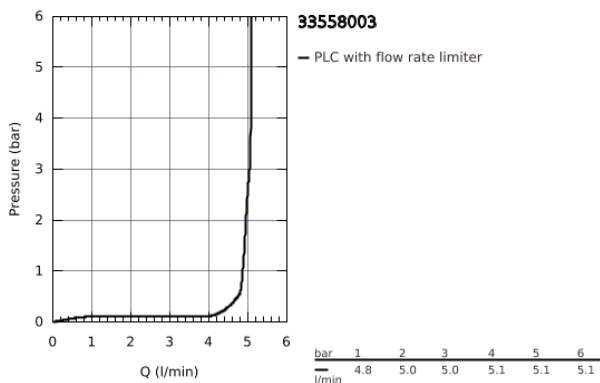

33 558 003 **EUROSTYLE BASIN MIXER 1/2"**
S-SIZE

PRODUCT DESCRIPTION

- monobloc installation
- loop metal lever
- **GROHE SilkMove** 35 mm ceramic cartridge
- adjustable flow rate limiter
- with temperature limiter
- **GROHE StarLight** chrome finish
- **GROHE EcoJoy** mousseur 5.7 l/min
- **GROHE FastFixation** rapid installation system
- pop-up waste set 1 1/4"

- flexible connection hoses

33 558 003 **EUROSTYLE BASIN MIXER 1/2"**
S-SIZE

33 558 003 **EUROSTYLE BASIN MIXER 1/2"**
S-SIZE

SPARE PARTS

- 1: Lever (Order-nr. 46938000)
 - 2: Shield for cross handle (Order-nr. 46492000)
 - 3: Screw coupling (Order-nr. 46460000)
 - 4: Cartridge (Order-nr. 46374000)
 - 5: Pop-up rod (Order-nr. 46739000)
 - 6: Flow restrictor (Order-nr. 48159000)
 - 7: Shank mounting kit (Order-nr. 46671000)
 - 8: Pop-up waste set 1 1/4" (Order-nr. 28910000)
 - 8.1: Chrome bath plug (Order-nr. 07182000)
 - 8.2: Eccentric rod (Order-nr. 07052000)
 - 9: Eccentric rod (Order-nr. 07341000)*
 - 10: Socket Spanner (Order-nr. 19332000)*
 - 11: Mounting wrench (Order-nr. 19017000)*
- * Optional accessories