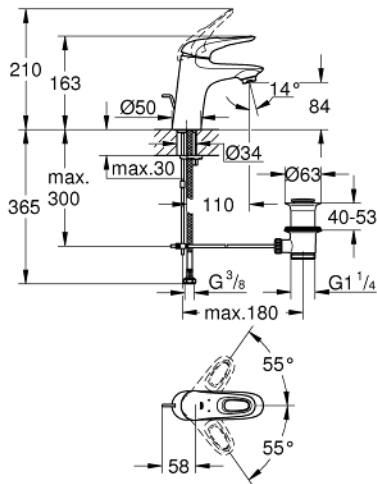

33 558 003 **EUROSTYLE BASIN MIXER 1/2"**
S-SIZE

PRODUCT DESCRIPTION

- monobloc installation
- loop metal lever
- **GROHE SilkMove** 35 mm ceramic cartridge
- adjustable flow rate limiter
- with temperature limiter
- **GROHE StarLight** chrome finish
- **GROHE EcoJoy** mousseur 5.7 l/min
- **GROHE FastFixation** rapid installation system
- pop-up waste set 1 1/4"

- flexible connection hoses

33 558 003 **EUROSTYLE BASIN MIXER 1/2"**
S-SIZE

33 558 003 **EUROSTYLE BASIN MIXER 1/2"**
S-SIZE

SPARE PARTS

- 1: Lever (Order-nr. 46938000)
 - 2: Shield for cross handle (Order-nr. 46492000)
 - 3: Screw coupling (Order-nr. 46460000)
 - 4: Cartridge (Order-nr. 46374000)
 - 5: Pop-up rod (Order-nr. 46739000)
 - 6: Flow restrictor (Order-nr. 48159000)
 - 7: Shank mounting kit (Order-nr. 46671000)
 - 8: Pop-up waste set 1 1/4" (Order-nr. 28910000)
 - 8.1: Chrome bath plug (Order-nr. 07182000)
 - 8.2: Eccentric rod (Order-nr. 07052000)
 - 9: Eccentric rod (Order-nr. 07341000)*
 - 10: Socket Spanner (Order-nr. 19332000)*
 - 11: Mounting wrench (Order-nr. 19017000)*
- * Optional accessories