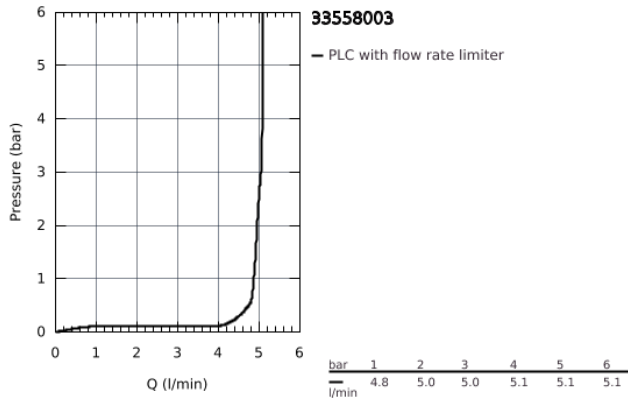

33 558 003 **EUROSTYLE BASIN MIXER 1/2"**
S-SIZE

PRODUCT DESCRIPTION

- monobloc installation
- loop metal lever
- **GROHE SilkMove** 35 mm ceramic cartridge
- adjustable flow rate limiter
- with temperature limiter
- **GROHE StarLight** chrome finish
- **GROHE EcoJoy** mousseur 5.7 l/min
- **GROHE FastFixation** rapid installation system
- pop-up waste set 1 1/4"

- flexible connection hoses

33 558 003 **EUROSTYLE BASIN MIXER 1/2"**
S-SIZE

33 558 003 **EUROSTYLE BASIN MIXER 1/2"**
S-SIZE

SPARE PARTS

- 1: Lever (Order-nr. 46938000)
 - 2: Shield for cross handle (Order-nr. 46492000)
 - 3: Screw coupling (Order-nr. 46460000)
 - 4: Cartridge (Order-nr. 46374000)
 - 5: Pop-up rod (Order-nr. 46739000)
 - 6: Flow restrictor (Order-nr. 48159000)
 - 7: Shank mounting kit (Order-nr. 46671000)
 - 8: Pop-up waste set 1 1/4" (Order-nr. 28910000)
 - 8.1: Chrome bath plug (Order-nr. 07182000)
 - 8.2: Eccentric rod (Order-nr. 07052000)
 - 9: Eccentric rod (Order-nr. 07341000)*
 - 10: Socket Spanner (Order-nr. 19332000)*
 - 11: Mounting wrench (Order-nr. 19017000)*
- * Optional accessories