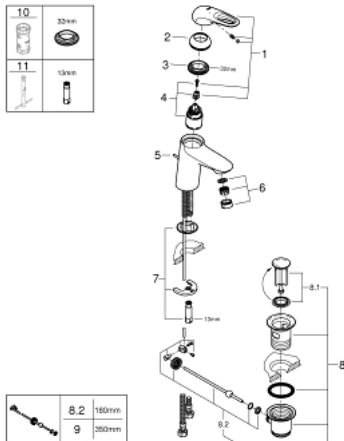

33 558 003 **EUROSTYLE BASIN MIXER 1/2"**
S-SIZE

PRODUCT DESCRIPTION

- monobloc installation
- loop metal lever
- **GROHE SilkMove** 35 mm ceramic cartridge
- adjustable flow rate limiter
- with temperature limiter
- **GROHE StarLight** chrome finish
- **GROHE EcoJoy** mousseur 5.7 l/min
- **GROHE FastFixation** rapid installation system
- pop-up waste set 1 1/4"

- flexible connection hoses

33 558 003 **EUROSTYLE BASIN MIXER 1/2"**
S-SIZE

33 558 003 **EUROSTYLE BASIN MIXER 1/2"**
S-SIZE

SPARE PARTS

- 1: Lever (Order-nr. 46938000)
 - 2: Shield for cross handle (Order-nr. 46492000)
 - 3: Screw coupling (Order-nr. 46460000)
 - 4: Cartridge (Order-nr. 46374000)
 - 5: Pop-up rod (Order-nr. 46739000)
 - 6: Flow restrictor (Order-nr. 48159000)
 - 7: Shank mounting kit (Order-nr. 46671000)
 - 8: Pop-up waste set 1 1/4" (Order-nr. 28910000)
 - 8.1: Chrome bath plug (Order-nr. 07182000)
 - 8.2: Eccentric rod (Order-nr. 07052000)
 - 9: Eccentric rod (Order-nr. 07341000)*
 - 10: Socket Spanner (Order-nr. 19332000)*
 - 11: Mounting wrench (Order-nr. 19017000)*
- * Optional accessories