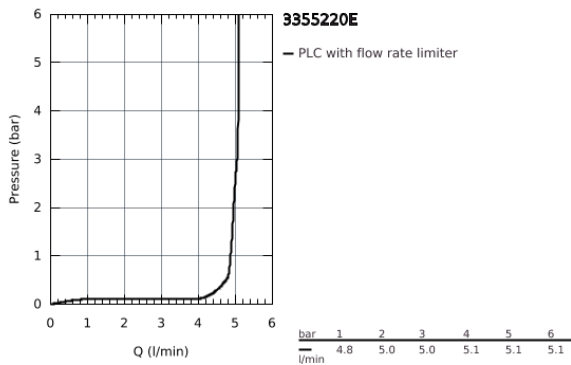

33 552 20E **EUROSTYLE COSMOPOLITAN BASIN MIXER 1/2"**
S-SIZE

PRODUCT DESCRIPTION

- monobloc installation
- metal lever
- **GROHE SilkMove** 35 mm ceramic cartridge
- adjustable flow rate limiter
- adjustable minimum flow rate 2.5 l/min
- temperature limiter
- **GROHE StarLight** chrome finish
- **GROHE EcoJoy** SpeedClean mousseur 5.7 l/min
- **GROHE FastFixation** installation system with centering support
- pop-up waste set 1 1/4"
- flexible connection hoses
- noise classification 1 in accordance with DIN4109

33 552 20E EUROSTYLE COSMOPOLITAN BASIN MIXER 1/2"
S-SIZE

33 552 20E EUROSTYLE COSMOPOLITAN BASIN MIXER 1/2" S-SIZE

SPARE PARTS

- 1: Lever (Order-nr. 46748000)
 - 2: Shield for cross handle (Order-nr. 46492000)
 - 3: Screw coupling (Order-nr. 46460000)
 - 4: Cartridge (Order-nr. 46374000)
 - 5: Pop-up rod (Order-nr. 46739000)
 - 6: Flow restrictor (Order-nr. 48159000)
 - 7: Shank mounting kit (Order-nr. 46671000)
 - 8: Pop-up waste set 1 1/4" (Order-nr. 28910000)
 - 8.1: Chrome bath plug (Order-nr. 07182000)
 - 8.2: Eccentric rod (Order-nr. 07052000)
 - 9: Socket Spanner (Order-nr. 19332000)*
 - 10: Mounting wrench (Order-nr. 19017000)*
 - 11: Eccentric rod (Order-nr. 07341000)*
- * Optional accessories