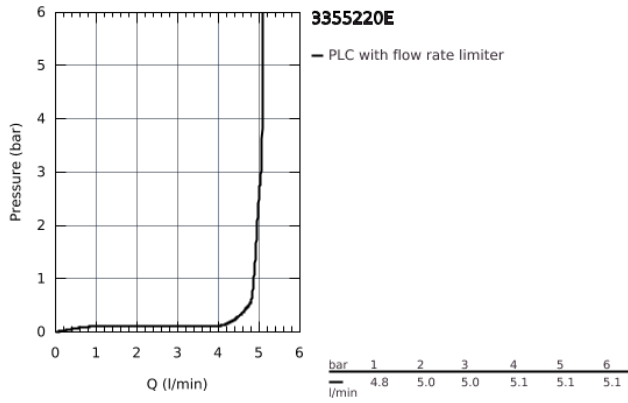

33 552 20E **EUROSTYLE COSMOPOLITAN BASIN MIXER 1/2"**
S-SIZE

PRODUCT DESCRIPTION

- monobloc installation
- metal lever
- **GROHE SilkMove** 35 mm ceramic cartridge
- adjustable flow rate limiter
- adjustable minimum flow rate 2.5 l/min
- temperature limiter
- **GROHE StarLight** chrome finish
- **GROHE EcoJoy** SpeedClean mousseur 5.7 l/min
- **GROHE FastFixation** installation system with centering support
- pop-up waste set 1 1/4"
- flexible connection hoses
- noise classification 1 in accordance with DIN4109

33 552 20E EUROSTYLE COSMOPOLITAN BASIN MIXER 1/2"
S-SIZE

33 552 20E EUROSTYLE COSMOPOLITAN BASIN MIXER 1/2" S-SIZE

SPARE PARTS

- 1: Lever (Order-nr. 46748000)
 - 2: Shield for cross handle (Order-nr. 46492000)
 - 3: Screw coupling (Order-nr. 46460000)
 - 4: Cartridge (Order-nr. 46374000)
 - 5: Pop-up rod (Order-nr. 46739000)
 - 6: Flow restrictor (Order-nr. 48159000)
 - 7: Shank mounting kit (Order-nr. 46671000)
 - 8: Pop-up waste set 1 1/4" (Order-nr. 28910000)
 - 8.1: Chrome bath plug (Order-nr. 07182000)
 - 8.2: Eccentric rod (Order-nr. 07052000)
 - 9: Socket Spanner (Order-nr. 19332000)*
 - 10: Mounting wrench (Order-nr. 19017000)*
 - 11: Eccentric rod (Order-nr. 07341000)*
- * Optional accessories