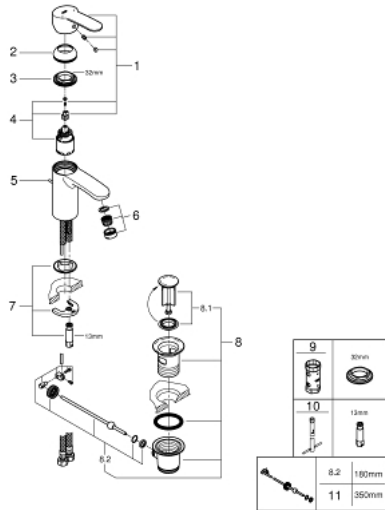

33 552 20E **EUROSTYLE COSMOPOLITAN BASIN MIXER 1/2"**
S-SIZE

PRODUCT DESCRIPTION

- monobloc installation
- metal lever
- **GROHE SilkMove** 35 mm ceramic cartridge
- adjustable flow rate limiter
- adjustable minimum flow rate 2.5 l/min
- temperature limiter
- **GROHE StarLight** chrome finish
- **GROHE EcoJoy** SpeedClean mousseur 5.7 l/min
- **GROHE FastFixation** installation system with centering support
- pop-up waste set 1 1/4"
- flexible connection hoses
- noise classification 1 in accordance with DIN4109

33 552 20E EUROSTYLE COSMOPOLITAN BASIN MIXER 1/2"
S-SIZE

33 552 20E EUROSTYLE COSMOPOLITAN BASIN MIXER 1/2" S-SIZE

SPARE PARTS

- 1: Lever (Order-nr. 46748000)
 - 2: Shield for cross handle (Order-nr. 46492000)
 - 3: Screw coupling (Order-nr. 46460000)
 - 4: Cartridge (Order-nr. 46374000)
 - 5: Pop-up rod (Order-nr. 46739000)
 - 6: Flow restrictor (Order-nr. 48159000)
 - 7: Shank mounting kit (Order-nr. 46671000)
 - 8: Pop-up waste set 1 1/4" (Order-nr. 28910000)
 - 8.1: Chrome bath plug (Order-nr. 07182000)
 - 8.2: Eccentric rod (Order-nr. 07052000)
 - 9: Socket Spanner (Order-nr. 19332000)*
 - 10: Mounting wrench (Order-nr. 19017000)*
 - 11: Eccentric rod (Order-nr. 07341000)*
- * Optional accessories