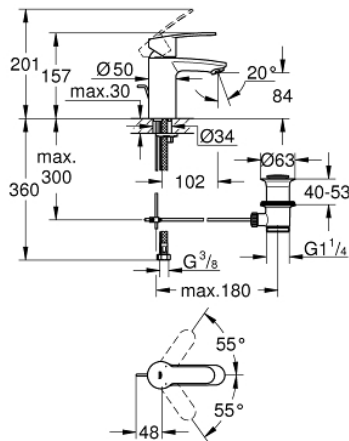

33 552 20E **EUROSTYLE COSMOPOLITAN BASIN MIXER 1/2"**
S-SIZE

PRODUCT DESCRIPTION

- monobloc installation
- metal lever
- **GROHE SilkMove** 35 mm ceramic cartridge
- adjustable flow rate limiter
- adjustable minimum flow rate 2.5 l/min
- temperature limiter
- **GROHE StarLight** chrome finish
- **GROHE EcoJoy** SpeedClean mousseur 5.7 l/min
- **GROHE FastFixation** installation system with centering support
- pop-up waste set 1 1/4"
- flexible connection hoses
- noise classification 1 in accordance with DIN4109

33 552 20E EUROSTYLE COSMOPOLITAN BASIN MIXER 1/2"
S-SIZE

33 552 20E EUROSTYLE COSMOPOLITAN BASIN MIXER 1/2" S-SIZE

SPARE PARTS

- 1: Lever (Order-nr. 46748000)
 - 2: Shield for cross handle (Order-nr. 46492000)
 - 3: Screw coupling (Order-nr. 46460000)
 - 4: Cartridge (Order-nr. 46374000)
 - 5: Pop-up rod (Order-nr. 46739000)
 - 6: Flow restrictor (Order-nr. 48159000)
 - 7: Shank mounting kit (Order-nr. 46671000)
 - 8: Pop-up waste set 1 1/4" (Order-nr. 28910000)
 - 8.1: Chrome bath plug (Order-nr. 07182000)
 - 8.2: Eccentric rod (Order-nr. 07052000)
 - 9: Socket Spanner (Order-nr. 19332000)*
 - 10: Mounting wrench (Order-nr. 19017000)*
 - 11: Eccentric rod (Order-nr. 07341000)*
- * Optional accessories