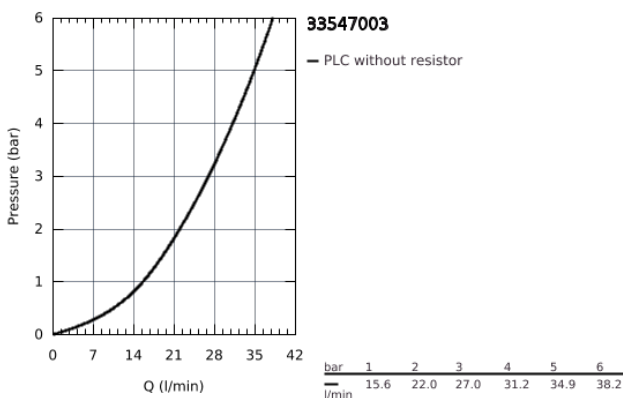

33 547 003 SINGLE-LEVER BATH/SHOWER MIXER 1/2"

PRODUCT DESCRIPTION

- wall mounted
- metal lever
- **GROHE SilkMove** 35 mm ceramic cartridge
- with temperature limiter
- **GROHE StarLight** chrome finish
- automatic diverter: bath/shower
- laminar mousseur
- shower outlet 1/2"
- integrated non-return valve
- covered S-unions
- protected against backflow
- with shower set
- Consisting of:
 - hand shower Euphoria Cube Stick (27 698 000)
 - wall shower holder (27 693 000)
 - Silverflex shower hose 1.500 mm (28 364)
 - min. recommended pressure 0.2 bar

33 547 003 SINGLE-LEVER BATH/SHOWER MIXER 1/2"

SPARE PARTS

- 1: Lever (Order-nr. 48450000)
- 2: Cartridge (Order-nr. 46374000)
- 3: Diverter (Order-nr. 48451000)
- 4: Flow restrictor (Order-nr. 48009000)
- 5: Non-return valve (Order-nr. 08565000)
- 6: Screw joint (Order-nr. 45044000)
- 7: S-union (Order-nr. 48453000)
- 8: Strainer (Order-nr. 0700200M)
- 9: Extension 30 (Order-nr. 46238000)*
- 10: Socket Spanner (Order-nr. 19332000)*
- 11: Special Spanner (Order-nr. 19377000)*