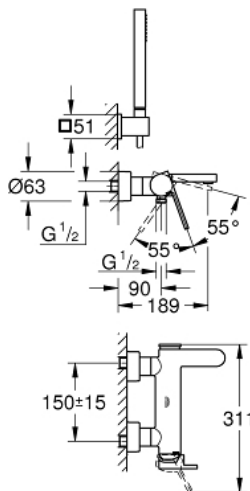

33 547 003 SINGLE-LEVER BATH/SHOWER MIXER 1/2"

PRODUCT DESCRIPTION

- wall mounted
- metal lever
- **GROHE SilkMove** 35 mm ceramic cartridge
- with temperature limiter
- **GROHE StarLight** chrome finish
- automatic diverter: bath/shower
- laminar mousseur
- shower outlet 1/2"
- integrated non-return valve
- covered S-unions
- protected against backflow
- with shower set
- Consisting of:
 - hand shower Euphoria Cube Stick (27 698 000)
 - wall shower holder (27 693 000)
 - Silverflex shower hose 1.500 mm (28 364)
 - min. recommended pressure 0.2 bar

33 547 003 SINGLE-LEVER BATH/SHOWER MIXER 1/2"

SPARE PARTS

- 1: Lever (Order-nr. 48450000)
- 2: Cartridge (Order-nr. 46374000)
- 3: Diverter (Order-nr. 48451000)
- 4: Flow restrictor (Order-nr. 48009000)
- 5: Non-return valve (Order-nr. 08565000)
- 6: Screw joint (Order-nr. 45044000)
- 7: S-union (Order-nr. 48453000)
- 8: Strainer (Order-nr. 0700200M)
- 9: Extension 30 (Order-nr. 46238000)*
- 10: Socket Spanner (Order-nr. 19332000)*
- 11: Special Spanner (Order-nr. 19377000)*