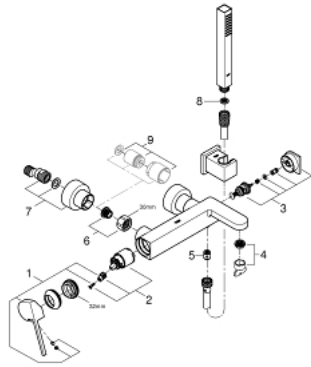

33 547 003 SINGLE-LEVER BATH/SHOWER MIXER 1/2"

PRODUCT DESCRIPTION

- wall mounted
- metal lever
- **GROHE SilkMove** 35 mm ceramic cartridge
- with temperature limiter
- **GROHE StarLight** chrome finish
- automatic diverter: bath/shower
- laminar mousseur
- shower outlet 1/2"
- integrated non-return valve
- covered S-unions
- protected against backflow
- with shower set
- Consisting of:
 - hand shower Euphoria Cube Stick (27 698 000)
 - wall shower holder (27 693 000)
 - Silverflex shower hose 1.500 mm (28 364)
 - min. recommended pressure 0.2 bar

33 547 003 SINGLE-LEVER BATH/SHOWER MIXER 1/2"

SPARE PARTS

- 1: Lever (Order-nr. 48450000)
- 2: Cartridge (Order-nr. 46374000)
- 3: Diverter (Order-nr. 48451000)
- 4: Flow restrictor (Order-nr. 48009000)
- 5: Non-return valve (Order-nr. 08565000)
- 6: Screw joint (Order-nr. 45044000)
- 7: S-union (Order-nr. 48453000)
- 8: Strainer (Order-nr. 0700200M)
- 9: Extension 30 (Order-nr. 46238000)*
- 10: Socket Spanner (Order-nr. 19332000)*
- 11: Special Spanner (Order-nr. 19377000)*