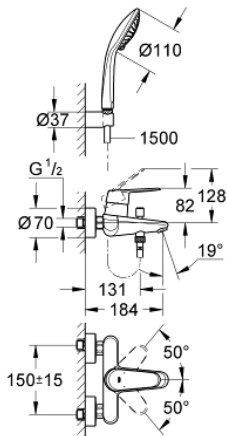

33 395 002 EURODISC COSMOPOLITAN SINGLE-LEVER BATH/SHOWER MIXER 1/2"

PRODUCT DESCRIPTION

- wall mounted
- metal lever
- **GROHE SilkMove** 46 mm ceramic cartridge
- **GROHE StarLight** chrome finish
- adjustable flow rate limiter
- adjustable minimum flow rate 2.5 l/min
- automatic diverter: bath/shower
- mousseur
- integrated non-return valve in the shower outlet 1/2"
- S-unions
- protected against backflow
- optional temperature limiter (46 308 000)
- noise classification 1 in accordance with DIN4109
- with shower set
- Consisting of:
 - hand shower euphoria 110 Champagne (27 222)
 - wall shower holder (27 056)
 - Relaxaflex hose 1500 mm 1/2" x 1/2" (28 151)

33 395 002 **EURODISC COSMOPOLITAN SINGLE-LEVER BATH/SHOWER MIXER 1/2"**

33 395 002 EURODISC COSMOPOLITAN SINGLE-LEVER BATH/SHOWER MIXER 1/2"

SPARE PARTS

- 1: Lever (Order-nr. 46743000)
- 2: Shield for cross handle (Order-nr. 46427000)
- 3: Cartridge (Order-nr. 46048000)
- 4: Screw joint (Order-nr. 45044000)
- 5: S-union (Order-nr. 12662000)
- 6: Diverter knob (Order-nr. 64309000)
- 7: Diverter (Order-nr. 65655000)
- 8: Non-return valve (Order-nr. 08565000)
- 9: Flow restrictor (Order-nr. 13952000)
- 10: Strainer (Order-nr. 0700200M)
- 11: Temperature limiter (Order-nr. 46308000)*
- 12: Extension 3/4\", 20 mm (Order-nr. 0713000M)*
- 13: Special Spanner (Order-nr. 19377000)*