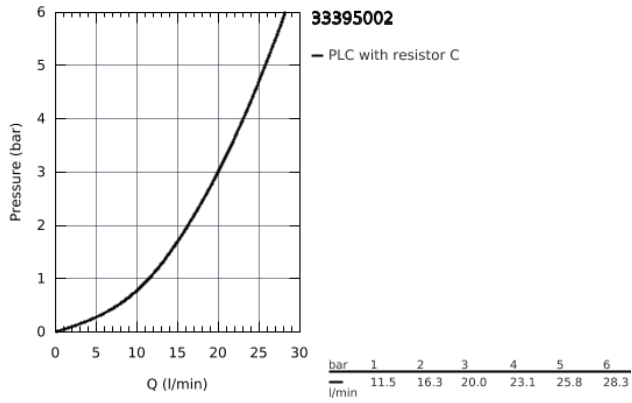

33 395 002 EURODISC COSMOPOLITAN SINGLE-LEVER BATH/SHOWER MIXER 1/2"

PRODUCT DESCRIPTION

- wall mounted
- metal lever
- **GROHE SilkMove** 46 mm ceramic cartridge
- **GROHE StarLight** chrome finish
- adjustable flow rate limiter
- adjustable minimum flow rate 2.5 l/min
- automatic diverter: bath/shower
- mousseur
- integrated non-return valve in the shower outlet 1/2"
- S-unions
- protected against backflow
- optional temperature limiter (46 308 000)
- noise classification 1 in accordance with DIN4109
- with shower set
- Consisting of:
 - hand shower euphoria 110 Champagne (27 222)
 - wall shower holder (27 056)
 - Relaxaflex hose 1500 mm 1/2" x 1/2" (28 151)

33 395 002 **EURODISC COSMOPOLITAN SINGLE-LEVER BATH/SHOWER MIXER 1/2"**

33 395 002 EURODISC COSMOPOLITAN SINGLE-LEVER BATH/SHOWER MIXER 1/2"

SPARE PARTS

- 1: Lever (Order-nr. 46743000)
- 2: Shield for cross handle (Order-nr. 46427000)
- 3: Cartridge (Order-nr. 46048000)
- 4: Screw joint (Order-nr. 45044000)
- 5: S-union (Order-nr. 12662000)
- 6: Diverter knob (Order-nr. 64309000)
- 7: Diverter (Order-nr. 65655000)
- 8: Non-return valve (Order-nr. 08565000)
- 9: Flow restrictor (Order-nr. 13952000)
- 10: Strainer (Order-nr. 0700200M)
- 11: Temperature limiter (Order-nr. 46308000)*
- 12: Extension 3/4\", 20 mm (Order-nr. 0713000M)*
- 13: Special Spanner (Order-nr. 19377000)*