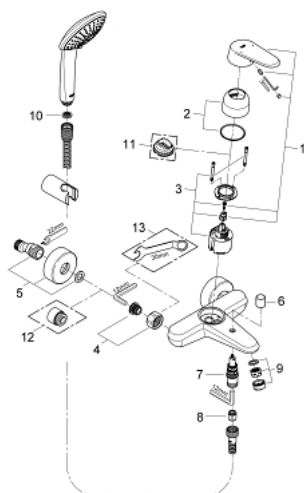

33 395 002 EURODISC COSMOPOLITAN SINGLE-LEVER BATH/SHOWER MIXER 1/2"

PRODUCT DESCRIPTION

- wall mounted
- metal lever
- **GROHE SilkMove** 46 mm ceramic cartridge
- **GROHE StarLight** chrome finish
- adjustable flow rate limiter
- adjustable minimum flow rate 2.5 l/min
- automatic diverter: bath/shower
- mousseur
- integrated non-return valve in the shower outlet 1/2"
- S-unions
- protected against backflow
- optional temperature limiter (46 308 000)
- noise classification 1 in accordance with DIN4109
- with shower set
- Consisting of:
 - hand shower euphoria 110 Champagne (27 222)
 - wall shower holder (27 056)
 - Relaxaflex hose 1500 mm 1/2" x 1/2" (28 151)

33 395 002 **EURODISC COSMOPOLITAN SINGLE-LEVER BATH/SHOWER MIXER 1/2"**

33 395 002 EURODISC COSMOPOLITAN SINGLE-LEVER BATH/SHOWER MIXER 1/2"

SPARE PARTS

- 1: Lever (Order-nr. 46743000)
- 2: Shield for cross handle (Order-nr. 46427000)
- 3: Cartridge (Order-nr. 46048000)
- 4: Screw joint (Order-nr. 45044000)
- 5: S-union (Order-nr. 12662000)
- 6: Diverter knob (Order-nr. 64309000)
- 7: Diverter (Order-nr. 65655000)
- 8: Non-return valve (Order-nr. 08565000)
- 9: Flow restrictor (Order-nr. 13952000)
- 10: Strainer (Order-nr. 0700200M)
- 11: Temperature limiter (Order-nr. 46308000)*
- 12: Extension 3/4\", 20 mm (Order-nr. 0713000M)*
- 13: Special Spanner (Order-nr. 19377000)*