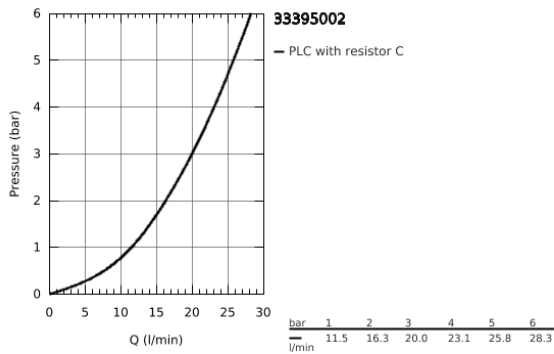

33 395 002 EURODISC COSMOPOLITAN SINGLE-LEVER BATH/SHOWER MIXER 1/2"

PRODUCT DESCRIPTION

- wall mounted
- metal lever
- **GROHE SilkMove** 46 mm ceramic cartridge
- **GROHE StarLight** chrome finish
- adjustable flow rate limiter
- adjustable minimum flow rate 2.5 l/min
- automatic diverter: bath/shower
- mousseur
- integrated non-return valve in the shower outlet 1/2"
- S-unions
- protected against backflow
- optional temperature limiter (46 308 000)
- noise classification 1 in accordance with DIN4109
- with shower set
- Consisting of:
 - hand shower euphoria 110 Champagne (27 222)
 - wall shower holder (27 056)
 - Relaxaflex hose 1500 mm 1/2" x 1/2" (28 151)

33 395 002 **EURODISC COSMOPOLITAN SINGLE-LEVER BATH/SHOWER MIXER 1/2"**

33 395 002 EURODISC COSMOPOLITAN SINGLE-LEVER BATH/SHOWER MIXER 1/2"

SPARE PARTS

- 1: Lever (Order-nr. 46743000)
- 2: Shield for cross handle (Order-nr. 46427000)
- 3: Cartridge (Order-nr. 46048000)
- 4: Screw joint (Order-nr. 45044000)
- 5: S-union (Order-nr. 12662000)
- 6: Diverter knob (Order-nr. 64309000)
- 7: Diverter (Order-nr. 65655000)
- 8: Non-return valve (Order-nr. 08565000)
- 9: Flow restrictor (Order-nr. 13952000)
- 10: Strainer (Order-nr. 0700200M)
- 11: Temperature limiter (Order-nr. 46308000)*
- 12: Extension 3/4\", 20 mm (Order-nr. 0713000M)*
- 13: Special Spanner (Order-nr. 19377000)*