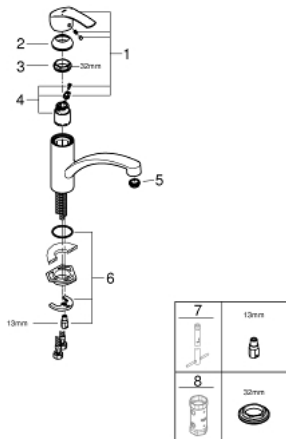

33 281 002 EUROSMART SINGLE-LEVER SINK MIXER 1/2"

PRODUCT DESCRIPTION

- low spout
- monobloc installation
- **GROHE StarLight** finish
- **GROHE SilkMove** 35 mm ceramic cartridge
- integrated temperature limiter
- adjustable flow rate limiter
- swivel cast spout
- swivel area 140°
- **GROHE Zero** isolated inner water ways - lead and nickel free within the tap
- mousseur with coin slot for tool free replacement
- flexible connection hoses
- rapid installation system

33 281 002 **EUROSMART SINGLE-LEVER SINK MIXER 1/2"**

33 281 002 EUROSMART SINGLE-LEVER SINK MIXER 1/2"

SPARE PARTS, October 2017 – now

- 1: Lever (Order-nr. 46897000)
- 2: Shield for cross handle (Order-nr. 46492000)
- 3: Screw ring (Order-nr. 46815000)
- 4: Cartridge (Order-nr. 46374000)
- 5: Flow straightener (Order-nr. 48264000)
- 6: Shank mounting kit (Order-nr. 46249000)
- 7: Mounting wrench (Order-nr. 19017000)*
- 8: Socket Spanner (Order-nr. 19332000)*