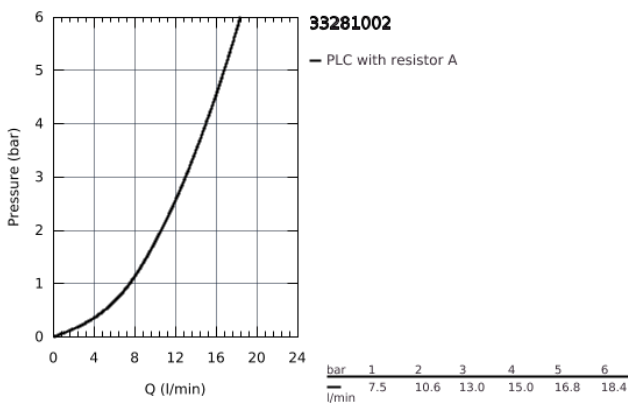

33 281 002 EUROSMART SINGLE-LEVER SINK MIXER 1/2"

PRODUCT DESCRIPTION

- low spout
- monobloc installation
- **GROHE StarLight** finish
- **GROHE SilkMove** 35 mm ceramic cartridge
- integrated temperature limiter
- adjustable flow rate limiter
- swivel cast spout
- swivel area 140°
- **GROHE Zero** isolated inner water ways - lead and nickel free within the tap
- mousseur with coin slot for tool free replacement
- flexible connection hoses
- rapid installation system

33 281 002 **EUROSMART SINGLE-LEVER SINK MIXER 1/2"**

33 281 002 EUROSMART SINGLE-LEVER SINK MIXER 1/2"

SPARE PARTS, October 2017 – now

- 1: Lever (Order-nr. 46897000)
- 2: Shield for cross handle (Order-nr. 46492000)
- 3: Screw ring (Order-nr. 46815000)
- 4: Cartridge (Order-nr. 46374000)
- 5: Flow straightener (Order-nr. 48264000)
- 6: Shank mounting kit (Order-nr. 46249000)
- 7: Mounting wrench (Order-nr. 19017000)*
- 8: Socket Spanner (Order-nr. 19332000)*