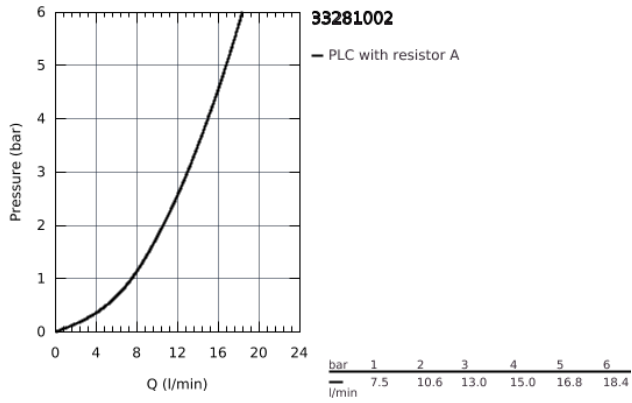

33 281 002 EUROSMART SINGLE-LEVER SINK MIXER 1/2"

PRODUCT DESCRIPTION

- low spout
- monobloc installation
- **GROHE StarLight** finish
- **GROHE SilkMove** 35 mm ceramic cartridge
- integrated temperature limiter
- adjustable flow rate limiter
- swivel cast spout
- swivel area 140°
- **GROHE Zero** isolated inner water ways - lead and nickel free within the tap
- mousseur with coin slot for tool free replacement
- flexible connection hoses
- rapid installation system

33 281 002 **EUROSMART SINGLE-LEVER SINK MIXER 1/2"**

33 281 002 EUROSMART SINGLE-LEVER SINK MIXER 1/2"

SPARE PARTS, October 2017 – now

- 1: Lever (Order-nr. 46897000)
- 2: Shield for cross handle (Order-nr. 46492000)
- 3: Screw ring (Order-nr. 46815000)
- 4: Cartridge (Order-nr. 46374000)
- 5: Flow straightener (Order-nr. 48264000)
- 6: Shank mounting kit (Order-nr. 46249000)
- 7: Mounting wrench (Order-nr. 19017000)*
- 8: Socket Spanner (Order-nr. 19332000)*