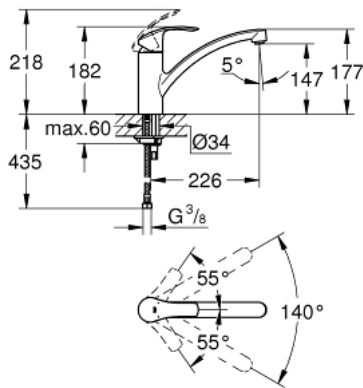

33 281 002 EUROSMART SINGLE-LEVER SINK MIXER 1/2"

PRODUCT DESCRIPTION

- low spout
- monobloc installation
- **GROHE StarLight** finish
- **GROHE SilkMove** 35 mm ceramic cartridge
- integrated temperature limiter
- adjustable flow rate limiter
- swivel cast spout
- swivel area 140°
- **GROHE Zero** isolated inner water ways - lead and nickel free within the tap
- mousseur with coin slot for tool free replacement
- flexible connection hoses
- rapid installation system

33 281 002 **EUROSMART SINGLE-LEVER SINK MIXER 1/2"**

33 281 002 EUROSMART SINGLE-LEVER SINK MIXER 1/2"

SPARE PARTS, October 2017 – now

- 1: Lever (Order-nr. 46897000)
- 2: Shield for cross handle (Order-nr. 46492000)
- 3: Screw ring (Order-nr. 46815000)
- 4: Cartridge (Order-nr. 46374000)
- 5: Flow straightener (Order-nr. 48264000)
- 6: Shank mounting kit (Order-nr. 46249000)
- 7: Mounting wrench (Order-nr. 19017000)*
- 8: Socket Spanner (Order-nr. 19332000)*