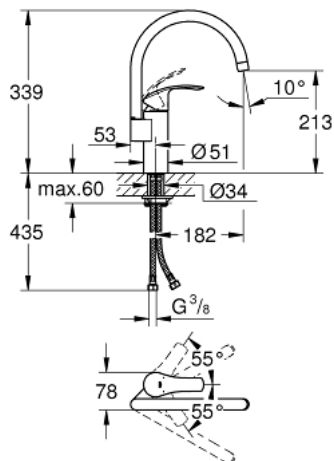

## 33 202 002 EUROSMART SINGLE-LEVER SINK MIXER 1/2"

### PRODUCT DESCRIPTION

- high spout
- single hole installation
- **GROHE StarLight** finish
- **GROHE SilkMove** 35 mm ceramic cartridge
- integrated temperature limiter
- mousseur
- adjustable flow rate limiter
- swivelling tubular spout
- adjustable swivel area 0° / 150° / 360°
- flexible connection hoses
- rapid-installation-system
- minimum pressure 1,0 bar

### UNITS PER PACKAGE

- 1: Lever (Order-nr. 46897000)
  - 2: Shield (Order-nr. 46492000)
  - 3: Screw ring (Order-nr. 46815000)
  - 4: Cartridge (Order-nr. 46374000)
  - 5: Spout (Order-nr. 13372000)
  - 5.1: O-ring dia. 13.5x2.75 mm (Order-nr. 0128500M)
  - 5.2: Safety ring (Order-nr. 4826600M)
  - 5.3: Mousseur (Order-nr. 06574000)
  - 6: Shank mounting kit (Order-nr. 46249000)
  - 7: Support plate (Order-nr. 05334000)
  - 8: Socket spanner (Order-nr. 19332000)\*
  - 9: Mounting wrench (Order-nr. 19017000)\*
- \* Optional accessories