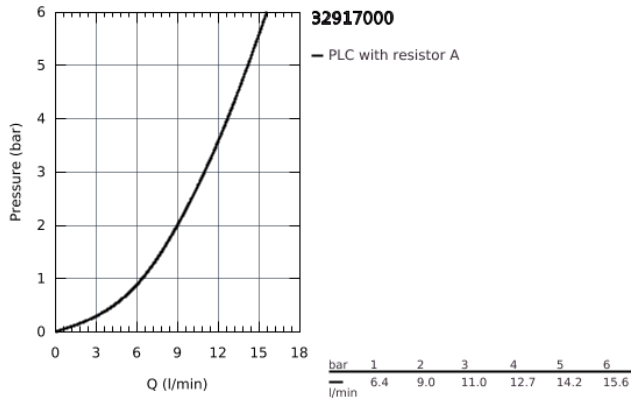

32 917 000 MINTA SINGLE-LEVER SINK MIXER 1/2"

PRODUCT DESCRIPTION

- C-spout
- monobloc installation
- **GROHE StarLight** finish
- **GROHE SilkMove** 46 mm ceramic cartridge
- adjustable flow rate limiter
- swivel tubular spout
- selectable swivel area : 0° / 150° / 360°
- flexible connection hoses
- with compression nut
- rapid installation system
- optional temperature limiter (46 308 000)

32 917 000 **MINTA SINGLE-LEVER SINK MIXER 1/2"**

32 917 000 MINTA SINGLE-LEVER SINK MIXER 1/2"

SPARE PARTS, March 2007 – now

- 1: Lever (Order-nr. 46015000)
 - 2: Shield for cross handle (Order-nr. 46025000)
 - 3: Cartridge (Order-nr. 46048000)
 - 4: C-spout (Order-nr. 13043000)
 - 4.1: O-Ring $\varnothing 13,5 \times \varnothing 2,75$ (Order-nr. 0128500M)
 - 4.2: Safety ring (Order-nr. 0485300M)
 - 4.3: Flow restrictor (Order-nr. 13928000)
 - 5: Shank mounting kit (Order-nr. 46249000)
 - 6: Mounting wrench (Order-nr. 19017000)*
- * Optional accessories