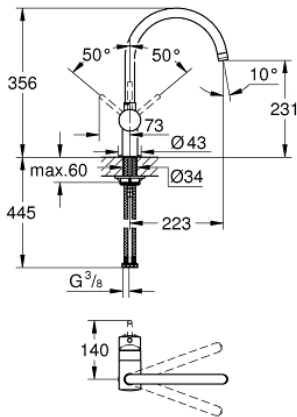

32 917 000 MINTA SINGLE-LEVER SINK MIXER 1/2"

PRODUCT DESCRIPTION

- C-spout
- monobloc installation
- **GROHE StarLight** finish
- **GROHE SilkMove** 46 mm ceramic cartridge
- adjustable flow rate limiter
- swivel tubular spout
- selectable swivel area : 0° / 150° / 360°
- flexible connection hoses
- with compression nut
- rapid installation system
- optional temperature limiter (46 308 000)

32 917 000 **MINTA SINGLE-LEVER SINK MIXER 1/2"**

32 917 000 MINTA SINGLE-LEVER SINK MIXER 1/2"

SPARE PARTS, March 2007 – now

- 1: Lever (Order-nr. 46015000)
 - 2: Shield for cross handle (Order-nr. 46025000)
 - 3: Cartridge (Order-nr. 46048000)
 - 4: C-spout (Order-nr. 13043000)
 - 4.1: O-Ring $\varnothing 13,5 \times \varnothing 2,75$ (Order-nr. 0128500M)
 - 4.2: Safety ring (Order-nr. 0485300M)
 - 4.3: Flow restrictor (Order-nr. 13928000)
 - 5: Shank mounting kit (Order-nr. 46249000)
 - 6: Mounting wrench (Order-nr. 19017000)*
- * Optional accessories