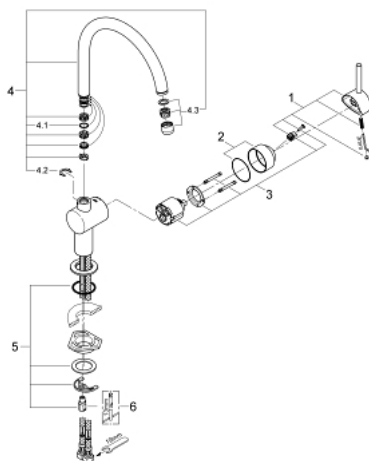

32 917 000 MINTA SINGLE-LEVER SINK MIXER 1/2"

PRODUCT DESCRIPTION

- C-spout
- monobloc installation
- **GROHE StarLight** finish
- **GROHE SilkMove** 46 mm ceramic cartridge
- adjustable flow rate limiter
- swivel tubular spout
- selectable swivel area : 0° / 150° / 360°
- flexible connection hoses
- with compression nut
- rapid installation system
- optional temperature limiter (46 308 000)

32 917 000 **MINTA SINGLE-LEVER SINK MIXER 1/2"**

32 917 000 MINTA SINGLE-LEVER SINK MIXER 1/2"

SPARE PARTS, March 2007 – now

- 1: Lever (Order-nr. 46015000)
 - 2: Shield for cross handle (Order-nr. 46025000)
 - 3: Cartridge (Order-nr. 46048000)
 - 4: C-spout (Order-nr. 13043000)
 - 4.1: O-Ring $\varnothing 13,5 \times \varnothing 2,75$ (Order-nr. 0128500M)
 - 4.2: Safety ring (Order-nr. 0485300M)
 - 4.3: Flow restrictor (Order-nr. 13928000)
 - 5: Shank mounting kit (Order-nr. 46249000)
 - 6: Mounting wrench (Order-nr. 19017000)*
- * Optional accessories