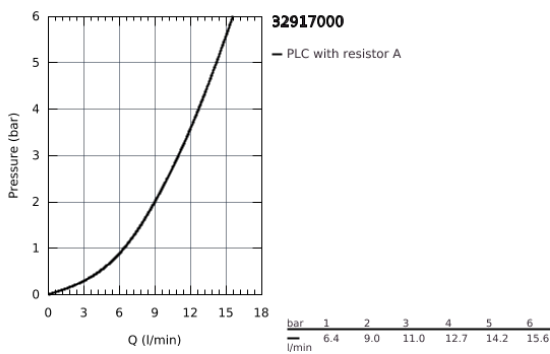

32 917 000 MINTA SINGLE-LEVER SINK MIXER 1/2"

PRODUCT DESCRIPTION

- C-spout
- monobloc installation
- **GROHE StarLight** finish
- **GROHE SilkMove** 46 mm ceramic cartridge
- adjustable flow rate limiter
- swivel tubular spout
- selectable swivel area : 0° / 150° / 360°
- flexible connection hoses
- with compression nut
- rapid installation system
- optional temperature limiter (46 308 000)

32 917 000 **MINTA SINGLE-LEVER SINK MIXER 1/2"**

32 917 000 MINTA SINGLE-LEVER SINK MIXER 1/2"

SPARE PARTS, March 2007 – now

- 1: Lever (Order-nr. 46015000)
 - 2: Shield for cross handle (Order-nr. 46025000)
 - 3: Cartridge (Order-nr. 46048000)
 - 4: C-spout (Order-nr. 13043000)
 - 4.1: O-Ring $\varnothing 13,5 \times \varnothing 2,75$ (Order-nr. 0128500M)
 - 4.2: Safety ring (Order-nr. 0485300M)
 - 4.3: Flow restrictor (Order-nr. 13928000)
 - 5: Shank mounting kit (Order-nr. 46249000)
 - 6: Mounting wrench (Order-nr. 19017000)*
- * Optional accessories