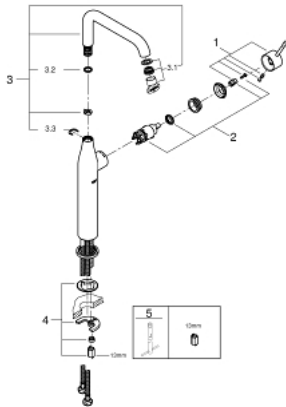

32 901 001 ESSENCE NEW SINGLE-LEVER BASIN MIXER 1/2" XL-SIZE

PRODUCT DESCRIPTION

- single hole installation
- metal lever
- **for free standing basins**
- **GROHE SilkMove** 28 mm ceramic cartridge
- with temperature limiter
- **GROHE StarLight** chrome finish
- **GROHE EcoJoy** mousseur 5.7 l/min
- GROHE AquaGuide adjustable mousseur
- **GROHE FastFixation Plus** rapid installation system
- swivel spout with
mousseur and stop limiter
- smooth body
- flexible connection hoses
- minimum pressure 1,0 bar

32 901 001 **ESSENCE NEW SINGLE-LEVER BASIN MIXER 1/2"**
XL-SIZE

UNITS PER PACKAGE

- 1: Lever (Order-nr. 46919000)
 - 2: Cartridge (Order-nr. 46580000)
 - 3: Swivel tube spout (Order-nr. 13375000)
 - 3.1: Mousseur (Order-nr. 48270000)
 - 3.2: O-ring dia. 13.5x2.75 mm (Order-nr. 0128500M)
 - 3.3: Safety ring (Order-nr. 4826600M)
 - 4: Shank mounting kit (Order-nr. 46645000)
 - 5: Mounting wrench (Order-nr. 19017000)*
- * Optional accessories