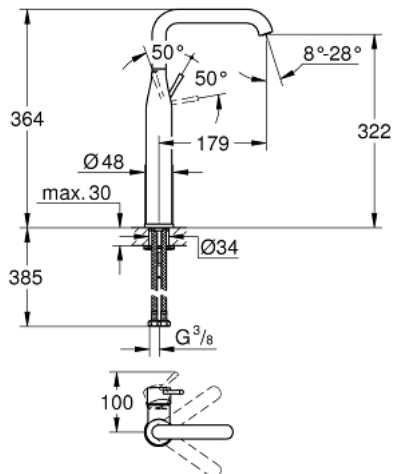

32 901 001 ESSENCE NEW SINGLE-LEVER BASIN MIXER 1/2" XL-SIZE

PRODUCT DESCRIPTION

- single hole installation
- metal lever
- **for free standing basins**
- **GROHE SilkMove** 28 mm ceramic cartridge
- with temperature limiter
- **GROHE StarLight** chrome finish
- **GROHE EcoJoy** mousseur 5.7 l/min
- GROHE AquaGuide adjustable mousseur
- **GROHE FastFixation Plus** rapid installation system
- swivel spout with
mousseur and stop limiter
- smooth body
- flexible connection hoses
- minimum pressure 1,0 bar

32 901 001 **ESSENCE NEW SINGLE-LEVER BASIN MIXER 1/2"**
XL-SIZE

UNITS PER PACKAGE

- 1: Lever (Order-nr. 46919000)
 - 2: Cartridge (Order-nr. 46580000)
 - 3: Swivel tube spout (Order-nr. 13375000)
 - 3.1: Mousseur (Order-nr. 48270000)
 - 3.2: O-ring dia. 13.5x2.75 mm (Order-nr. 0128500M)
 - 3.3: Safety ring (Order-nr. 4826600M)
 - 4: Shank mounting kit (Order-nr. 46645000)
 - 5: Mounting wrench (Order-nr. 19017000)*
- * Optional accessories