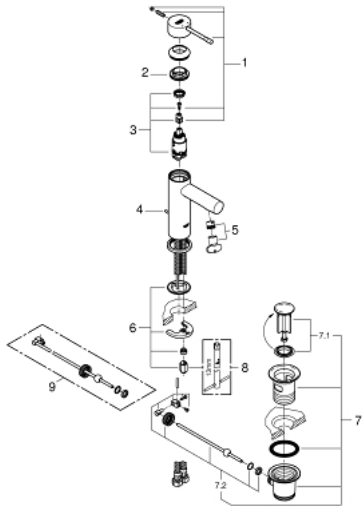

## 32 898 001 ESSENCE NEW SINGLE-LEVER BASIN MIXER S-SIZE

### PRODUCT DESCRIPTION

- single hole installation
- metal lever
- **GROHE SilkMove** 28 mm ceramic cartridge
- with temperature limiter
- **GROHE StarLight** chrome finish
- **GROHE EcoJoy** mousseur 5.7 l/min
- **GROHE FastFixation Plus** installation system
- pop-up waste set 1 1/4"
- flexible connection hoses
- minimum pressure 1,0 bar

32 898 001 **ESSENCE NEW SINGLE-LEVER BASIN MIXER**  
**S-SIZE**

**UNITS PER PACKAGE**

- 1: Lever (Order-nr. 46917000)
  - 2: Fitting ring (Order-nr. 46715000)
  - 3: Cartridge (Order-nr. 46580000)
  - 4: Pop-up rod (Order-nr. 46739000)
  - 5: Mousseur (Order-nr. 46765000)
  - 6: Shank mounting kit (Order-nr. 46645000)
  - 7: Pop-up waste set 1 1/4" (Order-nr. 28910000)
  - 7.1: Plug (Order-nr. 07182000)
  - 7.2: Eccentric rod (Order-nr. 07052000)
  - 8: Mounting wrench (Order-nr. 19017000)\*
  - 9: Eccentric rod (Order-nr. 07341000)\*
- \* Optional accessories