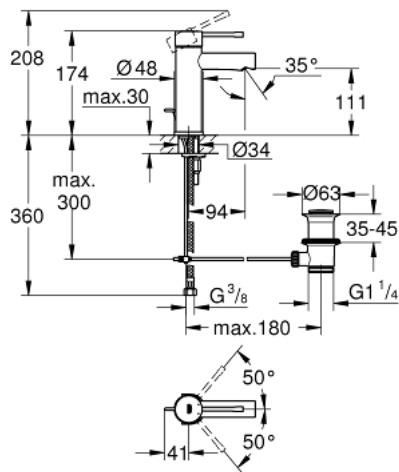

## 32 898 001 ESSENCE NEW SINGLE-LEVER BASIN MIXER S-SIZE

### PRODUCT DESCRIPTION

- single hole installation
- metal lever
- **GROHE SilkMove** 28 mm ceramic cartridge
- with temperature limiter
- **GROHE StarLight** chrome finish
- **GROHE EcoJoy** mousseur 5.7 l/min
- **GROHE FastFixation Plus** installation system
- pop-up waste set 1 1/4"
- flexible connection hoses
- minimum pressure 1,0 bar

32 898 001 **ESSENCE NEW SINGLE-LEVER BASIN MIXER**  
**S-SIZE**

**UNITS PER PACKAGE**

- 1: Lever (Order-nr. 46917000)
  - 2: Fitting ring (Order-nr. 46715000)
  - 3: Cartridge (Order-nr. 46580000)
  - 4: Pop-up rod (Order-nr. 46739000)
  - 5: Mousseur (Order-nr. 46765000)
  - 6: Shank mounting kit (Order-nr. 46645000)
  - 7: Pop-up waste set 1 1/4" (Order-nr. 28910000)
  - 7.1: Plug (Order-nr. 07182000)
  - 7.2: Eccentric rod (Order-nr. 07052000)
  - 8: Mounting wrench (Order-nr. 19017000)\*
  - 9: Eccentric rod (Order-nr. 07341000)\*
- \* Optional accessories