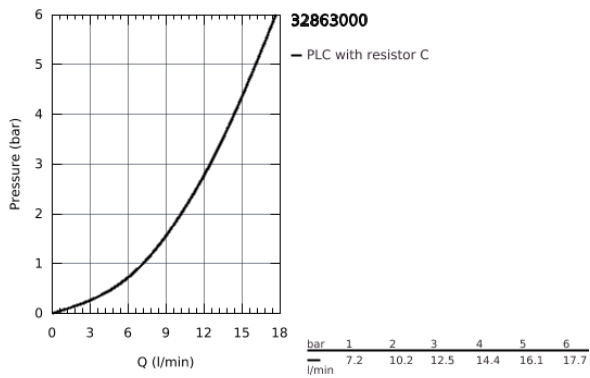

32 863 000 **BAUCLASSIC SINGLE-LEVER BASIN MIXER 1/2"**

PRODUCT DESCRIPTION

- single hole installation
- metal lever
- GROHE Longlife 28 mm ceramic cartridge
- **GROHE StarLight** chrome finish
- mousseur
- smooth body
- flexible connection hoses
- rapid installation system

32 863 000 **BAUCLASSIC SINGLE-LEVER BASIN MIXER 1/2"**

SPARE PARTS

- 1: Lever (Order-nr. 46761000)
 - 2: Cartridge (Order-nr. 46580000)
 - 3: Mousseur (Order-nr. 13952000)
 - 4: Shank fastening assembly (Order-nr. 46249000)
 - 5: Mounting wrench (Order-nr. 19017000)*
- * Optional accessories