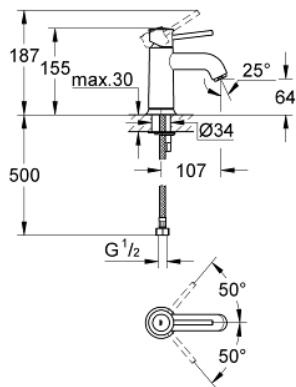

32 863 000 **BAUCLASSIC SINGLE-LEVER BASIN MIXER 1/2"**

PRODUCT DESCRIPTION

- single hole installation
- metal lever
- GROHE Longlife 28 mm ceramic cartridge
- **GROHE StarLight** chrome finish
- mousseur
- smooth body
- flexible connection hoses
- rapid installation system

32 863 000 **BAUCLASSIC SINGLE-LEVER BASIN MIXER 1/2"**

SPARE PARTS

- 1: Lever (Order-nr. 46761000)
 - 2: Cartridge (Order-nr. 46580000)
 - 3: Mousseur (Order-nr. 13952000)
 - 4: Shank fastening assembly (Order-nr. 46249000)
 - 5: Mounting wrench (Order-nr. 19017000)*
- * Optional accessories