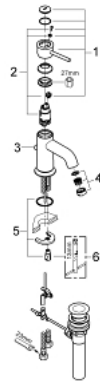

32 862 000 **BAUCLASSIC SINGLE-LEVER BASIN MIXER 1/2"**

PRODUCT DESCRIPTION

- single hole installation
- metal lever
- GROHE Longlife 28 mm ceramic cartridge
- **GROHE StarLight** chrome finish
- mousseur
- pop-up waste set 1"
- flexible connection hoses
- rapid installation system

32 862 000 **BAUCLASSIC SINGLE-LEVER BASIN MIXER 1/2"**

SPARE PARTS

- 1: Lever (Order-nr. 46761000)
 - 2: Cartridge (Order-nr. 46580000)
 - 3: Pop-up rod (Order-nr. 06329000)
 - 4: Mousseur (Order-nr. 13952000)
 - 5: Shank fastening assembly (Order-nr. 46249000)
 - 6: Mounting wrench (Order-nr. 19017000)*
- * Optional accessories