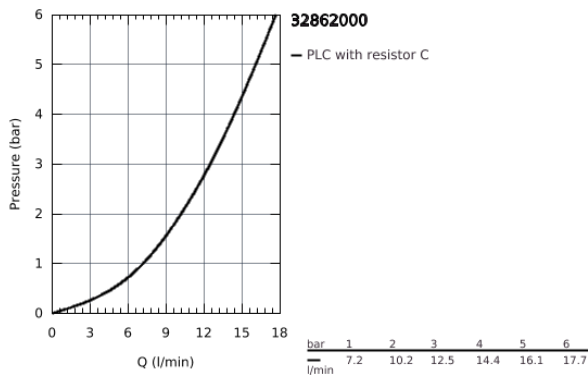

32 862 000 **BAUCLASSIC SINGLE-LEVER BASIN MIXER 1/2"**

PRODUCT DESCRIPTION

- single hole installation
- metal lever
- GROHE Longlife 28 mm ceramic cartridge
- **GROHE StarLight** chrome finish
- mousseur
- pop-up waste set 1"
- flexible connection hoses
- rapid installation system

32 862 000 **BAUCLASSIC SINGLE-LEVER BASIN MIXER 1/2"**

SPARE PARTS

- 1: Lever (Order-nr. 46761000)
 - 2: Cartridge (Order-nr. 46580000)
 - 3: Pop-up rod (Order-nr. 06329000)
 - 4: Mousseur (Order-nr. 13952000)
 - 5: Shank fastening assembly (Order-nr. 46249000)
 - 6: Mounting wrench (Order-nr. 19017000)*
- * Optional accessories