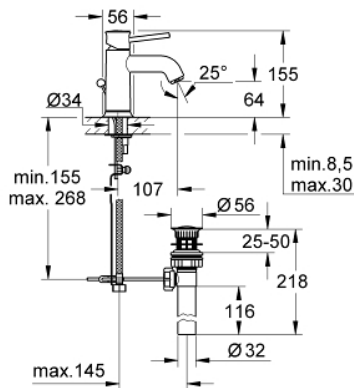

32 862 000 **BAUCLASSIC SINGLE-LEVER BASIN MIXER 1/2"**

PRODUCT DESCRIPTION

- single hole installation
- metal lever
- GROHE Longlife 28 mm ceramic cartridge
- **GROHE StarLight** chrome finish
- mousseur
- pop-up waste set 1"
- flexible connection hoses
- rapid installation system

32 862 000 **BAUCLASSIC SINGLE-LEVER BASIN MIXER 1/2"**

SPARE PARTS

- 1: Lever (Order-nr. 46761000)
 - 2: Cartridge (Order-nr. 46580000)
 - 3: Pop-up rod (Order-nr. 06329000)
 - 4: Mousseur (Order-nr. 13952000)
 - 5: Shank fastening assembly (Order-nr. 46249000)
 - 6: Mounting wrench (Order-nr. 19017000)*
- * Optional accessories