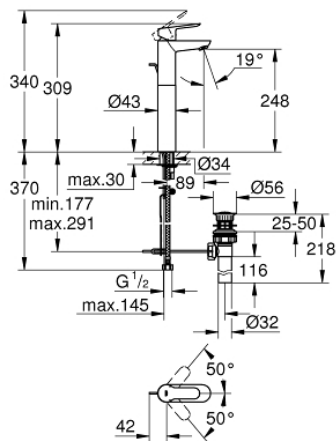

32 860 000 **BAUEDGE SINGLE-LEVER BASIN MIXER 1/2"**  
**XL-SIZE**

**PRODUCT DESCRIPTION**

- for free-standing basins
- metal lever
- GROHE Longlife 28 mm ceramic cartridge
- **GROHE StarLight** chrome finish
- mousseur
- pop-up waste set 1"
- flexible connection hoses
- rapid installation system

32 860 000 **BAUEDGE SINGLE-LEVER BASIN MIXER 1/2"**  
**XL-SIZE**

**SPARE PARTS**

- 1: Lever (Order-nr. 46697000)
- 2: Cartridge (Order-nr. 46580000)
- 3: Pop-up rod (Order-nr. 10769000)
- 4: Mousseur (Order-nr. 13952000)
- 5: Shank mounting kit (Order-nr. 46249000)
- 6: Base plate (Order-nr. 48052000)\*
- 7: Mounting wrench (Order-nr. 19017000)\*