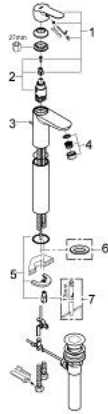

32 860 000 **BAUEDGE SINGLE-LEVER BASIN MIXER 1/2"**  
**XL-SIZE**

**PRODUCT DESCRIPTION**

- for free-standing basins
- metal lever
- GROHE Longlife 28 mm ceramic cartridge
- **GROHE StarLight** chrome finish
- mousseur
- pop-up waste set 1"
- flexible connection hoses
- rapid installation system

32 860 000 **BAUEDGE SINGLE-LEVER BASIN MIXER 1/2"**  
**XL-SIZE**

**SPARE PARTS**

- 1: Lever (Order-nr. 46697000)
- 2: Cartridge (Order-nr. 46580000)
- 3: Pop-up rod (Order-nr. 10769000)
- 4: Mousseur (Order-nr. 13952000)
- 5: Shank mounting kit (Order-nr. 46249000)
- 6: Base plate (Order-nr. 48052000)\*
- 7: Mounting wrench (Order-nr. 19017000)\*

\* Optional accessories