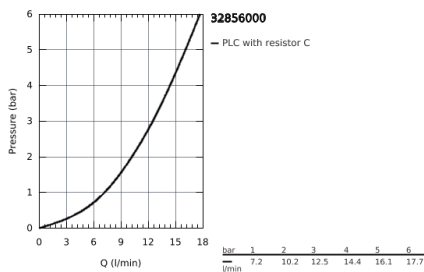

32 856 000 **GROHE BAULOOP SINGLE-LEVER BASIN MIXER 1/2"**

**PRODUCT DESCRIPTION**

- for free-standing basins
- metal lever
- GROHE Longlife 28 mm ceramic cartridge
- **GROHE StarLight** chrome finish
- mousseur
- pop-up waste set 1"
- flexible connection hoses
- rapid installation system

32 856 000 **GROHE BAULOOP SINGLE-LEVER BASIN MIXER 1/2"**

**SPARE PARTS**

- 1: Lever (Order-nr. 46695000)
  - 2: Cartridge (Order-nr. 46580000)
  - 3: Pop-up rod (Order-nr. 10769000)
  - 4: Mousseur (Order-nr. 13952000)
  - 5: Shank fastening assembly (Order-nr. 46249000)
  - 6: Base plate (Order-nr. 48052000)\*
  - 7: Mounting wrench (Order-nr. 19017000)\*
- \* Optional accessories