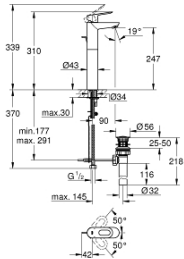

32 856 000 **GROHE BAULOOP SINGLE-LEVER BASIN MIXER 1/2"**

**PRODUCT DESCRIPTION**

- for free-standing basins
- metal lever
- GROHE Longlife 28 mm ceramic cartridge
- **GROHE StarLight** chrome finish
- mousseur
- pop-up waste set 1"
- flexible connection hoses
- rapid installation system

32 856 000 **GROHE BAULOOP SINGLE-LEVER BASIN MIXER 1/2"**

**SPARE PARTS**

- 1: Lever (Order-nr. 46695000)
  - 2: Cartridge (Order-nr. 46580000)
  - 3: Pop-up rod (Order-nr. 10769000)
  - 4: Mousseur (Order-nr. 13952000)
  - 5: Shank fastening assembly (Order-nr. 46249000)
  - 6: Base plate (Order-nr. 48052000)\*
  - 7: Mounting wrench (Order-nr. 19017000)\*
- \* Optional accessories