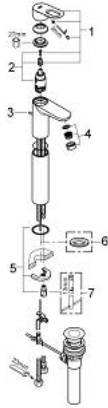

32 856 000 **GROHE BAULOOP SINGLE-LEVER BASIN MIXER 1/2"**

**PRODUCT DESCRIPTION**

- for free-standing basins
- metal lever
- GROHE Longlife 28 mm ceramic cartridge
- **GROHE StarLight** chrome finish
- mousseur
- pop-up waste set 1"
- flexible connection hoses
- rapid installation system

32 856 000 **GROHE BAULOOP SINGLE-LEVER BASIN MIXER 1/2"**

**SPARE PARTS**

- 1: Lever (Order-nr. 46695000)
  - 2: Cartridge (Order-nr. 46580000)
  - 3: Pop-up rod (Order-nr. 10769000)
  - 4: Mousseur (Order-nr. 13952000)
  - 5: Shank fastening assembly (Order-nr. 46249000)
  - 6: Base plate (Order-nr. 48052000)\*
  - 7: Mounting wrench (Order-nr. 19017000)\*
- \* Optional accessories