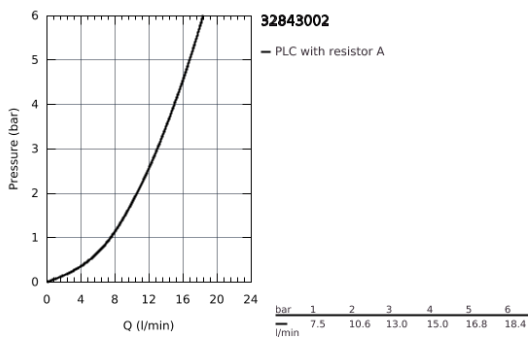

32 843 002 EUROSMART COSMOPOLITAN SINGLE-LEVER SINK MIXER 1/2"

PRODUCT DESCRIPTION

- high spout
- monobloc installation
- **GROHE StarLight** chrome finish
- **GROHE SilkMove** 35 mm ceramic cartridge
- **GROHE Zero** isolated inner water ways - lead and nickel free within the tap
- mousseur
- adjustable flow rate limiter
- swivel tubular spout
- selectable swivel area : 0° / 150°
- flexible connection hoses
- **GROHE FastFixation** rapid installation system

32 843 002 EUROSMART COSMOPOLITAN SINGLE-LEVER SINK MIXER 1/2"

SPARE PARTS, April 2020 – now

- 1: Lever (Order-nr. 46683000)
- 2: Flow restrictor (Order-nr. 48418000)
- 3: Cartridge (Order-nr. 46374000)
- 4: Mounting set (Order-nr. 48477000)
- 5: Socket Spanner (Order-nr. 19332000)*
- * Optional accessories