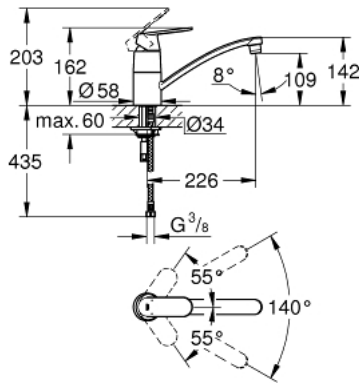

32 842 000 **EUROSMART COSMOPOLITAN SINGLE-LEVER SINK MIXER 1/2"**

**PRODUCT DESCRIPTION**

- low spout
- monobloc installation
- **GROHE StarLight** finish
- **GROHE SilkMove** 35 mm ceramic cartridge
- mousseur
- adjustable flow rate limiter
- swivel tubular spout
- swivel area 140°
  
- flexible connection hoses
  
- rapid installation system

### SPARE PARTS, May 2016 – now

- 1: Lever (Order-nr. 46685000)
  - 2: Shield for cross handle (Order-nr. 46601000)
  - 3: Cartridge (Order-nr. 46374000)
  - 4: Replacement kit for seal (Order-nr. 46429K00)
  - 5: Flow restrictor (Order-nr. 13928000)
  - 6: Biflo spout (Order-nr. 13205000)
  - 7: Shank mounting kit (Order-nr. 46249000)
  - 8: Mounting wrench (Order-nr. 19017000)\*
- \* Optional accessories