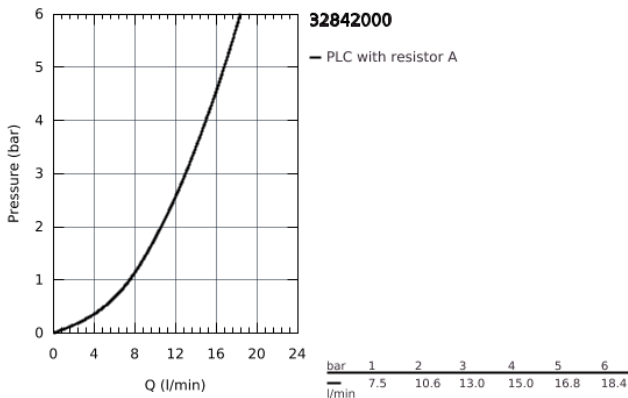

32 842 000 **EUROSMART COSMOPOLITAN SINGLE-LEVER SINK MIXER 1/2"**

**PRODUCT DESCRIPTION**

- low spout
- monobloc installation
- **GROHE StarLight** finish
- **GROHE SilkMove** 35 mm ceramic cartridge
- mousseur
- adjustable flow rate limiter
- swivel tubular spout
- swivel area 140°
  
- flexible connection hoses
  
- rapid installation system

## 32 842 000 EUROSMART COSMOPOLITAN SINGLE-LEVER SINK MIXER 1/2"