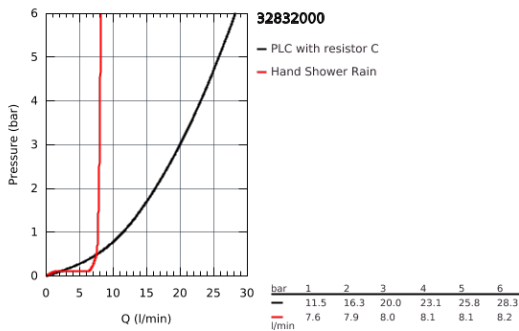

### 32 832 000 EUROSMART COSMOPOLITAN SINGLE-LEVER BATH/SHOWER MIXER 1/2"

**PRODUCT DESCRIPTION**

- wall mounted
- metal lever
- **GROHE SilkMove** 46 mm ceramic cartridge
- **GROHE StarLight** chrome finish
- adjustable flow rate limiter
- automatic diverter: bath/shower
- mousseur
- integrated non-return valve  
in the shower outlet 1/2"
- S-unions
- protected against backflow
- optional temperature limiter (46 308 000)
- with shower set
- Euphoria Cosmopolitan hand shower (27 367)
- wall shower holder (27 056)
- Relaxflex hose 1500 mm 1/2" x 1/2" (28 151)

## 32 832 000 EUROSMART COSMOPOLITAN SINGLE-LEVER BATH/SHOWER MIXER 1/2"

### SPARE PARTS

- 1: Lever (Order-nr. 46682000)
- 2: Shield for cross handle (Order-nr. 46427000)
- 3: Cartridge (Order-nr. 46048000)
- 4: Diverter knob (Order-nr. 64309000)
- 5: Diverter (Order-nr. 65655000)
- 6: Non-return valve (Order-nr. 08565000)
- 7: Flow restrictor (Order-nr. 13952000)
- 8: Screw joint (Order-nr. 45044000)
- 9: S-union (Order-nr. 12662000)
- 10: Strainer (Order-nr. 0700200M)
- 11: Temperature limiter (Order-nr. 46308000)\*
- 12: Extension 3/4", 20 mm (Order-nr. 0713000M)\*
- 13: Special Spanner (Order-nr. 19377000)\*