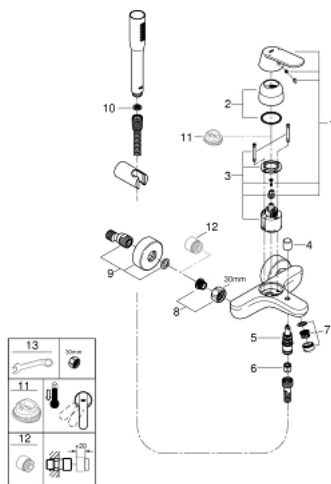

### 32 832 000 EUROSMART COSMOPOLITAN SINGLE-LEVER BATH/SHOWER MIXER 1/2"

**PRODUCT DESCRIPTION**

- wall mounted
- metal lever
- **GROHE SilkMove** 46 mm ceramic cartridge
- **GROHE StarLight** chrome finish
- adjustable flow rate limiter
- automatic diverter: bath/shower
- mousseur
- integrated non-return valve  
in the shower outlet 1/2"
- S-unions
- protected against backflow
- optional temperature limiter (46 308 000)
- with shower set
- Euphoria Cosmopolitan hand shower (27 367)
- wall shower holder (27 056)
- Relaxflex hose 1500 mm 1/2" x 1/2" (28 151)

## 32 832 000 EUROSMART COSMOPOLITAN SINGLE-LEVER BATH/SHOWER MIXER 1/2"

### SPARE PARTS

- 1: Lever (Order-nr. 46682000)
- 2: Shield for cross handle (Order-nr. 46427000)
- 3: Cartridge (Order-nr. 46048000)
- 4: Diverter knob (Order-nr. 64309000)
- 5: Diverter (Order-nr. 65655000)
- 6: Non-return valve (Order-nr. 08565000)
- 7: Flow restrictor (Order-nr. 13952000)
- 8: Screw joint (Order-nr. 45044000)
- 9: S-union (Order-nr. 12662000)
- 10: Strainer (Order-nr. 0700200M)
- 11: Temperature limiter (Order-nr. 46308000)\*
- 12: Extension 3/4", 20 mm (Order-nr. 0713000M)\*
- 13: Special Spanner (Order-nr. 19377000)\*