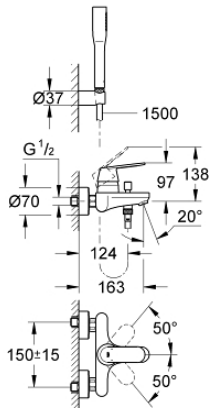

### 32 832 000 EUROSMART COSMOPOLITAN SINGLE-LEVER BATH/SHOWER MIXER 1/2"

**PRODUCT DESCRIPTION**

- wall mounted
- metal lever
- **GROHE SilkMove** 46 mm ceramic cartridge
- **GROHE StarLight** chrome finish
- adjustable flow rate limiter
- automatic diverter: bath/shower
- mousseur
- integrated non-return valve  
in the shower outlet 1/2"
- S-unions
- protected against backflow
- optional temperature limiter (46 308 000)
- with shower set
- Euphoria Cosmopolitan hand shower (27 367)
- wall shower holder (27 056)
- Relaxflex hose 1500 mm 1/2" x 1/2" (28 151)

## 32 832 000 EUROSMART COSMOPOLITAN SINGLE-LEVER BATH/SHOWER MIXER 1/2"

### SPARE PARTS

- 1: Lever (Order-nr. 46682000)
- 2: Shield for cross handle (Order-nr. 46427000)
- 3: Cartridge (Order-nr. 46048000)
- 4: Diverter knob (Order-nr. 64309000)
- 5: Diverter (Order-nr. 65655000)
- 6: Non-return valve (Order-nr. 08565000)
- 7: Flow restrictor (Order-nr. 13952000)
- 8: Screw joint (Order-nr. 45044000)
- 9: S-union (Order-nr. 12662000)
- 10: Strainer (Order-nr. 0700200M)
- 11: Temperature limiter (Order-nr. 46308000)\*
- 12: Extension 3/4", 20 mm (Order-nr. 0713000M)\*
- 13: Special Spanner (Order-nr. 19377000)\*