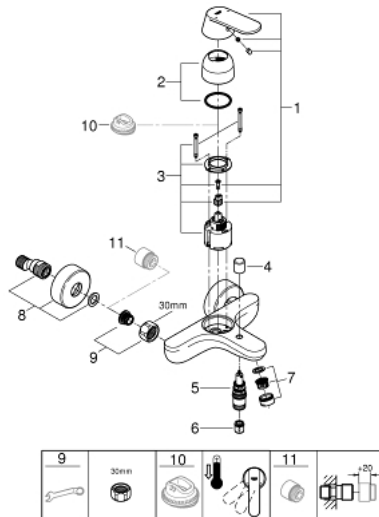

32 831 000 EUROSMART COSMOPOLITAN SINGLE-LEVER BATH/SHOWER MIXER 1/2"

PRODUCT DESCRIPTION

- wall mounted
- metal lever
- **GROHE SilkMove** 46 mm ceramic cartridge
- **GROHE StarLight** chrome finish
- adjustable flow rate limiter
- automatic diverter: bath/shower
- mousseur
- integrated non-return valve
in the shower outlet 1/2"
- S-unions
- protected against backflow
- optional temperature limiter (46 308 000)

32 831 000 EUROSMART COSMOPOLITAN SINGLE-LEVER BATH/SHOWER MIXER 1/2"

SPARE PARTS

- 1: Lever (Order-nr. 46682000)
- 2: Shield for cross handle (Order-nr. 46427000)
- 3: Cartridge (Order-nr. 46048000)
- 4: Diverter knob (Order-nr. 64309000)
- 5: Diverter (Order-nr. 65655000)
- 6: Non-return valve (Order-nr. 08565000)
- 7: Flow restrictor (Order-nr. 13952000)
- 8: S-union (Order-nr. 12662000)
- 9: Screw joint (Order-nr. 45044000)
- 10: Temperature limiter (Order-nr. 46308000)*
- 11: Extension 3/4", 20 mm (Order-nr. 0713000M)*