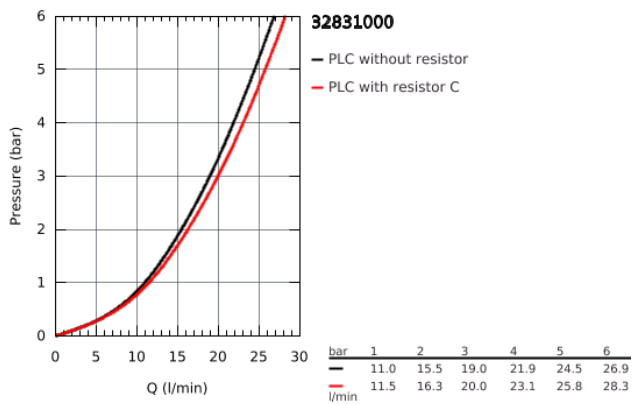

32 831 000 EUROSMART COSMOPOLITAN SINGLE-LEVER BATH/SHOWER MIXER 1/2"

PRODUCT DESCRIPTION

- wall mounted
- metal lever
- **GROHE SilkMove** 46 mm ceramic cartridge
- **GROHE StarLight** chrome finish
- adjustable flow rate limiter
- automatic diverter: bath/shower
- mousseur
- integrated non-return valve
in the shower outlet 1/2"
- S-unions
- protected against backflow
- optional temperature limiter (46 308 000)

32 831 000 EUROSMART COSMOPOLITAN SINGLE-LEVER BATH/SHOWER MIXER 1/2"

SPARE PARTS

- 1: Lever (Order-nr. 46682000)
- 2: Shield for cross handle (Order-nr. 46427000)
- 3: Cartridge (Order-nr. 46048000)
- 4: Diverter knob (Order-nr. 64309000)
- 5: Diverter (Order-nr. 65655000)
- 6: Non-return valve (Order-nr. 08565000)
- 7: Flow restrictor (Order-nr. 13952000)
- 8: S-union (Order-nr. 12662000)
- 9: Screw joint (Order-nr. 45044000)
- 10: Temperature limiter (Order-nr. 46308000)*
- 11: Extension 3/4", 20 mm (Order-nr. 0713000M)*