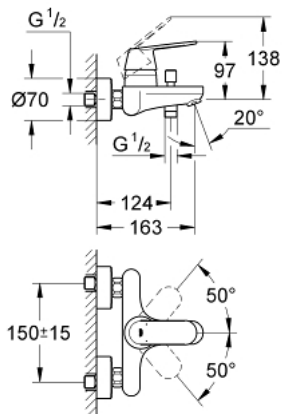

32 831 000 EUROSMART COSMOPOLITAN SINGLE-LEVER BATH/SHOWER MIXER 1/2"

PRODUCT DESCRIPTION

- wall mounted
- metal lever
- **GROHE SilkMove** 46 mm ceramic cartridge
- **GROHE StarLight** chrome finish
- adjustable flow rate limiter
- automatic diverter: bath/shower
- mousseur
- integrated non-return valve
in the shower outlet 1/2"
- S-unions
- protected against backflow
- optional temperature limiter (46 308 000)

32 831 000 EUROSMART COSMOPOLITAN SINGLE-LEVER BATH/SHOWER MIXER 1/2"

SPARE PARTS

- 1: Lever (Order-nr. 46682000)
- 2: Shield for cross handle (Order-nr. 46427000)
- 3: Cartridge (Order-nr. 46048000)
- 4: Diverter knob (Order-nr. 64309000)
- 5: Diverter (Order-nr. 65655000)
- 6: Non-return valve (Order-nr. 08565000)
- 7: Flow restrictor (Order-nr. 13952000)
- 8: S-union (Order-nr. 12662000)
- 9: Screw joint (Order-nr. 45044000)
- 10: Temperature limiter (Order-nr. 46308000)*
- 11: Extension 3/4", 20 mm (Order-nr. 0713000M)*