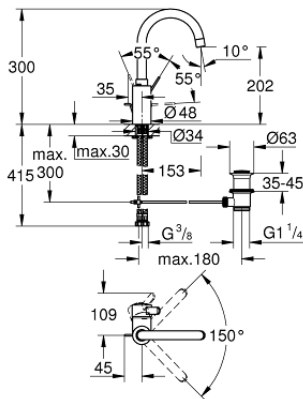

32 830 001 **EUROSMART COSMOPOLITAN SINGLE-LEVER BASIN MIXER 1/2"**
L-SIZE

PRODUCT DESCRIPTION

- monobloc installation
- metal lever
- covered lever fixing
- **GROHE SilkMove** 35 mm ceramic cartridge
- adjustable flow rate limiter
- **GROHE StarLight** chrome finish
- **GROHE Zero** isolated inner water ways - lead and nickel free within the tap
- **GROHE FastFixation** installation system
- mousseur
- swivel tubular spout with stop limiter
- pop-up waste set 1 1/4"
- flexible connection hoses
- optional temperature limiter (46 375 000)

32 830 001 EUROSMART COSMOPOLITAN SINGLE-LEVER BASIN MIXER 1/2" L-SIZE

SPARE PARTS

- 1: Lever (Order-nr. 46683000)
 - 2: Cartridge (Order-nr. 46374000)
 - 3: Flow restrictor (Order-nr. 48418000)
 - 4: Pop-up rod (Order-nr. 46739000)
 - 5: Shank mounting kit (Order-nr. 46671000)
 - 6: Pop-up waste set 1 1/4" (Order-nr. 28910000)
 - 6.1: Chrome bath plug (Order-nr. 07182000)
 - 6.2: Eccentric rod (Order-nr. 07052000)
 - 7: Socket Spanner (Order-nr. 19332000)*
 - 8: Mounting wrench (Order-nr. 19017000)*
 - 9: Eccentric rod (Order-nr. 07341000)*
- * Optional accessories