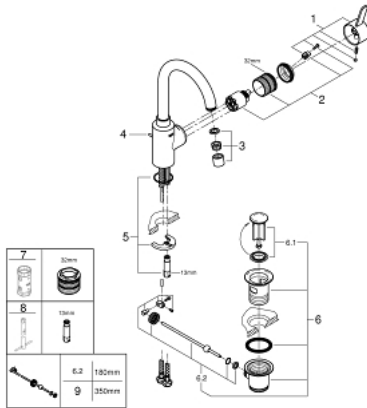

32 830 001 **EUROSMART COSMOPOLITAN SINGLE-LEVER BASIN MIXER 1/2"**
L-SIZE

PRODUCT DESCRIPTION

- monobloc installation
- metal lever
- covered lever fixing
- **GROHE SilkMove** 35 mm ceramic cartridge
- adjustable flow rate limiter
- **GROHE StarLight** chrome finish
- **GROHE Zero** isolated inner water ways - lead and nickel free within the tap
- **GROHE FastFixation** installation system
- mousseur
- swivel tubular spout with stop limiter
- pop-up waste set 1 1/4"
- flexible connection hoses
- optional temperature limiter (46 375 000)

32 830 001 EUROSMART COSMOPOLITAN SINGLE-LEVER BASIN MIXER 1/2" L-SIZE

SPARE PARTS

- 1: Lever (Order-nr. 46683000)
 - 2: Cartridge (Order-nr. 46374000)
 - 3: Flow restrictor (Order-nr. 48418000)
 - 4: Pop-up rod (Order-nr. 46739000)
 - 5: Shank mounting kit (Order-nr. 46671000)
 - 6: Pop-up waste set 1 1/4" (Order-nr. 28910000)
 - 6.1: Chrome bath plug (Order-nr. 07182000)
 - 6.2: Eccentric rod (Order-nr. 07052000)
 - 7: Socket Spanner (Order-nr. 19332000)*
 - 8: Mounting wrench (Order-nr. 19017000)*
 - 9: Eccentric rod (Order-nr. 07341000)*
- * Optional accessories