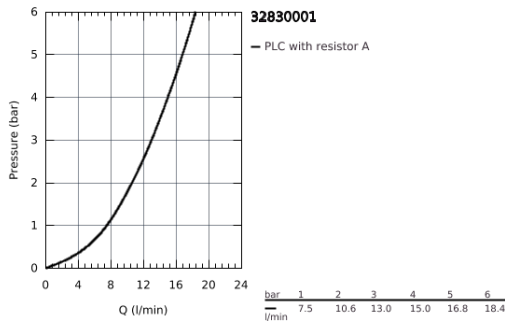

32 830 001 **EUROSMART COSMOPOLITAN SINGLE-LEVER BASIN MIXER 1/2"**
L-SIZE

PRODUCT DESCRIPTION

- monobloc installation
- metal lever
- covered lever fixing
- **GROHE SilkMove** 35 mm ceramic cartridge
- adjustable flow rate limiter
- **GROHE StarLight** chrome finish
- **GROHE Zero** isolated inner water ways - lead and nickel free within the tap
- **GROHE FastFixation** installation system
- mousseur
- swivel tubular spout with stop limiter
- pop-up waste set 1 1/4"
- flexible connection hoses
- optional temperature limiter (46 375 000)

32 830 001 EUROSMART COSMOPOLITAN SINGLE-LEVER BASIN MIXER 1/2" L-SIZE

SPARE PARTS

- 1: Lever (Order-nr. 46683000)
 - 2: Cartridge (Order-nr. 46374000)
 - 3: Flow restrictor (Order-nr. 48418000)
 - 4: Pop-up rod (Order-nr. 46739000)
 - 5: Shank mounting kit (Order-nr. 46671000)
 - 6: Pop-up waste set 1 1/4" (Order-nr. 28910000)
 - 6.1: Chrome bath plug (Order-nr. 07182000)
 - 6.2: Eccentric rod (Order-nr. 07052000)
 - 7: Socket Spanner (Order-nr. 19332000)*
 - 8: Mounting wrench (Order-nr. 19017000)*
 - 9: Eccentric rod (Order-nr. 07341000)*
- * Optional accessories