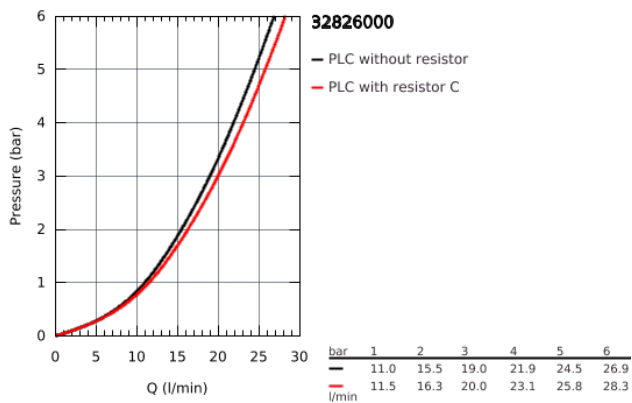

32 826 000 ALLURE SINGLE-LEVER BATH/SHOWER MIXER 1/2"

PRODUCT DESCRIPTION

- wall mounted
- **GROHE SilkMove** 46 mm ceramic cartridge
- **GROHE StarLight** chrome finish
- **GROHE FastFixation** system
- adjustable flow rate limiter
- automatic diverter: bath/shower
- mousseur
- integrated non-return valve
in the shower outlet 1/2"
- flat wall installation with covered unions
- protected against backflow

32 826 000 ALLURE SINGLE-LEVER BATH/SHOWER MIXER 1/2"

SPARE PARTS

- 1: Lever (Order-nr. 46609000)
- 2: Shield for cross handle (Order-nr. 46584000)
- 3: Cartridge (Order-nr. 46048000)
- 4: Diverter knob (Order-nr. 46585000)
- 5: Diverter (Order-nr. 08915000)
- 6: Bulkhead union (Order-nr. 12088000)
- 6.1: Seal dia. 45x3 mm (Order-nr. 0044400M)
- 7: Fixing set (Order-nr. 46381V00)
- 8: Non-return valve (Order-nr. 08565000)
- 9: Flow restrictor (Order-nr. 48056000)
- 10: Temperature limiter (Order-nr. 46375000)*