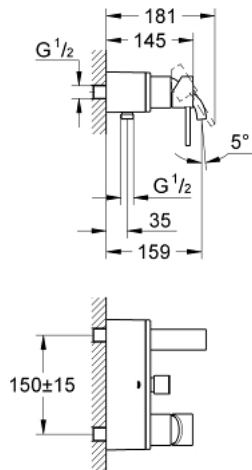

32 826 000 ALLURE SINGLE-LEVER BATH/SHOWER MIXER 1/2"

PRODUCT DESCRIPTION

- wall mounted
- **GROHE SilkMove** 46 mm ceramic cartridge
- **GROHE StarLight** chrome finish
- **GROHE FastFixation** system
- adjustable flow rate limiter
- automatic diverter: bath/shower
- mousseur
- integrated non-return valve
in the shower outlet 1/2"
- flat wall installation with covered unions
- protected against backflow

32 826 000 ALLURE SINGLE-LEVER BATH/SHOWER MIXER 1/2"

SPARE PARTS

- 1: Lever (Order-nr. 46609000)
- 2: Shield for cross handle (Order-nr. 46584000)
- 3: Cartridge (Order-nr. 46048000)
- 4: Diverter knob (Order-nr. 46585000)
- 5: Diverter (Order-nr. 08915000)
- 6: Bulkhead union (Order-nr. 12088000)
- 6.1: Seal dia. 45x3 mm (Order-nr. 0044400M)
- 7: Fixing set (Order-nr. 46381V00)
- 8: Non-return valve (Order-nr. 08565000)
- 9: Flow restrictor (Order-nr. 48056000)
- 10: Temperature limiter (Order-nr. 46375000)*