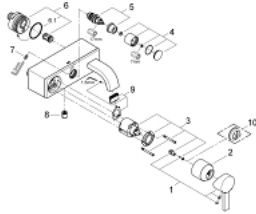

32 826 000 ALLURE SINGLE-LEVER BATH/SHOWER MIXER 1/2"

PRODUCT DESCRIPTION

- wall mounted
- **GROHE SilkMove** 46 mm ceramic cartridge
- **GROHE StarLight** chrome finish
- **GROHE FastFixation** system
- adjustable flow rate limiter
- automatic diverter: bath/shower
- mousseur
- integrated non-return valve
in the shower outlet 1/2"
- flat wall installation with covered unions
- protected against backflow

32 826 000 ALLURE SINGLE-LEVER BATH/SHOWER MIXER 1/2"

SPARE PARTS

- 1: Lever (Order-nr. 46609000)
- 2: Shield for cross handle (Order-nr. 46584000)
- 3: Cartridge (Order-nr. 46048000)
- 4: Diverter knob (Order-nr. 46585000)
- 5: Diverter (Order-nr. 08915000)
- 6: Bulkhead union (Order-nr. 12088000)
- 6.1: Seal dia. 45x3 mm (Order-nr. 0044400M)
- 7: Fixing set (Order-nr. 46381V00)
- 8: Non-return valve (Order-nr. 08565000)
- 9: Flow restrictor (Order-nr. 48056000)
- 10: Temperature limiter (Order-nr. 46375000)*