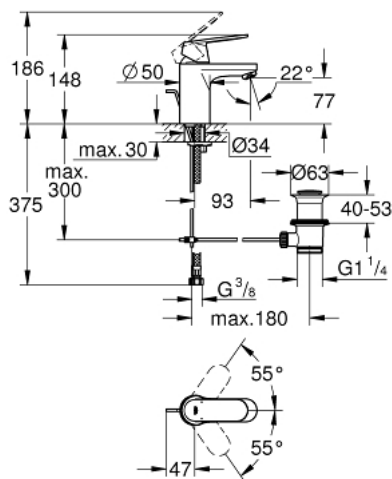

32 825 00E EUROSMART COSMOPOLITAN SINGLE-LEVER BASIN MIXER S-SIZE

PRODUCT DESCRIPTION

- single hole installation
- metal lever
- **GROHE SilkMove** 35 mm ceramic cartridge
- adjustable flow rate limiter
- adjustable minimum flow rate
approx. 2.5 l/min
- temperature limiter
- **GROHE StarLight** chrome finish
- **GROHE EcoJoy** SpeedClean mousseur 5.7 l/min
- **GROHE FastFixation** installation system
with centering support
- pop-up waste set 1 1/4"
- flexible connection hoses
- minimum pressure 1,0 bar
- noise classification 1 in accordance with DIN4109

32 825 00E EUROSMART COSMOPOLITAN SINGLE-LEVER BASIN MIXER S-SIZE

UNITS PER PACKAGE

- 1: Lever (Order-nr. 46681000)
 - 2: Shield (Order-nr. 46492000)
 - 3: Screw coupling (Order-nr. 46460000)
 - 4: Cartridge (Order-nr. 46374000)
 - 5: Flow straightener (Order-nr. 13955000)
 - 6: Pop-up rod (Order-nr. 46739000)
 - 7: Shank mounting kit (Order-nr. 46671000)
 - 8: Pop-up waste set 1 1/4" (Order-nr. 28910000)
 - 8.1: Plug (Order-nr. 07182000)
 - 8.2: Eccentric rod (Order-nr. 07052000)
 - 9: Mounting wrench (Order-nr. 19017000)*
 - 10: Socket spanner (Order-nr. 19332000)*
 - 11: Eccentric rod (Order-nr. 07341000)*
- * Optional accessories