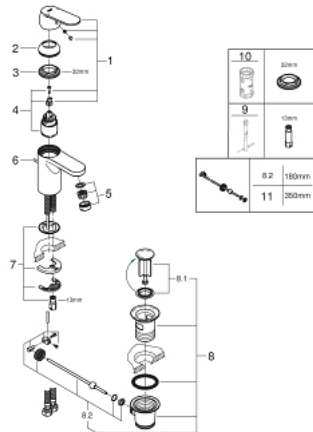

32 825 00E EUROSMART COSMOPOLITAN SINGLE-LEVER BASIN MIXER S-SIZE

PRODUCT DESCRIPTION

- single hole installation
- metal lever
- **GROHE SilkMove** 35 mm ceramic cartridge
- adjustable flow rate limiter
- adjustable minimum flow rate
approx. 2.5 l/min
- temperature limiter
- **GROHE StarLight** chrome finish
- **GROHE EcoJoy** SpeedClean mousseur 5.7 l/min
- **GROHE FastFixation** installation system
with centering support
- pop-up waste set 1 1/4"
- flexible connection hoses
- minimum pressure 1,0 bar
- noise classification 1 in accordance with DIN4109

32 825 00E EUROSMART COSMOPOLITAN SINGLE-LEVER BASIN MIXER S-SIZE

UNITS PER PACKAGE

- 1: Lever (Order-nr. 46681000)
 - 2: Shield (Order-nr. 46492000)
 - 3: Screw coupling (Order-nr. 46460000)
 - 4: Cartridge (Order-nr. 46374000)
 - 5: Flow straightener (Order-nr. 13955000)
 - 6: Pop-up rod (Order-nr. 46739000)
 - 7: Shank mounting kit (Order-nr. 46671000)
 - 8: Pop-up waste set 1 1/4" (Order-nr. 28910000)
 - 8.1: Plug (Order-nr. 07182000)
 - 8.2: Eccentric rod (Order-nr. 07052000)
 - 9: Mounting wrench (Order-nr. 19017000)*
 - 10: Socket spanner (Order-nr. 19332000)*
 - 11: Eccentric rod (Order-nr. 07341000)*
- * Optional accessories