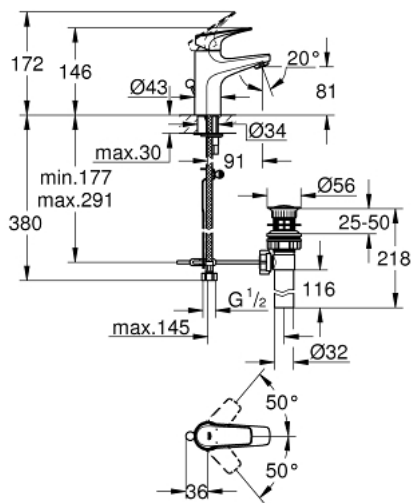

32 810 000 BAUFLOW SINGLE-LEVER BASIN MIXER

PRODUCT DESCRIPTION

- single hole installation
- metal lever
- GROHE Longlife 28 mm ceramic cartridge
- **GROHE StarLight** chrome finish
- mousseur
- pop-up waste set 1"
- flexible connection hoses
- rapid installation system

32 810 000 BAUFLOW SINGLE-LEVER BASIN MIXER

SPARE PARTS

- 1: Lever (Order-nr. 46701000)
- 2: Cartridge (Order-nr. 46580000)
- 3: Pop-up rod (Order-nr. 06329000)
- 4: Mousseur (Order-nr. 13952000)
- 5: Shank mounting kit (Order-nr. 46249000)
- 6: Base plate (Order-nr. 48052000)*
- 7: Mounting wrench (Order-nr. 19017000)*