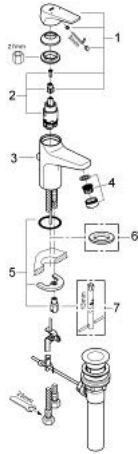

32 810 000 BAUFLOW SINGLE-LEVER BASIN MIXER

PRODUCT DESCRIPTION

- single hole installation
- metal lever
- GROHE Longlife 28 mm ceramic cartridge
- **GROHE StarLight** chrome finish
- mousseur
- pop-up waste set 1"
- flexible connection hoses
- rapid installation system

32 810 000 BAUFLOW SINGLE-LEVER BASIN MIXER

SPARE PARTS

- 1: Lever (Order-nr. 46701000)
- 2: Cartridge (Order-nr. 46580000)
- 3: Pop-up rod (Order-nr. 06329000)
- 4: Mousseur (Order-nr. 13952000)
- 5: Shank mounting kit (Order-nr. 46249000)
- 6: Base plate (Order-nr. 48052000)*
- 7: Mounting wrench (Order-nr. 19017000)*