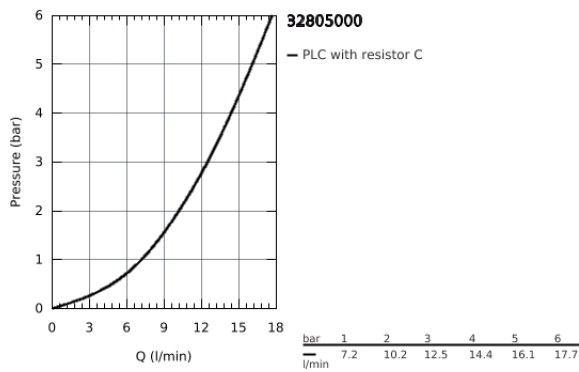

### 32 805 000 BAUCURVE SINGLE-LEVER BASIN MIXER 1/2"

**PRODUCT DESCRIPTION**

- single hole installation
- metal lever
- GROHE Longlife 28 mm ceramic cartridge
- **GROHE StarLight** chrome finish
- mousseur
- pop-up waste set 1"
- flexible connection hoses
- rapid installation system

## 32 805 000 BAUCURVE SINGLE-LEVER BASIN MIXER 1/2"

### SPARE PARTS

- 1: Lever (Order-nr. 46699000)
- 2: Cartridge (Order-nr. 46580000)
- 3: Pop-up rod (Order-nr. 06329000)
- 4: Mousseur (Order-nr. 13952000)
- 5: Shank fastening assembly (Order-nr. 46249000)
- 6: Base plate (Order-nr. 48052000)\*
- 7: Mounting wrench (Order-nr. 19017000)\*