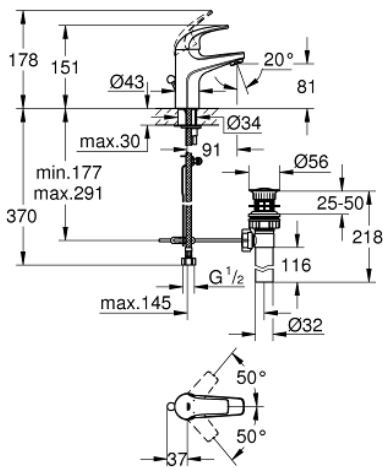

### 32 805 000 BAUCURVE SINGLE-LEVER BASIN MIXER 1/2"

**PRODUCT DESCRIPTION**

- single hole installation
- metal lever
- GROHE Longlife 28 mm ceramic cartridge
- **GROHE StarLight** chrome finish
- mousseur
- pop-up waste set 1"
- flexible connection hoses
- rapid installation system

## 32 805 000 BAUCURVE SINGLE-LEVER BASIN MIXER 1/2"

### SPARE PARTS

- 1: Lever (Order-nr. 46699000)
- 2: Cartridge (Order-nr. 46580000)
- 3: Pop-up rod (Order-nr. 06329000)
- 4: Mousseur (Order-nr. 13952000)
- 5: Shank fastening assembly (Order-nr. 46249000)
- 6: Base plate (Order-nr. 48052000)\*
- 7: Mounting wrench (Order-nr. 19017000)\*