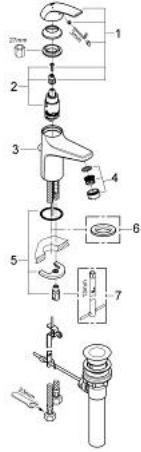

### 32 805 000 BAUCURVE SINGLE-LEVER BASIN MIXER 1/2"

**PRODUCT DESCRIPTION**

- single hole installation
- metal lever
- GROHE Longlife 28 mm ceramic cartridge
- **GROHE StarLight** chrome finish
- mousseur
- pop-up waste set 1"
- flexible connection hoses
- rapid installation system

## 32 805 000 BAUCURVE SINGLE-LEVER BASIN MIXER 1/2"

### SPARE PARTS

- 1: Lever (Order-nr. 46699000)
- 2: Cartridge (Order-nr. 46580000)
- 3: Pop-up rod (Order-nr. 06329000)
- 4: Mousseur (Order-nr. 13952000)
- 5: Shank fastening assembly (Order-nr. 46249000)
- 6: Base plate (Order-nr. 48052000)\*
- 7: Mounting wrench (Order-nr. 19017000)\*