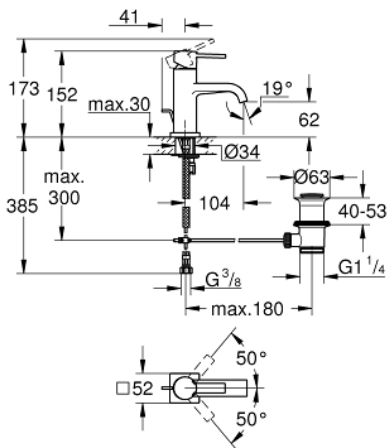

32 757 000 **ALLURE BASIN MIXER 1/2"**
M-SIZE

PRODUCT DESCRIPTION

- monobloc installation
- 28 mm ceramic cartridge
with **GROHE SilkMove**
- **GROHE StarLight** chrome finish
- GROHE EcoJoy 6.0 l/min. flow limiter
- rapid installation system
- mousseur
- pop-up waste set 1 1/4"
- flexible connection hoses

32 757 000 **ALLURE BASIN MIXER 1/2"**
M-SIZE

SPARE PARTS

- 1: Lever (Order-nr. 46610000)
 - 2: Shield for cross handle (Order-nr. 46581000)
 - 3: retaining ring (Order-nr. 07419000)
 - 4: Cartridge (Order-nr. 46580000)
 - 5: Pop-up rod (Order-nr. 46739000)
 - 6: Flow restrictor (Order-nr. 13220000)
 - 7: Shank mounting kit (Order-nr. 46671000)
 - 8: Pop-up waste set 1 1/4" (Order-nr. 28910000)
 - 8.1: Chrome bath plug (Order-nr. 07182000)
 - 8.2: Eccentric rod (Order-nr. 07052000)
 - 9: Mounting wrench (Order-nr. 19017000)*
 - 10: Eccentric rod (Order-nr. 07341000)*
- * Optional accessories