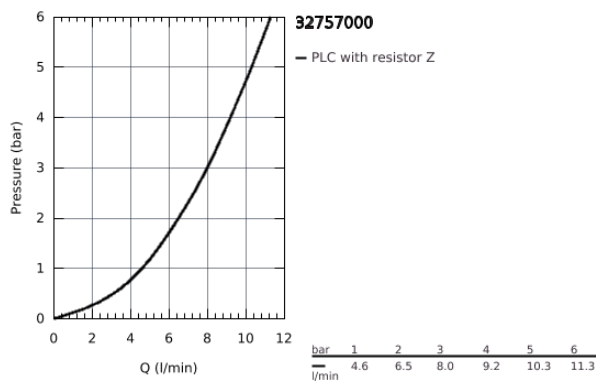

32 757 000 **ALLURE BASIN MIXER 1/2"**
M-SIZE

PRODUCT DESCRIPTION

- monobloc installation
- 28 mm ceramic cartridge
with **GROHE SilkMove**
- **GROHE StarLight** chrome finish
- GROHE EcoJoy 6.0 l/min. flow limiter
- rapid installation system
- mousseur
- pop-up waste set 1 1/4"
- flexible connection hoses

32 757 000 **ALLURE BASIN MIXER 1/2"**
M-SIZE

SPARE PARTS

- 1: Lever (Order-nr. 46610000)
 - 2: Shield for cross handle (Order-nr. 46581000)
 - 3: retaining ring (Order-nr. 07419000)
 - 4: Cartridge (Order-nr. 46580000)
 - 5: Pop-up rod (Order-nr. 46739000)
 - 6: Flow restrictor (Order-nr. 13220000)
 - 7: Shank mounting kit (Order-nr. 46671000)
 - 8: Pop-up waste set 1 1/4" (Order-nr. 28910000)
 - 8.1: Chrome bath plug (Order-nr. 07182000)
 - 8.2: Eccentric rod (Order-nr. 07052000)
 - 9: Mounting wrench (Order-nr. 19017000)*
 - 10: Eccentric rod (Order-nr. 07341000)*
- * Optional accessories