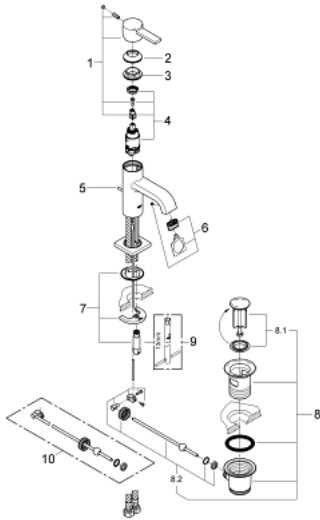

32 757 000 **ALLURE BASIN MIXER 1/2"**
M-SIZE

PRODUCT DESCRIPTION

- monobloc installation
- 28 mm ceramic cartridge
with **GROHE SilkMove**
- **GROHE StarLight** chrome finish
- GROHE EcoJoy 6.0 l/min. flow limiter
- rapid installation system
- mousseur
- pop-up waste set 1 1/4"
- flexible connection hoses

32 757 000 **ALLURE BASIN MIXER 1/2"**
M-SIZE

SPARE PARTS

- 1: Lever (Order-nr. 46610000)
 - 2: Shield for cross handle (Order-nr. 46581000)
 - 3: retaining ring (Order-nr. 07419000)
 - 4: Cartridge (Order-nr. 46580000)
 - 5: Pop-up rod (Order-nr. 46739000)
 - 6: Flow restrictor (Order-nr. 13220000)
 - 7: Shank mounting kit (Order-nr. 46671000)
 - 8: Pop-up waste set 1 1/4" (Order-nr. 28910000)
 - 8.1: Chrome bath plug (Order-nr. 07182000)
 - 8.2: Eccentric rod (Order-nr. 07052000)
 - 9: Mounting wrench (Order-nr. 19017000)*
 - 10: Eccentric rod (Order-nr. 07341000)*
- * Optional accessories