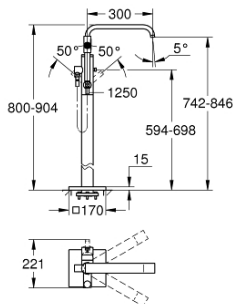

## 32 754 002 ALLURE SINGLE-LEVER BATH MIXER 1/2", FLOOR MOUNTED

### PRODUCT DESCRIPTION

- set for final installation for
- 45 984 001
- **without roughing-in-set**
- **GROHE SilkMove** 46 mm ceramic cartridge
- **GROHE StarLight** chrome finish
- automatic diverter: bath/shower
- swivel spout with mousseur and stop limiter
- projection 300 mm
- integrated non-return valve in the shower outlet 1/2"
- with shower holder
- Sena hand shower 6.6 l/min
- protected against backflow

### 32 754 002 ALLURE SINGLE-LEVER BATH MIXER 1/2", FLOOR MOUNTED

### SPARE PARTS

- 1: Flow restrictor (Order-nr. 46680000)
  - 2: set of screws (Order-nr. 46670000)
  - 3: Lever (Order-nr. 46609000)
  - 4: Shield for cross handle (Order-nr. 46242000)
  - 5: Cartridge (Order-nr. 46048000)
  - 6: Diverter knob (Order-nr. 64989000)
  - 7: Diverter (Order-nr. 65655000)
  - 8: Non-return valve (Order-nr. 08565000)
  - 9: Strainer (Order-nr. 0700200M)
  - 10: Temperature limiter (Order-nr. 46308000)\*
- \* Optional accessories