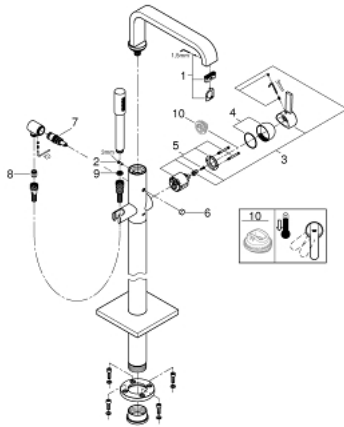

## 32 754 002 ALLURE SINGLE-LEVER BATH MIXER 1/2", FLOOR MOUNTED

### PRODUCT DESCRIPTION

- set for final installation for
- 45 984 001
- **without roughing-in-set**
- **GROHE SilkMove** 46 mm ceramic cartridge
- **GROHE StarLight** chrome finish
- automatic diverter: bath/shower
- swivel spout with mousseur and stop limiter
- projection 300 mm
- integrated non-return valve in the shower outlet 1/2"
- with shower holder
- Sena hand shower 6.6 l/min
- protected against backflow

### 32 754 002 ALLURE SINGLE-LEVER BATH MIXER 1/2", FLOOR MOUNTED

### SPARE PARTS

- 1: Flow restrictor (Order-nr. 46680000)
  - 2: set of screws (Order-nr. 46670000)
  - 3: Lever (Order-nr. 46609000)
  - 4: Shield for cross handle (Order-nr. 46242000)
  - 5: Cartridge (Order-nr. 46048000)
  - 6: Diverter knob (Order-nr. 64989000)
  - 7: Diverter (Order-nr. 65655000)
  - 8: Non-return valve (Order-nr. 08565000)
  - 9: Strainer (Order-nr. 0700200M)
  - 10: Temperature limiter (Order-nr. 46308000)\*
- \* Optional accessories