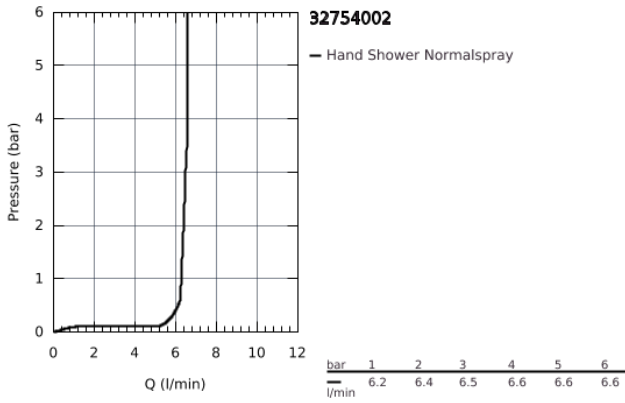

32 754 002 ALLURE SINGLE-LEVER BATH MIXER 1/2", FLOOR MOUNTED