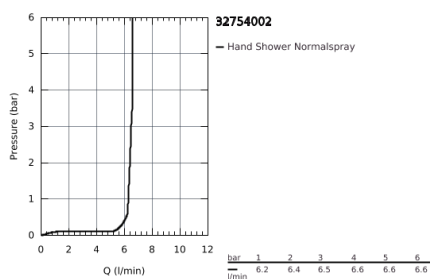

## 32 754 002 ALLURE SINGLE-LEVER BATH MIXER 1/2", FLOOR MOUNTED

### PRODUCT DESCRIPTION

- set for final installation for
- 45 984 001
- **without roughing-in-set**
- **GROHE SilkMove** 46 mm ceramic cartridge
- **GROHE StarLight** chrome finish
- automatic diverter: bath/shower
- swivel spout with mousseur and stop limiter
- projection 300 mm
- integrated non-return valve in the shower outlet 1/2"
- with shower holder
- Sena hand shower 6.6 l/min
- protected against backflow