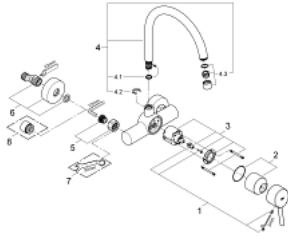

32 667 001 **CONCETTO SINGLE-LEVER SINK MIXER 1/2"**

PRODUCT DESCRIPTION

- wall mounted
- **GROHE StarLight** finish
- **GROHE SilkMove** 46 mm ceramic cartridge
- mousseur
- adjustable flow rate limiter
- swivel tubular spout
- swivel area 360°
- projection 280 mm
- S-unions

32 667 001 **CONCETTO SINGLE-LEVER SINK MIXER 1/2"**

SPARE PARTS

- 1: Lever (Order-nr. 46723000)
 - 2: Cap (Order-nr. 46578000)
 - 3: Cartridge (Order-nr. 46048000)
 - 4: Spout (Order-nr. 13266000)
 - 4.1: Sealing washer \varnothing 13.5 x \varnothing 2.75 (Order-nr. 0128500M)
 - 4.2: Safety ring (Order-nr. 0485300M)
 - 4.3: Mousseur (Order-nr. 06574000)
 - 4.3: Mousseur (Order-nr. 13935000)
 - 5: Screw connection 1/2" (Order-nr. 45044000)
 - 6: S-union (Order-nr. 12662000)
 - 7: Special spanner (Order-nr. 19377000)*
 - 8: Extension 3/4", 20 mm (Order-nr. 0713000M)*
- * Optional accessories