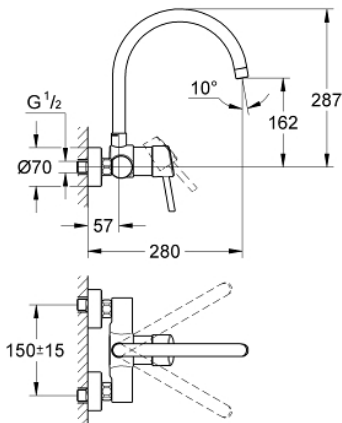

32 667 001 **CONCETTO SINGLE-LEVER SINK MIXER 1/2"**

PRODUCT DESCRIPTION

- wall mounted
- **GROHE StarLight** finish
- **GROHE SilkMove** 46 mm ceramic cartridge
- mousseur
- adjustable flow rate limiter
- swivel tubular spout
- swivel area 360°
- projection 280 mm
- S-unions

32 667 001 **CONCETTO SINGLE-LEVER SINK MIXER 1/2"**

SPARE PARTS

- 1: Lever (Order-nr. 46723000)
 - 2: Cap (Order-nr. 46578000)
 - 3: Cartridge (Order-nr. 46048000)
 - 4: Spout (Order-nr. 13266000)
 - 4.1: Sealing washer \varnothing 13.5 x \varnothing 2.75 (Order-nr. 0128500M)
 - 4.2: Safety ring (Order-nr. 0485300M)
 - 4.3: Mousseur (Order-nr. 06574000)
 - 4.3: Mousseur (Order-nr. 13935000)
 - 5: Screw connection 1/2" (Order-nr. 45044000)
 - 6: S-union (Order-nr. 12662000)
 - 7: Special spanner (Order-nr. 19377000)*
 - 8: Extension 3/4", 20 mm (Order-nr. 0713000M)*
- * Optional accessories