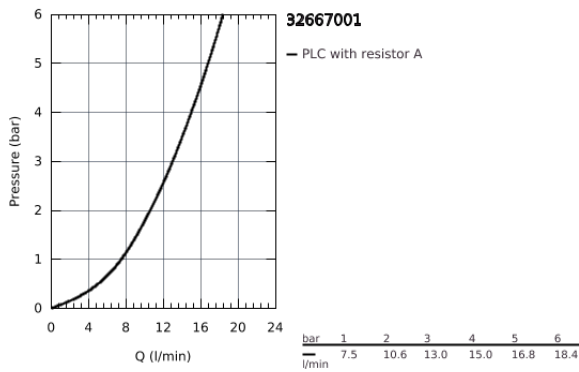

32 667 001 **CONCETTO SINGLE-LEVER SINK MIXER 1/2"**

PRODUCT DESCRIPTION

- wall mounted
- **GROHE StarLight** finish
- **GROHE SilkMove** 46 mm ceramic cartridge
- mousseur
- adjustable flow rate limiter
- swivel tubular spout
- swivel area 360°
- projection 280 mm
- S-unions

32 667 001 **CONCETTO SINGLE-LEVER SINK MIXER 1/2"**

SPARE PARTS

- 1: Lever (Order-nr. 46723000)
 - 2: Cap (Order-nr. 46578000)
 - 3: Cartridge (Order-nr. 46048000)
 - 4: Spout (Order-nr. 13266000)
 - 4.1: Sealing washer \varnothing 13.5 x \varnothing 2.75 (Order-nr. 0128500M)
 - 4.2: Safety ring (Order-nr. 0485300M)
 - 4.3: Mousseur (Order-nr. 06574000)
 - 4.3: Mousseur (Order-nr. 13935000)
 - 5: Screw connection 1/2" (Order-nr. 45044000)
 - 6: S-union (Order-nr. 12662000)
 - 7: Special spanner (Order-nr. 19377000)*
 - 8: Extension 3/4", 20 mm (Order-nr. 0713000M)*
- * Optional accessories