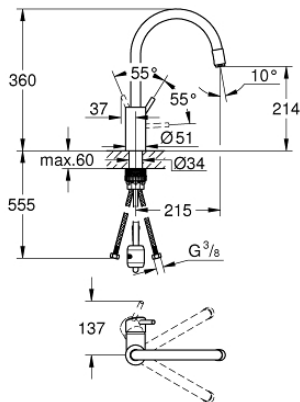

32 663 003 **CONCETTO SINGLE-LEVER SINK MIXER 1/2"**

PRODUCT DESCRIPTION

- high spout
 - monobloc installation
 - **GROHE StarLight** chrome finish
 - **GROHE SilkMove** 35 mm ceramic cartridge
 - **GROHE EasyDock** guarantees easy retraction and smooth docking back to the starting position
 - **GROHE Zero** isolated inner water ways - lead and nickel free within the tap
 - pull-out laminar spray
 - adjustable flow rate limiter
 - swivel tubular spout
 - swivel area 360°
 - protected against backflow
-
- flexible connection hoses
-
- **GROHE FastFixation** rapid installation system

32 663 003 **CONCETTO SINGLE-LEVER SINK MIXER 1/2"**

32 663 003 **CONCETTO SINGLE-LEVER SINK MIXER 1/2"**

SPARE PARTS, April 2020 – now

- 1: Lever (Order-nr. 46754000)
 - 2: Cartridge (Order-nr. 46374000)
 - 3: Shower hose (Order-nr. 48293000)
 - 4: Extractable outlet (Order-nr. 46757000)
 - 4.1: Flow restrictor (Order-nr. 13929000)
 - 4.2: Non-return valve (Order-nr. 08565000)
 - 5: Mounting set (Order-nr. 48477000)
 - 6: Coupling piece (Order-nr. 46338000)
 - 6.1: O-ring $\varnothing 10 \times \varnothing 2,2$ (Order-nr. 0057500M)
 - 7: Socket Spanner (Order-nr. 19332000)*
- * Optional accessories