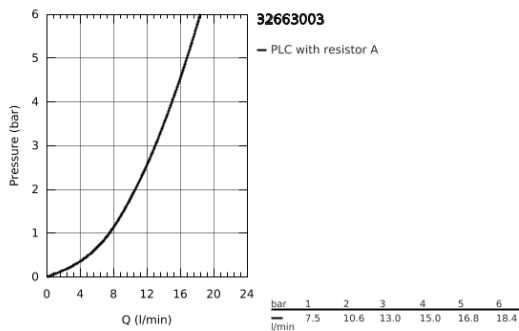

32 663 003 **CONCETTO SINGLE-LEVER SINK MIXER 1/2"**

PRODUCT DESCRIPTION

- high spout
 - monobloc installation
 - **GROHE StarLight** chrome finish
 - **GROHE SilkMove** 35 mm ceramic cartridge
 - **GROHE EasyDock** guarantees easy retraction and smooth docking back to the starting position
 - **GROHE Zero** isolated inner water ways - lead and nickel free within the tap
 - pull-out laminar spray
 - adjustable flow rate limiter
 - swivel tubular spout
 - swivel area 360°
 - protected against backflow
-
- flexible connection hoses
-
- **GROHE FastFixation** rapid installation system

32 663 003 **CONCETTO SINGLE-LEVER SINK MIXER 1/2"**

32 663 003 **CONCETTO SINGLE-LEVER SINK MIXER 1/2"**

SPARE PARTS, April 2020 – now

- 1: Lever (Order-nr. 46754000)
 - 2: Cartridge (Order-nr. 46374000)
 - 3: Shower hose (Order-nr. 48293000)
 - 4: Extractable outlet (Order-nr. 46757000)
 - 4.1: Flow restrictor (Order-nr. 13929000)
 - 4.2: Non-return valve (Order-nr. 08565000)
 - 5: Mounting set (Order-nr. 48477000)
 - 6: Coupling piece (Order-nr. 46338000)
 - 6.1: O-ring $\varnothing 10 \times \varnothing 2,2$ (Order-nr. 0057500M)
 - 7: Socket Spanner (Order-nr. 19332000)*
- * Optional accessories