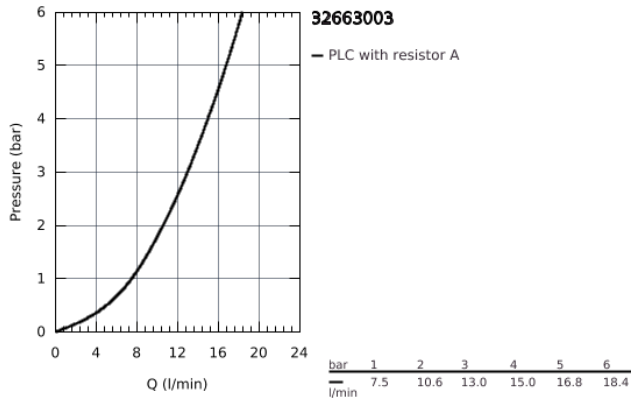

32 663 003 **CONCETTO SINGLE-LEVER SINK MIXER 1/2"**

PRODUCT DESCRIPTION

- high spout
 - monobloc installation
 - **GROHE StarLight** chrome finish
 - **GROHE SilkMove** 35 mm ceramic cartridge
 - **GROHE EasyDock** guarantees easy retraction and smooth docking back to the starting position
 - **GROHE Zero** isolated inner water ways - lead and nickel free within the tap
 - pull-out laminar spray
 - adjustable flow rate limiter
 - swivel tubular spout
 - swivel area 360°
 - protected against backflow
-
- flexible connection hoses
-
- **GROHE FastFixation** rapid installation system

32 663 003 **CONCETTO SINGLE-LEVER SINK MIXER 1/2"**

32 663 003 **CONCETTO SINGLE-LEVER SINK MIXER 1/2"**

SPARE PARTS, April 2020 – now

- 1: Lever (Order-nr. 46754000)
 - 2: Cartridge (Order-nr. 46374000)
 - 3: Shower hose (Order-nr. 48293000)
 - 4: Extractable outlet (Order-nr. 46757000)
 - 4.1: Flow restrictor (Order-nr. 13929000)
 - 4.2: Non-return valve (Order-nr. 08565000)
 - 5: Mounting set (Order-nr. 48477000)
 - 6: Coupling piece (Order-nr. 46338000)
 - 6.1: O-ring $\varnothing 10 \times \varnothing 2,2$ (Order-nr. 0057500M)
 - 7: Socket Spanner (Order-nr. 19332000)*
- * Optional accessories