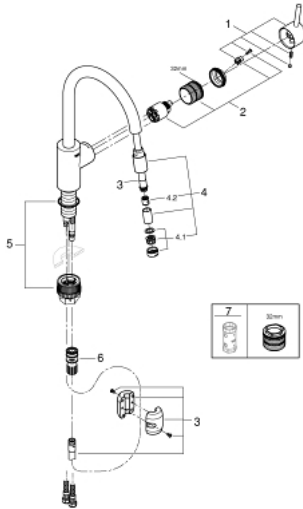

32 663 003 **CONCETTO SINGLE-LEVER SINK MIXER 1/2"**

PRODUCT DESCRIPTION

- high spout
 - monobloc installation
 - **GROHE StarLight** chrome finish
 - **GROHE SilkMove** 35 mm ceramic cartridge
 - **GROHE EasyDock** guarantees easy retraction and smooth docking back to the starting position
 - **GROHE Zero** isolated inner water ways - lead and nickel free within the tap
 - pull-out laminar spray
 - adjustable flow rate limiter
 - swivel tubular spout
 - swivel area 360°
 - protected against backflow
-
- flexible connection hoses
-
- **GROHE FastFixation** rapid installation system

32 663 003 **CONCETTO SINGLE-LEVER SINK MIXER 1/2"**

32 663 003 **CONCETTO SINGLE-LEVER SINK MIXER 1/2"**

SPARE PARTS, April 2020 – now

- 1: Lever (Order-nr. 46754000)
 - 2: Cartridge (Order-nr. 46374000)
 - 3: Shower hose (Order-nr. 48293000)
 - 4: Extractable outlet (Order-nr. 46757000)
 - 4.1: Flow restrictor (Order-nr. 13929000)
 - 4.2: Non-return valve (Order-nr. 08565000)
 - 5: Mounting set (Order-nr. 48477000)
 - 6: Coupling piece (Order-nr. 46338000)
 - 6.1: O-ring $\varnothing 10 \times \varnothing 2,2$ (Order-nr. 0057500M)
 - 7: Socket Spanner (Order-nr. 19332000)*
- * Optional accessories