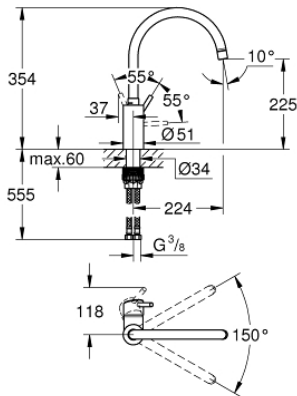

32 661 003 **CONCETTO SINGLE-LEVER SINK MIXER 1/2"**

PRODUCT DESCRIPTION

- high spout
- monobloc installation
- **GROHE StarLight** chrome finish
- **GROHE SilkMove** 35 mm ceramic cartridge
- **GROHE Zero** isolated inner water ways - lead and nickel free within the tap
- mousseur
- adjustable flow rate limiter
- swivel tubular spout
- selectable swivel area : 0° / 150°

- flexible connection hoses

- **GROHE FastFixation** rapid installation system

32 661 003 **CONCETTO SINGLE-LEVER SINK MIXER 1/2"**

SPARE PARTS, April 2020 – now

- 1: Lever (Order-nr. 46754000)
- 2: Flow restrictor (Order-nr. 48418000)
- 3: Cartridge (Order-nr. 46374000)
- 4: Safety ring (Order-nr. 48420000)
- 5: O-Ring Ø13,5 x Ø2,75 (Order-nr. 0128500M)
- 6: Mounting set (Order-nr. 48477000)
- 7: Socket Spanner (Order-nr. 19332000)*