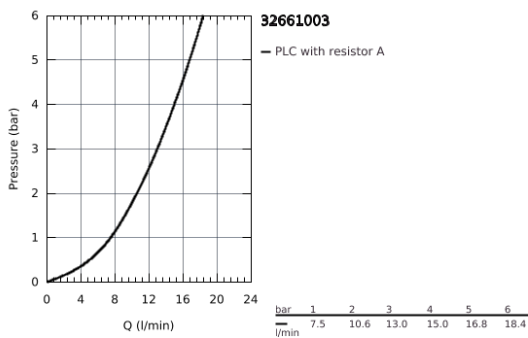

32 661 003 **CONCETTO SINGLE-LEVER SINK MIXER 1/2"**

PRODUCT DESCRIPTION

- high spout
- monobloc installation
- **GROHE StarLight** chrome finish
- **GROHE SilkMove** 35 mm ceramic cartridge
- **GROHE Zero** isolated inner water ways - lead and nickel free within the tap
- mousseur
- adjustable flow rate limiter
- swivel tubular spout
- selectable swivel area : 0° / 150°

- flexible connection hoses

- **GROHE FastFixation** rapid installation system

32 661 003 **CONCETTO SINGLE-LEVER SINK MIXER 1/2"**

SPARE PARTS, April 2020 – now

- 1: Lever (Order-nr. 46754000)
- 2: Flow restrictor (Order-nr. 48418000)
- 3: Cartridge (Order-nr. 46374000)
- 4: Safety ring (Order-nr. 48420000)
- 5: O-Ring Ø13,5 x Ø2,75 (Order-nr. 0128500M)
- 6: Mounting set (Order-nr. 48477000)
- 7: Socket Spanner (Order-nr. 19332000)*