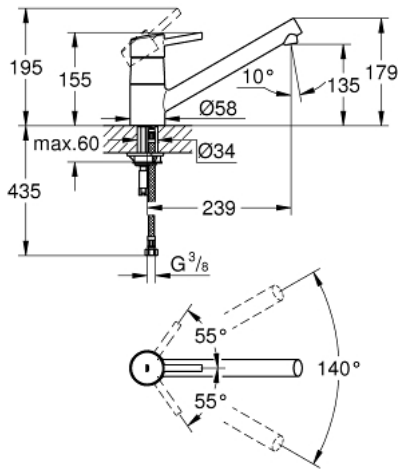

32 659 001 **CONCETTO SINGLE-LEVER SINK MIXER 1/2"**

PRODUCT DESCRIPTION

- low spout
- monobloc installation
- **GROHE StarLight** finish
- **GROHE SilkMove** 35 mm ceramic cartridge
- mousseur
- adjustable flow rate limiter
- swivel cast spout
- swivel area 140°
- flexible connection hoses
- rapid installation system

32 659 001 **CONCETTO SINGLE-LEVER SINK MIXER 1/2"**

SPARE PARTS, August 2018 – now

- 1: Lever (Order-nr. 46723000)
- 2: Shield for cross handle (Order-nr. 46601000)
- 3: Cartridge (Order-nr. 46374000)
- 4: Flow restrictor (Order-nr. 06574000)
- 5: Replacement kit for seal (Order-nr. 46429SA0)
- 6: Shank mounting kit (Order-nr. 46249000)
- 7: Support plate (Order-nr. 05334000)
- 8: Mounting wrench (Order-nr. 19017000)*