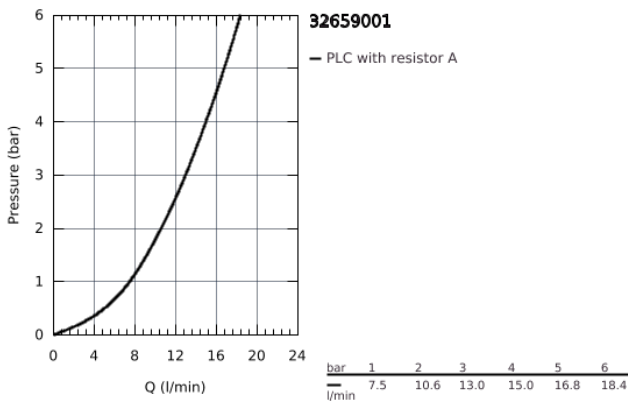

32 659 001 **CONCETTO SINGLE-LEVER SINK MIXER 1/2"**

PRODUCT DESCRIPTION

- low spout
- monobloc installation
- **GROHE StarLight** finish
- **GROHE SilkMove** 35 mm ceramic cartridge
- mousseur
- adjustable flow rate limiter
- swivel cast spout
- swivel area 140°
- flexible connection hoses
- rapid installation system

32 659 001 **CONCETTO SINGLE-LEVER SINK MIXER 1/2"**

SPARE PARTS, August 2018 – now

- 1: Lever (Order-nr. 46723000)
- 2: Shield for cross handle (Order-nr. 46601000)
- 3: Cartridge (Order-nr. 46374000)
- 4: Flow restrictor (Order-nr. 06574000)
- 5: Replacement kit for seal (Order-nr. 46429SA0)
- 6: Shank mounting kit (Order-nr. 46249000)
- 7: Support plate (Order-nr. 05334000)
- 8: Mounting wrench (Order-nr. 19017000)*