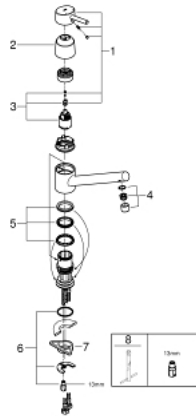

32 659 001 **CONCETTO SINGLE-LEVER SINK MIXER 1/2"**

PRODUCT DESCRIPTION

- low spout
- monobloc installation
- **GROHE StarLight** finish
- **GROHE SilkMove** 35 mm ceramic cartridge
- mousseur
- adjustable flow rate limiter
- swivel cast spout
- swivel area 140°
- flexible connection hoses
- rapid installation system

32 659 001 **CONCETTO SINGLE-LEVER SINK MIXER 1/2"**

SPARE PARTS, August 2018 – now

- 1: Lever (Order-nr. 46723000)
- 2: Shield for cross handle (Order-nr. 46601000)
- 3: Cartridge (Order-nr. 46374000)
- 4: Flow restrictor (Order-nr. 06574000)
- 5: Replacement kit for seal (Order-nr. 46429SA0)
- 6: Shank mounting kit (Order-nr. 46249000)
- 7: Support plate (Order-nr. 05334000)
- 8: Mounting wrench (Order-nr. 19017000)*