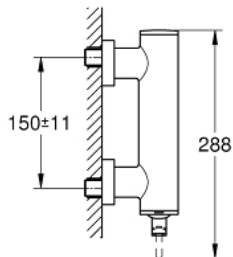

32 650 003 **GROHE ATRIO SINGLE-LEVER SHOWER MIXER 1/2"**

PRODUCT DESCRIPTION

- wall mounted
- **GROHE SilkMove** 35 mm ceramic cartridge
- **GROHE StarLight** chrome finish
- adjustable flow rate limiter
- shower bottom outlet 1/2" with integrated non return-valve
- covered S-unions
- protected against backflow

32 650 003 GROHE ATRIO SINGLE-LEVER SHOWER MIXER 1/2"

SPARE PARTS

- 1: Cartridge (Order-nr. 46374000)
 - 2: Non-return valve (Order-nr. 08565000)
 - 3: Socket Spanner (Order-nr. 19332000)*
- * Optional accessories