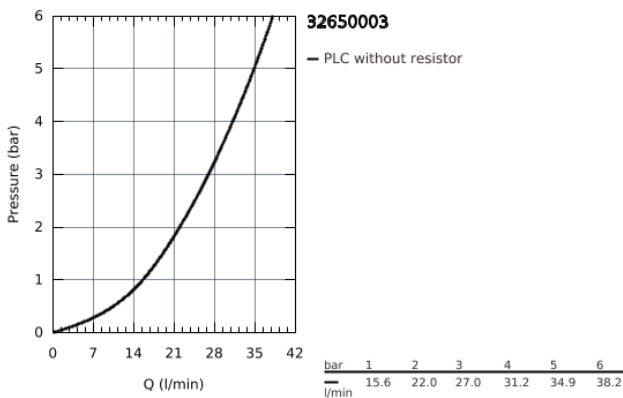

32 650 003 **GROHE ATRIO SINGLE-LEVER SHOWER MIXER 1/2"**

PRODUCT DESCRIPTION

- wall mounted
- **GROHE SilkMove** 35 mm ceramic cartridge
- **GROHE StarLight** chrome finish
- adjustable flow rate limiter
- shower bottom outlet 1/2" with integrated non return-valve
- covered S-unions
- protected against backflow

32 650 003 GROHE ATRIO SINGLE-LEVER SHOWER MIXER 1/2"

SPARE PARTS

- 1: Cartridge (Order-nr. 46374000)
 - 2: Non-return valve (Order-nr. 08565000)
 - 3: Socket Spanner (Order-nr. 19332000)*
- * Optional accessories