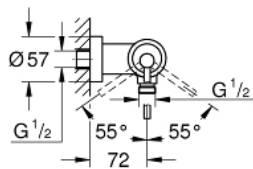

32 650 003 **GROHE ATRIO SINGLE-LEVER SHOWER MIXER 1/2"**

PRODUCT DESCRIPTION

- wall mounted
- **GROHE SilkMove** 35 mm ceramic cartridge
- **GROHE StarLight** chrome finish
- adjustable flow rate limiter
- shower bottom outlet 1/2" with integrated non return-valve
- covered S-unions
- protected against backflow

32 650 003 GROHE ATRIO SINGLE-LEVER SHOWER MIXER 1/2"

SPARE PARTS

- 1: Cartridge (Order-nr. 46374000)
 - 2: Non-return valve (Order-nr. 08565000)
 - 3: Socket Spanner (Order-nr. 19332000)*
- * Optional accessories