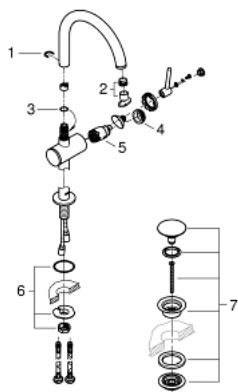

32 647 003 **GROHE ATRIO BASIN MIXER 1/2"**  
**XL-SIZE**

**PRODUCT DESCRIPTION**

- monobloc installation
- **for free-standing basins**
- 28 mm ceramic cartridge  
with **GROHE SilkMove**
- with temperature limiter
- **GROHE StarLight** chrome finish
- **GROHE EcoJoy** 5.7 l/min laminar mousseur
- swivel tubular C-spout with mousseur
- stop limiter
- Push-open waste set 1 1/4"
  
- flexible connection hoses

32 647 003 **GROHE ATRIO BASIN MIXER 1/2"**  
**XL-SIZE**

**SPARE PARTS**

- 1: Safety ring (Order-nr. 4826600M)
- 2: Flow straightener (Order-nr. 48408000)
- 3: O-Ring  $\varnothing 13,5 \times \varnothing 2,75$  (Order-nr. 0128500M)
- 4: retaining ring (Order-nr. 07419000)
- 5: Cartridge (Order-nr. 46963000)
- 6: Shank fastening assembly (Order-nr. 48409000)
- 7: Waste set with push-open plug (Order-nr. 65807000)