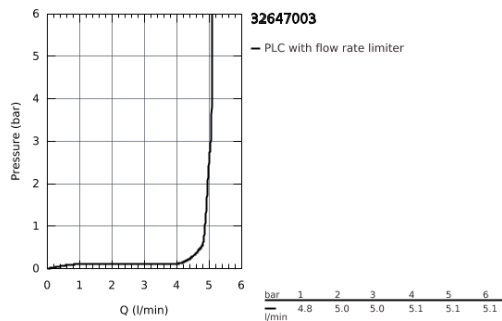

32 647 003 **GROHE ATRIO BASIN MIXER 1/2"**  
**XL-SIZE**

**PRODUCT DESCRIPTION**

- monobloc installation
- **for free-standing basins**
- 28 mm ceramic cartridge  
with **GROHE SilkMove**
- with temperature limiter
- **GROHE StarLight** chrome finish
- **GROHE EcoJoy** 5.7 l/min laminar mousseur
- swivel tubular C-spout with mousseur
- stop limiter
- Push-open waste set 1 1/4"
  
- flexible connection hoses

32 647 003 **GROHE ATRIO BASIN MIXER 1/2"**  
**XL-SIZE**

**SPARE PARTS**

- 1: Safety ring (Order-nr. 4826600M)
- 2: Flow straightener (Order-nr. 48408000)
- 3: O-Ring  $\varnothing 13,5 \times \varnothing 2,75$  (Order-nr. 0128500M)
- 4: retaining ring (Order-nr. 07419000)
- 5: Cartridge (Order-nr. 46963000)
- 6: Shank fastening assembly (Order-nr. 48409000)
- 7: Waste set with push-open plug (Order-nr. 65807000)