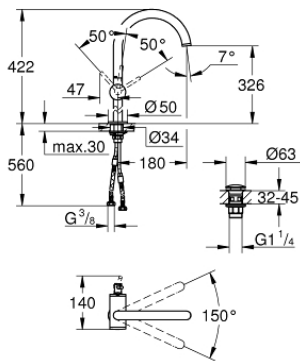

32 647 003 **GROHE ATRIO BASIN MIXER 1/2"**  
**XL-SIZE**

**PRODUCT DESCRIPTION**

- monobloc installation
- **for free-standing basins**
- 28 mm ceramic cartridge  
with **GROHE SilkMove**
- with temperature limiter
- **GROHE StarLight** chrome finish
- **GROHE EcoJoy** 5.7 l/min laminar mousseur
- swivel tubular C-spout with mousseur
- stop limiter
- Push-open waste set 1 1/4"
  
- flexible connection hoses

32 647 003 **GROHE ATRIO BASIN MIXER 1/2"**  
**XL-SIZE**

**SPARE PARTS**

- 1: Safety ring (Order-nr. 4826600M)
- 2: Flow straightener (Order-nr. 48408000)
- 3: O-Ring  $\varnothing 13,5 \times \varnothing 2,75$  (Order-nr. 0128500M)
- 4: retaining ring (Order-nr. 07419000)
- 5: Cartridge (Order-nr. 46963000)
- 6: Shank fastening assembly (Order-nr. 48409000)
- 7: Waste set with push-open plug (Order-nr. 65807000)