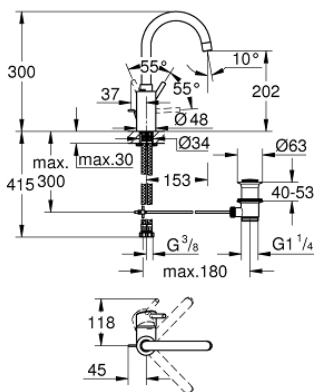

32 629 002 **CONCETTO SINGLE-LEVER BASIN MIXER 1/2"**
L-SIZE

PRODUCT DESCRIPTION

- monobloc installation
- metal lever
- covered lever fixing
- **GROHE SilkMove** 35 mm ceramic cartridge
- adjustable flow rate limiter
- **GROHE StarLight** chrome finish
- **GROHE Zero** isolated inner water ways - lead and nickel free within the tap
- **GROHE FastFixation** installation system
- mousseur
- swivel tubular spout
- with stop restriction
- pop-up waste set 1 1/4"
- flexible connection hoses

- optional temperature limiter (46 375 000)
- min. recommended pressure 0.2 bar

32 629 002 **CONCETTO SINGLE-LEVER BASIN MIXER 1/2"** **L-SIZE**

SPARE PARTS

- 1: Lever (Order-nr. 46754000)
 - 2: Cartridge (Order-nr. 46374000)
 - 3: Flow restrictor (Order-nr. 48418000)
 - 4: Safety ring (Order-nr. 48420000)
 - 5: O-Ring Ø13,5 x Ø2,75 (Order-nr. 0128500M)
 - 6: Pop-up rod (Order-nr. 46739000)
 - 7: Shank mounting kit (Order-nr. 46671000)
 - 8: Pop-up waste set 1 1/4" (Order-nr. 28910000)
 - 8.1: Chrome bath plug (Order-nr. 07182000)
 - 8.2: Eccentric rod (Order-nr. 07052000)
 - 9: Socket Spanner (Order-nr. 19332000)*
 - 10: Mounting wrench (Order-nr. 19017000)*
 - 11: Eccentric rod (Order-nr. 07341000)*
- * Optional accessories