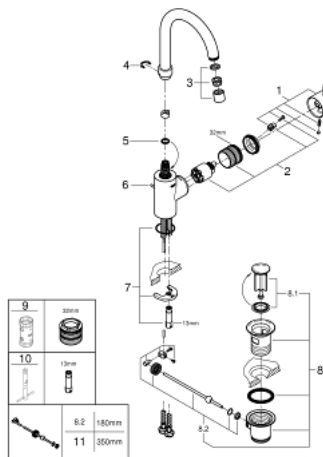

32 629 002 **CONCETTO SINGLE-LEVER BASIN MIXER 1/2"**
L-SIZE

PRODUCT DESCRIPTION

- monobloc installation
- metal lever
- covered lever fixing
- **GROHE SilkMove** 35 mm ceramic cartridge
- adjustable flow rate limiter
- **GROHE StarLight** chrome finish
- **GROHE Zero** isolated inner water ways - lead and nickel free within the tap
- **GROHE FastFixation** installation system
- mousseur
- swivel tubular spout
- with stop restriction
- pop-up waste set 1 1/4"
- flexible connection hoses

- optional temperature limiter (46 375 000)
- min. recommended pressure 0.2 bar

32 629 002 **CONCETTO SINGLE-LEVER BASIN MIXER 1/2"** **L-SIZE**

SPARE PARTS

- 1: Lever (Order-nr. 46754000)
 - 2: Cartridge (Order-nr. 46374000)
 - 3: Flow restrictor (Order-nr. 48418000)
 - 4: Safety ring (Order-nr. 48420000)
 - 5: O-Ring Ø13,5 x Ø2,75 (Order-nr. 0128500M)
 - 6: Pop-up rod (Order-nr. 46739000)
 - 7: Shank mounting kit (Order-nr. 46671000)
 - 8: Pop-up waste set 1 1/4" (Order-nr. 28910000)
 - 8.1: Chrome bath plug (Order-nr. 07182000)
 - 8.2: Eccentric rod (Order-nr. 07052000)
 - 9: Socket Spanner (Order-nr. 19332000)*
 - 10: Mounting wrench (Order-nr. 19017000)*
 - 11: Eccentric rod (Order-nr. 07341000)*
- * Optional accessories