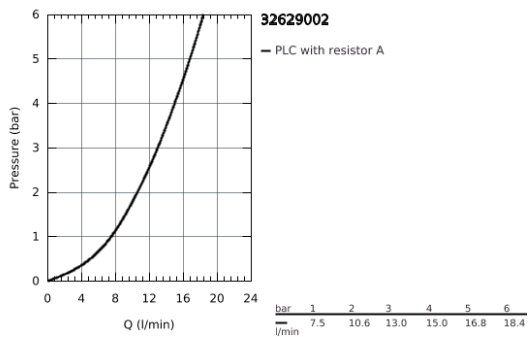

32 629 002 **CONCETTO SINGLE-LEVER BASIN MIXER 1/2"**
L-SIZE

PRODUCT DESCRIPTION

- monobloc installation
- metal lever
- covered lever fixing
- **GROHE SilkMove** 35 mm ceramic cartridge
- adjustable flow rate limiter
- **GROHE StarLight** chrome finish
- **GROHE Zero** isolated inner water ways - lead and nickel free within the tap
- **GROHE FastFixation** installation system
- mousseur
- swivel tubular spout
- with stop restriction
- pop-up waste set 1 1/4"
- flexible connection hoses

- optional temperature limiter (46 375 000)
- min. recommended pressure 0.2 bar

32 629 002 **CONCETTO SINGLE-LEVER BASIN MIXER 1/2"** **L-SIZE**

SPARE PARTS

- 1: Lever (Order-nr. 46754000)
 - 2: Cartridge (Order-nr. 46374000)
 - 3: Flow restrictor (Order-nr. 48418000)
 - 4: Safety ring (Order-nr. 48420000)
 - 5: O-Ring Ø13,5 x Ø2,75 (Order-nr. 0128500M)
 - 6: Pop-up rod (Order-nr. 46739000)
 - 7: Shank mounting kit (Order-nr. 46671000)
 - 8: Pop-up waste set 1 1/4" (Order-nr. 28910000)
 - 8.1: Chrome bath plug (Order-nr. 07182000)
 - 8.2: Eccentric rod (Order-nr. 07052000)
 - 9: Socket Spanner (Order-nr. 19332000)*
 - 10: Mounting wrench (Order-nr. 19017000)*
 - 11: Eccentric rod (Order-nr. 07341000)*
- * Optional accessories