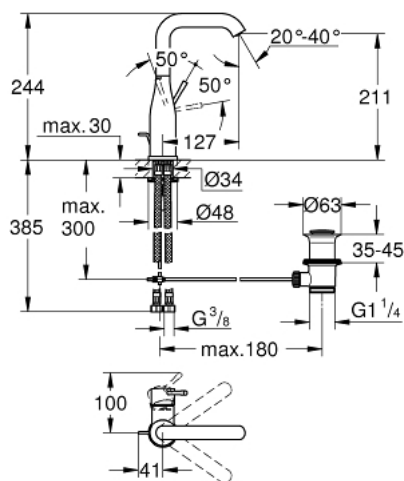

32 628 AL1 ESSENCE NEW SINGLE-LEVER BASIN MIXER 1/2" L-SIZE

PRODUCT DESCRIPTION

- single hole installation
- metal lever
- **GROHE SilkMove** 28 mm ceramic cartridge
- with temperature limiter
- **GROHE StarLight** finish
- **GROHE EcoJoy** mousseur 5.7 l/min
- GROHE AquaGuide adjustable mousseur
- **GROHE FastFixation Plus** installation system
- swivel spout with mousseur and stop limiter
- pop-up waste set 1 1/4"
- flexible connection hoses
- minimum pressure 1,0 bar

32 628 AL1 ESSENCE NEW SINGLE-LEVER BASIN MIXER 1/2" L-SIZE

UNITS PER PACKAGE

- 1: Lever (Order-nr. 46919AL0)
- 2: Cartridge (Order-nr. 46580000)
- 3: spout (Order-nr. 13374AL0)
- 4: Pop-up rod (Order-nr. 46739AL0)
- 5: Shank mounting kit (Order-nr. 46645000)
- 6: Pop-up waste set 1 1/4" (Order-nr. 28910AL0)
- 6.1: Plug (Order-nr. 07182AL0)
- 6.2: Eccentric rod (Order-nr. 07052000)
- 7: Connection hose (Order-nr. 46255000)
- 8: Mounting wrench (Order-nr. 19017000)*
- 9: Eccentric rod (Order-nr. 07341000)*