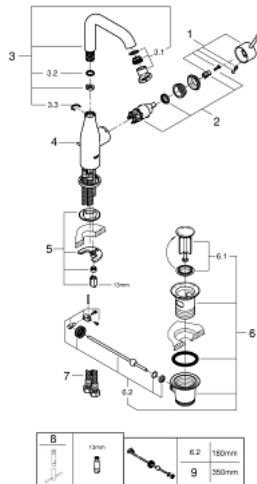

32 628 AL1 ESSENCE NEW SINGLE-LEVER BASIN MIXER 1/2" L-SIZE

PRODUCT DESCRIPTION

- single hole installation
- metal lever
- **GROHE SilkMove** 28 mm ceramic cartridge
- with temperature limiter
- **GROHE StarLight** finish
- **GROHE EcoJoy** mousseur 5.7 l/min
- GROHE AquaGuide adjustable mousseur
- **GROHE FastFixation Plus** installation system
- swivel spout with mousseur and stop limiter
- pop-up waste set 1 1/4"
- flexible connection hoses
- minimum pressure 1,0 bar

32 628 AL1 ESSENCE NEW SINGLE-LEVER BASIN MIXER 1/2" L-SIZE

UNITS PER PACKAGE

- 1: Lever (Order-nr. 46919AL0)
- 2: Cartridge (Order-nr. 46580000)
- 3: spout (Order-nr. 13374AL0)
- 4: Pop-up rod (Order-nr. 46739AL0)
- 5: Shank mounting kit (Order-nr. 46645000)
- 6: Pop-up waste set 1 1/4" (Order-nr. 28910AL0)
- 6.1: Plug (Order-nr. 07182AL0)
- 6.2: Eccentric rod (Order-nr. 07052000)
- 7: Connection hose (Order-nr. 46255000)
- 8: Mounting wrench (Order-nr. 19017000)*
- 9: Eccentric rod (Order-nr. 07341000)*