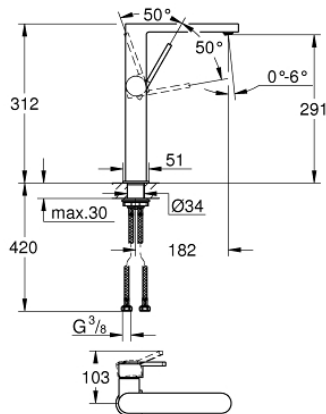

32 618 003 **BASIN MIXER 1/2"**
XL-SIZE

PRODUCT DESCRIPTION

- monobloc installation
- metal lever
- **for free-standing basins**
- 28 mm ceramic cartridge with **GROHE SilkMove**
- with temperature limiter
- **GROHE StarLight** chrome finish
- **GROHE EcoJoy** SpeedClean mousseur 5.7 l/min
- **GROHE AquaGuide** adjustable mousseur
- rapid installation system
- smooth body
- flexible connection hoses

32 618 003 **BASIN MIXER 1/2"**
XL-SIZE

32 618 003 **BASIN MIXER 1/2"**
XL-SIZE

SPARE PARTS

- 1: Cartridge (Order-nr. 46963000)
- 2: Flow restrictor (Order-nr. 48449000)
- 3: Shank fastening assembly (Order-nr. 48384000)