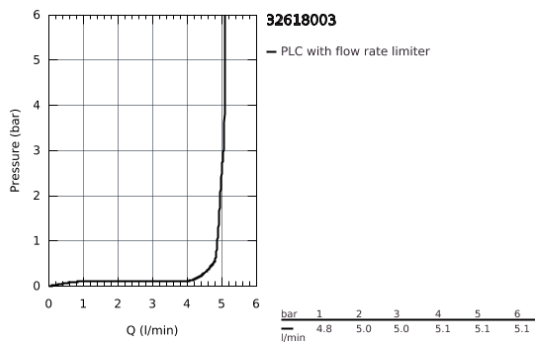

32 618 003 **BASIN MIXER 1/2"**
XL-SIZE

PRODUCT DESCRIPTION

- monobloc installation
- metal lever
- **for free-standing basins**
- 28 mm ceramic cartridge with **GROHE SilkMove**
- with temperature limiter
- **GROHE StarLight** chrome finish
- **GROHE EcoJoy** SpeedClean mousseur 5.7 l/min
- **GROHE AquaGuide** adjustable mousseur
- rapid installation system
- smooth body
- flexible connection hoses

32 618 003 **BASIN MIXER 1/2"**
XL-SIZE

32 618 003 **BASIN MIXER 1/2"**
XL-SIZE

SPARE PARTS

- 1: Cartridge (Order-nr. 46963000)
- 2: Flow restrictor (Order-nr. 48449000)
- 3: Shank fastening assembly (Order-nr. 48384000)