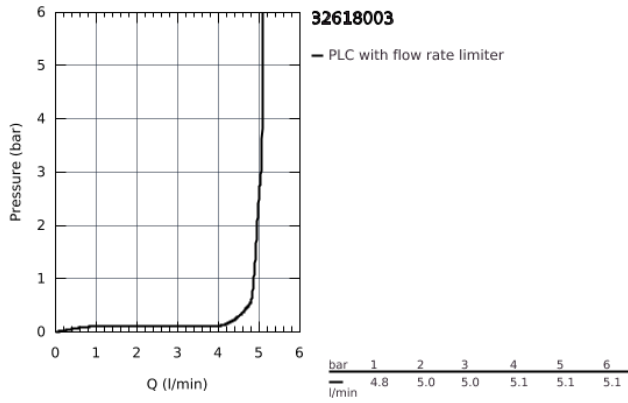

32 618 003 **BASIN MIXER 1/2"**
XL-SIZE

PRODUCT DESCRIPTION

- monobloc installation
- metal lever
- **for free-standing basins**
- 28 mm ceramic cartridge with **GROHE SilkMove**
- with temperature limiter
- **GROHE StarLight** chrome finish
- **GROHE EcoJoy** SpeedClean mousseur 5.7 l/min
- **GROHE AquaGuide** adjustable mousseur
- rapid installation system
- smooth body
- flexible connection hoses

32 618 003 **BASIN MIXER 1/2"**
XL-SIZE

32 618 003 **BASIN MIXER 1/2"**
XL-SIZE

SPARE PARTS

- 1: Cartridge (Order-nr. 46963000)
- 2: Flow restrictor (Order-nr. 48449000)
- 3: Shank fastening assembly (Order-nr. 48384000)