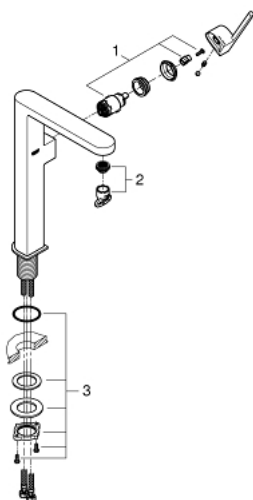

32 618 003 **BASIN MIXER 1/2"**
XL-SIZE

PRODUCT DESCRIPTION

- monobloc installation
- metal lever
- **for free-standing basins**
- 28 mm ceramic cartridge with **GROHE SilkMove**
- with temperature limiter
- **GROHE StarLight** chrome finish
- **GROHE EcoJoy** SpeedClean mousseur 5.7 l/min
- **GROHE AquaGuide** adjustable mousseur
- rapid installation system
- smooth body
- flexible connection hoses

32 618 003 **BASIN MIXER 1/2"**
XL-SIZE

32 618 003 **BASIN MIXER 1/2"**
XL-SIZE

SPARE PARTS

- 1: Cartridge (Order-nr. 46963000)
- 2: Flow restrictor (Order-nr. 48449000)
- 3: Shank fastening assembly (Order-nr. 48384000)