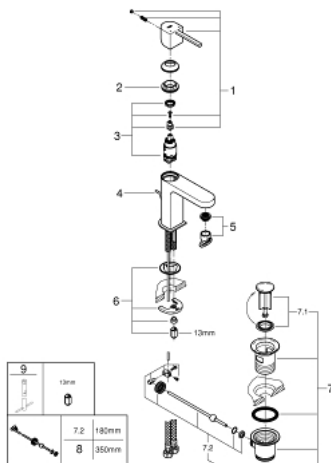

32 612 003 **BASIN MIXER 1/2"**  
**S-SIZE**

**PRODUCT DESCRIPTION**

- monobloc installation
- metal lever
- 28 mm ceramic cartridge  
with **GROHE SilkMove**
- with temperature limiter
- **GROHE StarLight** chrome finish
- **GROHE EcoJoy** SpeedClean mousseur 5.7 l/min
- **GROHE AquaGuide** adjustable mousseur
- **GROHE FastFixation Plus** installation system
- pop-up waste set 1 1/4"
  
- flexible connection hoses

32 612 003 **BASIN MIXER 1/2"**  
**S-SIZE**

**SPARE PARTS**

- 1: Lever (Order-nr. 48452000)
  - 2: retaining ring (Order-nr. 07419000)
  - 3: Cartridge (Order-nr. 46580000)
  - 4: Pop-up rod (Order-nr. 46739000)
  - 5: Flow restrictor (Order-nr. 48449000)
  - 6: Shank mounting kit (Order-nr. 46645000)
  - 7: Pop-up waste set 1 1/4" (Order-nr. 28910000)
  - 7.1: Chrome bath plug (Order-nr. 07182000)
  - 7.2: Eccentric rod (Order-nr. 07052000)
  - 8: Eccentric rod (Order-nr. 07341000)\*
  - 9: Mounting wrench (Order-nr. 19017000)\*
- \* Optional accessories