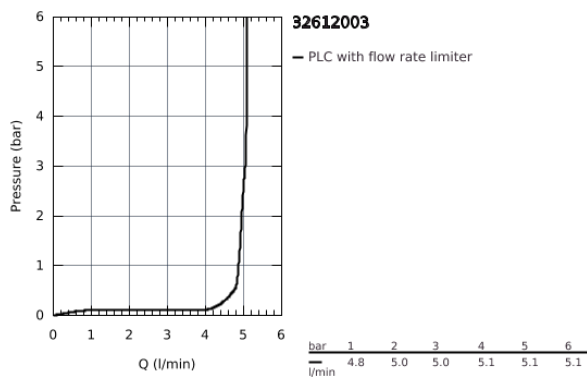

32 612 003 **BASIN MIXER 1/2"**  
**S-SIZE**

**PRODUCT DESCRIPTION**

- monobloc installation
- metal lever
- 28 mm ceramic cartridge  
with **GROHE SilkMove**
- with temperature limiter
- **GROHE StarLight** chrome finish
- **GROHE EcoJoy** SpeedClean mousseur 5.7 l/min
- **GROHE AquaGuide** adjustable mousseur
- **GROHE FastFixation Plus** installation system
- pop-up waste set 1 1/4"
  
- flexible connection hoses

32 612 003 **BASIN MIXER 1/2"**  
**S-SIZE**

**SPARE PARTS**

- 1: Lever (Order-nr. 48452000)
  - 2: retaining ring (Order-nr. 07419000)
  - 3: Cartridge (Order-nr. 46580000)
  - 4: Pop-up rod (Order-nr. 46739000)
  - 5: Flow restrictor (Order-nr. 48449000)
  - 6: Shank mounting kit (Order-nr. 46645000)
  - 7: Pop-up waste set 1 1/4" (Order-nr. 28910000)
  - 7.1: Chrome bath plug (Order-nr. 07182000)
  - 7.2: Eccentric rod (Order-nr. 07052000)
  - 8: Eccentric rod (Order-nr. 07341000)\*
  - 9: Mounting wrench (Order-nr. 19017000)\*
- \* Optional accessories