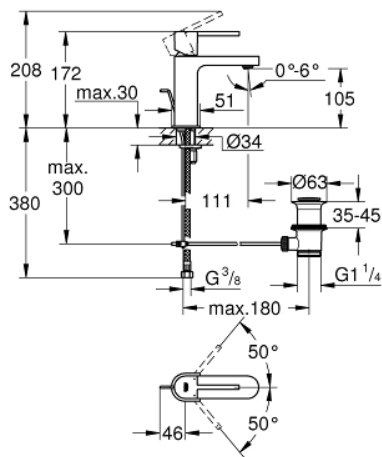

32 612 003 **BASIN MIXER 1/2"**  
**S-SIZE**

**PRODUCT DESCRIPTION**

- monobloc installation
- metal lever
- 28 mm ceramic cartridge  
with **GROHE SilkMove**
- with temperature limiter
- **GROHE StarLight** chrome finish
- **GROHE EcoJoy** SpeedClean mousseur 5.7 l/min
- **GROHE AquaGuide** adjustable mousseur
- **GROHE FastFixation Plus** installation system
- pop-up waste set 1 1/4"
  
- flexible connection hoses

32 612 003 **BASIN MIXER 1/2"**  
**S-SIZE**

**SPARE PARTS**

- 1: Lever (Order-nr. 48452000)
  - 2: retaining ring (Order-nr. 07419000)
  - 3: Cartridge (Order-nr. 46580000)
  - 4: Pop-up rod (Order-nr. 46739000)
  - 5: Flow restrictor (Order-nr. 48449000)
  - 6: Shank mounting kit (Order-nr. 46645000)
  - 7: Pop-up waste set 1 1/4" (Order-nr. 28910000)
  - 7.1: Chrome bath plug (Order-nr. 07182000)
  - 7.2: Eccentric rod (Order-nr. 07052000)
  - 8: Eccentric rod (Order-nr. 07341000)\*
  - 9: Mounting wrench (Order-nr. 19017000)\*
- \* Optional accessories