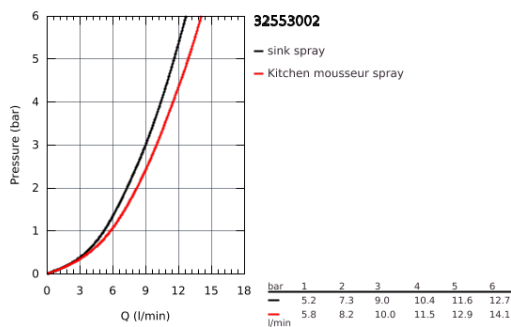

32 553 002 ZEDRA 2019 SINGLE-LEVER SINK MIXER 1/2"

PRODUCT DESCRIPTION

- monobloc installation
- **GROHE StarLight** chrome finish
- **GROHE SilkMove** 35 mm ceramic cartridge
- **GROHE Magnetic Docking** guarantees easy retraction and smooth docking of the spray head to starting position
- pull-out dual spray
- diverter: laminar spray/SpeedClean shower jet
- automatic return to laminar spray
- adjustable flow rate limiter
- swivel tubular spout
- swivel area 360°
- protected against backflow

- flexible connection hoses
- **GROHE FastFixation Plus** ultra fast and simple installation - no tools needed
- **GROHE Zero** isolated inner water ways - lead and nickel free within the tap

32 553 002 ZEDRA 2019 SINGLE-LEVER SINK MIXER 1/2"

32 553 002 **ZEDRA 2019 SINGLE-LEVER SINK MIXER 1/2"**

SPARE PARTS, July 2017 – now

- 1: Lever (Order-nr. 48476000)
- 2: Screw ring (Order-nr. 48517000)
- 3: Cartridge (Order-nr. 46374000)
- 4: Hand shower (Order-nr. 48474000)
- 4.1: Flow straightener (Order-nr. 48275000)
- 4.2: Non-return valve (Order-nr. 08565000)
- 4.3: Strainer (Order-nr. 0676800M)
- 5: Shower hose (Order-nr. 48472000)
- 6: Mounting set (Order-nr. 48477000)
- 7: Support plate (Order-nr. 05334000)
- 8: Coupling piece (Order-nr. 46338000)