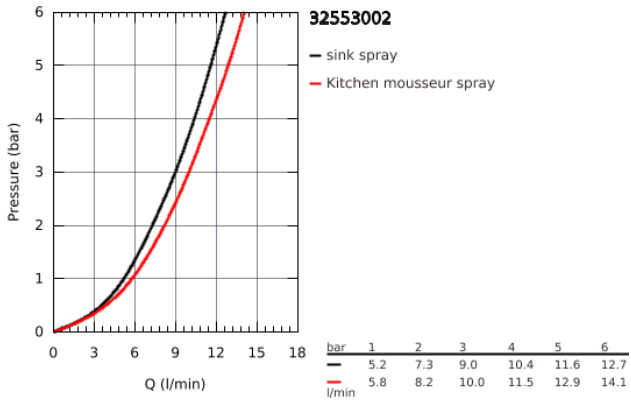

32 553 002 ZEDRA 2019 SINGLE-LEVER SINK MIXER 1/2"

PRODUCT DESCRIPTION

- monobloc installation
- **GROHE StarLight** chrome finish
- **GROHE SilkMove** 35 mm ceramic cartridge
- **GROHE Magnetic Docking** guarantees easy retraction and smooth docking of the spray head to starting position
- pull-out dual spray
- diverter: laminar spray/SpeedClean shower jet
- automatic return to laminar spray
- adjustable flow rate limiter
- swivel tubular spout
- swivel area 360°
- protected against backflow

- flexible connection hoses
- **GROHE FastFixation Plus** ultra fast and simple installation - no tools needed
- **GROHE Zero** isolated inner water ways - lead and nickel free within the tap

32 553 002 ZEDRA 2019 SINGLE-LEVER SINK MIXER 1/2"

32 553 002 **ZEDRA 2019 SINGLE-LEVER SINK MIXER 1/2"**

SPARE PARTS, July 2017 – now

- 1: Lever (Order-nr. 48476000)
- 2: Screw ring (Order-nr. 48517000)
- 3: Cartridge (Order-nr. 46374000)
- 4: Hand shower (Order-nr. 48474000)
- 4.1: Flow straightener (Order-nr. 48275000)
- 4.2: Non-return valve (Order-nr. 08565000)
- 4.3: Strainer (Order-nr. 0676800M)
- 5: Shower hose (Order-nr. 48472000)
- 6: Mounting set (Order-nr. 48477000)
- 7: Support plate (Order-nr. 05334000)
- 8: Coupling piece (Order-nr. 46338000)