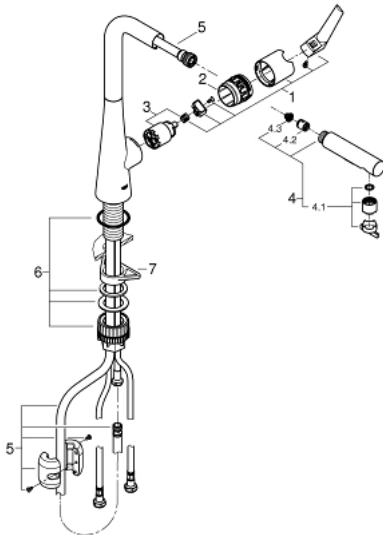

32 553 002 ZEDRA 2019 SINGLE-LEVER SINK MIXER 1/2"

PRODUCT DESCRIPTION

- monobloc installation
- **GROHE StarLight** chrome finish
- **GROHE SilkMove** 35 mm ceramic cartridge
- **GROHE Magnetic Docking** guarantees easy retraction and smooth docking of the spray head to starting position
- pull-out dual spray
- diverter: laminar spray/SpeedClean shower jet
- automatic return to laminar spray
- adjustable flow rate limiter
- swivel tubular spout
- swivel area 360°
- protected against backflow

- flexible connection hoses
- **GROHE FastFixation Plus** ultra fast and simple installation - no tools needed
- **GROHE Zero** isolated inner water ways - lead and nickel free within the tap

32 553 002 ZEDRA 2019 SINGLE-LEVER SINK MIXER 1/2"

32 553 002 **ZEDRA 2019 SINGLE-LEVER SINK MIXER 1/2"**

SPARE PARTS, July 2017 – now

- 1: Lever (Order-nr. 48476000)
- 2: Screw ring (Order-nr. 48517000)
- 3: Cartridge (Order-nr. 46374000)
- 4: Hand shower (Order-nr. 48474000)
- 4.1: Flow straightener (Order-nr. 48275000)
- 4.2: Non-return valve (Order-nr. 08565000)
- 4.3: Strainer (Order-nr. 0676800M)
- 5: Shower hose (Order-nr. 48472000)
- 6: Mounting set (Order-nr. 48477000)
- 7: Support plate (Order-nr. 05334000)
- 8: Coupling piece (Order-nr. 46338000)