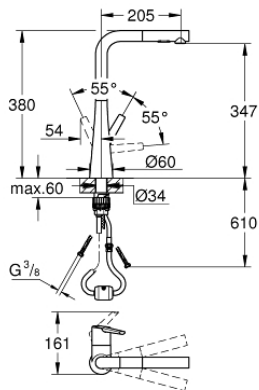

32 553 002 ZEDRA 2019 SINGLE-LEVER SINK MIXER 1/2"

PRODUCT DESCRIPTION

- monobloc installation
- **GROHE StarLight** chrome finish
- **GROHE SilkMove** 35 mm ceramic cartridge
- **GROHE Magnetic Docking** guarantees easy retraction and smooth docking of the spray head to starting position
- pull-out dual spray
- diverter: laminar spray/SpeedClean shower jet
- automatic return to laminar spray
- adjustable flow rate limiter
- swivel tubular spout
- swivel area 360°
- protected against backflow

- flexible connection hoses
- **GROHE FastFixation Plus** ultra fast and simple installation - no tools needed
- **GROHE Zero** isolated inner water ways - lead and nickel free within the tap

32 553 002 ZEDRA 2019 SINGLE-LEVER SINK MIXER 1/2"

32 553 002 **ZEDRA 2019 SINGLE-LEVER SINK MIXER 1/2"**

SPARE PARTS, July 2017 – now

- 1: Lever (Order-nr. 48476000)
- 2: Screw ring (Order-nr. 48517000)
- 3: Cartridge (Order-nr. 46374000)
- 4: Hand shower (Order-nr. 48474000)
- 4.1: Flow straightener (Order-nr. 48275000)
- 4.2: Non-return valve (Order-nr. 08565000)
- 4.3: Strainer (Order-nr. 0676800M)
- 5: Shower hose (Order-nr. 48472000)
- 6: Mounting set (Order-nr. 48477000)
- 7: Support plate (Order-nr. 05334000)
- 8: Coupling piece (Order-nr. 46338000)