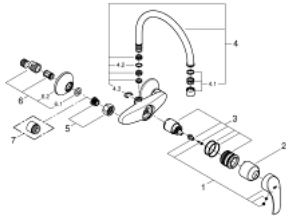

32 482 002 **EUROSMART SINGLE-LEVER SINK MIXER 1/2"**

**PRODUCT DESCRIPTION**

- wall mounted
- **GROHE StarLight** finish
- **GROHE SilkMove** 35 mm ceramic cartridge
- mousseur
- adjustable flow rate limiter
- swivel area 360°
- swivel tubular spout
- projection 186 mm
- integrated temperature limiter
- S-unions

## 32 482 002 EUROSMART SINGLE-LEVER SINK MIXER 1/2"

### SPARE PARTS

- 1: Lever (Order-nr. 46898000)
  - 2: Cap (Order-nr. 46899000)
  - 3: Cartridge (Order-nr. 46374000)
  - 4: C-spout (Order-nr. 13371000)
  - 4.1: Mousseur (Order-nr. 06574000)
  - 4.2: Sealing washer  $\varnothing$  13.5 x  $\varnothing$  2.75 (Order-nr. 0128500M)
  - 4.3: Safety ring (Order-nr. 0485300M)
  - 5: Screw connection 1/2" (Order-nr. 45044000)
  - 6: S-union (Order-nr. 12075000)
  - 6.1: Seal (Order-nr. 0138600M)
  - 6.2: Escutcheon (Order-nr. 0221000M)
  - 7: Extension 3/4", 20 mm (Order-nr. 0713000M)\*
- \* Optional accessories