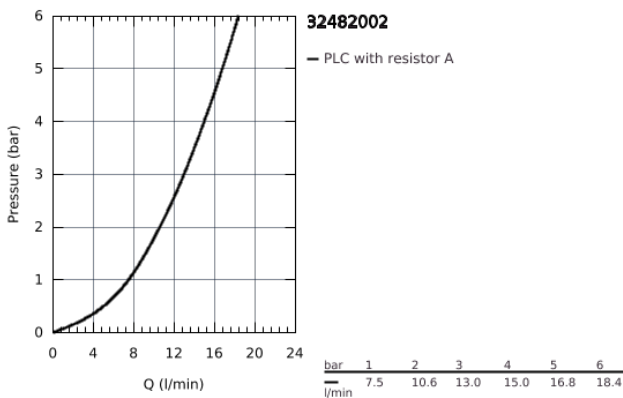

32 482 002 **EUROSMART SINGLE-LEVER SINK MIXER 1/2"**

**PRODUCT DESCRIPTION**

- wall mounted
- **GROHE StarLight** finish
- **GROHE SilkMove** 35 mm ceramic cartridge
- mousseur
- adjustable flow rate limiter
- swivel area 360°
- swivel tubular spout
- projection 186 mm
- integrated temperature limiter
- S-unions

## 32 482 002 EUROSMART SINGLE-LEVER SINK MIXER 1/2"

### SPARE PARTS

- 1: Lever (Order-nr. 46898000)
  - 2: Cap (Order-nr. 46899000)
  - 3: Cartridge (Order-nr. 46374000)
  - 4: C-spout (Order-nr. 13371000)
  - 4.1: Mousseur (Order-nr. 06574000)
  - 4.2: Sealing washer  $\varnothing$  13.5 x  $\varnothing$  2.75 (Order-nr. 0128500M)
  - 4.3: Safety ring (Order-nr. 0485300M)
  - 5: Screw connection 1/2" (Order-nr. 45044000)
  - 6: S-union (Order-nr. 12075000)
  - 6.1: Seal (Order-nr. 0138600M)
  - 6.2: Escutcheon (Order-nr. 0221000M)
  - 7: Extension 3/4", 20 mm (Order-nr. 0713000M)\*
- \* Optional accessories