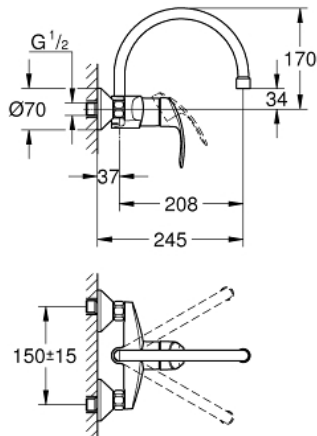

32 482 002 **EUROSMART SINGLE-LEVER SINK MIXER 1/2"**

**PRODUCT DESCRIPTION**

- wall mounted
- **GROHE StarLight** finish
- **GROHE SilkMove** 35 mm ceramic cartridge
- mousseur
- adjustable flow rate limiter
- swivel area 360°
- swivel tubular spout
- projection 186 mm
- integrated temperature limiter
- S-unions

## 32 482 002 EUROSMART SINGLE-LEVER SINK MIXER 1/2"

### SPARE PARTS

- 1: Lever (Order-nr. 46898000)
  - 2: Cap (Order-nr. 46899000)
  - 3: Cartridge (Order-nr. 46374000)
  - 4: C-spout (Order-nr. 13371000)
  - 4.1: Mousseur (Order-nr. 06574000)
  - 4.2: Sealing washer  $\varnothing$  13.5 x  $\varnothing$  2.75 (Order-nr. 0128500M)
  - 4.3: Safety ring (Order-nr. 0485300M)
  - 5: Screw connection 1/2" (Order-nr. 45044000)
  - 6: S-union (Order-nr. 12075000)
  - 6.1: Seal (Order-nr. 0138600M)
  - 6.2: Escutcheon (Order-nr. 0221000M)
  - 7: Extension 3/4", 20 mm (Order-nr. 0713000M)\*
- \* Optional accessories