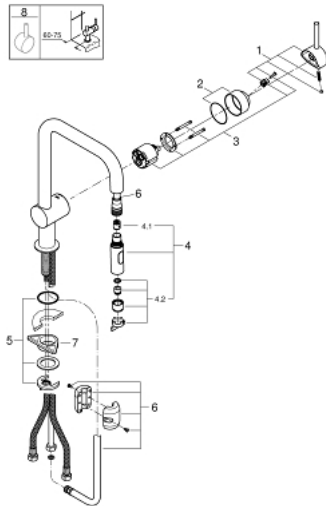

32 322 002 MINTA SINGLE-LEVER SINK MIXER 1/2"

PRODUCT DESCRIPTION

- U spout
- monobloc installation
- **GROHE StarLight** chrome finish
- **GROHE SilkMove** 46 mm ceramic cartridge
- **GROHE EasyDock** guarantees easy retraction and smooth docking back to the starting position
- pull-out dual spray
- diverter: laminar spray/SpeedClean shower jet
- automatic return to laminar spray
- adjustable flow rate limiter
- swivel tubular spout
- swivel area 360°
- integrated non-return valve
- protected against backflow

- flexible connection hoses

- rapid installation system

32 322 002 MINTA SINGLE-LEVER SINK MIXER 1/2"

SPARE PARTS, July 2017 – now

- 1: Lever (Order-nr. 46015000)
- 2: Shield for cross handle (Order-nr. 46025000)
- 3: Cartridge (Order-nr. 46048000)
- 4: Hand shower (Order-nr. 48416000)
- 4.1: Non-return valve (Order-nr. 08565000)
- 4.2: Flow straightener (Order-nr. 48347000)
- 5: Shank mounting kit (Order-nr. 46345000)
- 6: Shower hose (Order-nr. 48293000)
- 7: Support plate (Order-nr. 05334000)
- 8: Lever (Order-nr. 40684000)*