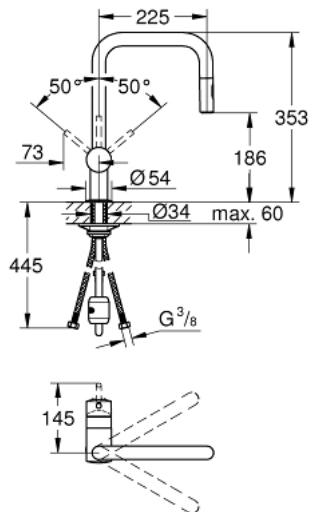

32 322 002 MINTA SINGLE-LEVER SINK MIXER 1/2"

PRODUCT DESCRIPTION

- U spout
- monobloc installation
- **GROHE StarLight** chrome finish
- **GROHE SilkMove** 46 mm ceramic cartridge
- **GROHE EasyDock** guarantees easy retraction and smooth docking back to the starting position
- pull-out dual spray
- diverter: laminar spray/SpeedClean shower jet
- automatic return to laminar spray
- adjustable flow rate limiter
- swivel tubular spout
- swivel area 360°
- integrated non-return valve
- protected against backflow

- flexible connection hoses

- rapid installation system

32 322 002 MINTA SINGLE-LEVER SINK MIXER 1/2"

SPARE PARTS, July 2017 – now

- 1: Lever (Order-nr. 46015000)
- 2: Shield for cross handle (Order-nr. 46025000)
- 3: Cartridge (Order-nr. 46048000)
- 4: Hand shower (Order-nr. 48416000)
- 4.1: Non-return valve (Order-nr. 08565000)
- 4.2: Flow straightener (Order-nr. 48347000)
- 5: Shank mounting kit (Order-nr. 46345000)
- 6: Shower hose (Order-nr. 48293000)
- 7: Support plate (Order-nr. 05334000)
- 8: Lever (Order-nr. 40684000)*