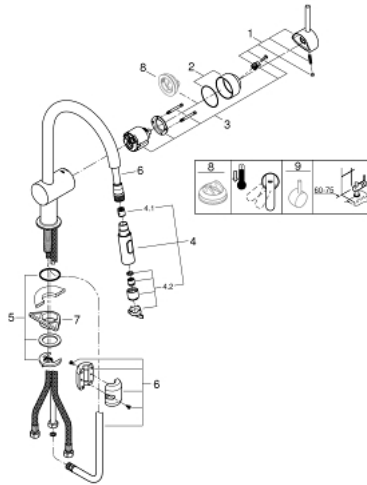

32 321 002 MINTA SINGLE-LEVER SINK MIXER 1/2"

PRODUCT DESCRIPTION

- C-spout
- monobloc installation
- **GROHE StarLight** chrome finish
- **GROHE SilkMove** 46 mm ceramic cartridge
- **GROHE EasyDock** guarantees easy retraction and smooth docking back to the starting position
- pull-out dual spray
- diverter: laminar spray/SpeedClean shower jet
- adjustable flow rate limiter
- swivel tubular spout
- swivel area 360°
- integrated non-return valve
- protected against backflow

- flexible connection hoses

- rapid installation system

32 321 002 MINTA SINGLE-LEVER SINK MIXER 1/2"

SPARE PARTS, July 2017 – now

- 1: Lever (Order-nr. 46015000)
- 2: Shield for cross handle (Order-nr. 46025000)
- 3: Cartridge (Order-nr. 46048000)
- 4: Hand shower (Order-nr. 48416000)
- 4.1: Non-return valve (Order-nr. 08565000)
- 4.2: Flow straightener (Order-nr. 48347000)
- 5: Shank mounting kit (Order-nr. 46345000)
- 6: Shower hose (Order-nr. 48293000)
- 7: Support plate (Order-nr. 05334000)
- 8: Temperature limiter (Order-nr. 46375000)
- 9: Lever (Order-nr. 40684000)