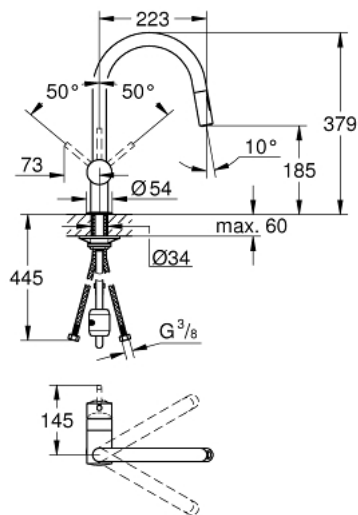

32 321 002 MINTA SINGLE-LEVER SINK MIXER 1/2"

PRODUCT DESCRIPTION

- C-spout
- monobloc installation
- **GROHE StarLight** chrome finish
- **GROHE SilkMove** 46 mm ceramic cartridge
- **GROHE EasyDock** guarantees easy retraction and smooth docking back to the starting position
- pull-out dual spray
- diverter: laminar spray/SpeedClean shower jet
- adjustable flow rate limiter
- swivel tubular spout
- swivel area 360°
- integrated non-return valve
- protected against backflow

- flexible connection hoses

- rapid installation system

32 321 002 MINTA SINGLE-LEVER SINK MIXER 1/2"

SPARE PARTS, July 2017 – now

- 1: Lever (Order-nr. 46015000)
- 2: Shield for cross handle (Order-nr. 46025000)
- 3: Cartridge (Order-nr. 46048000)
- 4: Hand shower (Order-nr. 48416000)
- 4.1: Non-return valve (Order-nr. 08565000)
- 4.2: Flow straightener (Order-nr. 48347000)
- 5: Shank mounting kit (Order-nr. 46345000)
- 6: Shower hose (Order-nr. 48293000)
- 7: Support plate (Order-nr. 05334000)
- 8: Temperature limiter (Order-nr. 46375000)
- 9: Lever (Order-nr. 40684000)