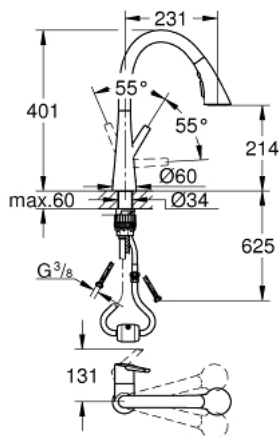

32 294 002 ZEDRA 2019 SINGLE-LEVER SINK MIXER 1/2"

PRODUCT DESCRIPTION

- single hole installation
- **GROHE StarLight** chrome finish
- **GROHE SilkMove** 35 mm ceramic cartridge
- **GROHE Magnetic Docking** guarantees easy retraction and smooth docking of the spray head back to starting position
- pull-out spray with 3 spray types
- diverter: laminar spray/**SpeedClean** shower jet/GROHE Blade spray (reduced water consumption and even stronger spray performance)
- stop function - pause button to stop the water flow
- automatic return to laminar spray
- adjustable flow rate limiter
- swivel tubular spout
- swivel area 360°
- protected against backflow
- flexible connection hoses
- **GROHE FastFixation Plus** ultra fast and simple installation - no tools needed
- **GROHE Zero** separated inner water ways - lead and nickel free within the faucet

32 294 002 ZEDRA 2019 SINGLE-LEVER SINK MIXER 1/2"

SPARE PARTS

- 1: Lever (Order-nr. 48476000)
- 2: Screw ring (Order-nr. 48517000)
- 3: Cartridge (Order-nr. 46374000)
- 4: Hand shower (Order-nr. 48473000)
- 4.1: Flow straightener (Order-nr. 48275000)
- 4.2: Non-return valve (Order-nr. 08565000)
- 4.3: Dirt strainer (Order-nr. 0676800M)
- 5: flow rate limiter (Order-nr. 48303000)
- 6: Shower hose (Order-nr. 48472000)
- 7: Mounting set (Order-nr. 48477000)
- 8: Support plate (Order-nr. 05334000)
- 9: Coupling piece (Order-nr. 46338000)