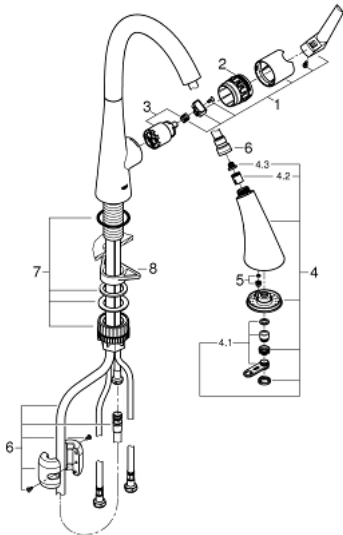

32 294 002 ZEDRA 2019 SINGLE-LEVER SINK MIXER 1/2"

PRODUCT DESCRIPTION

- single hole installation
- **GROHE StarLight** chrome finish
- **GROHE SilkMove** 35 mm ceramic cartridge
- **GROHE Magnetic Docking** guarantees easy retraction and smooth docking of the spray head back to starting position
- pull-out spray with 3 spray types
- diverter: laminar spray/**SpeedClean** shower jet/GROHE Blade spray (reduced water consumption and even stronger spray performance)
- stop function - pause button to stop the water flow
- automatic return to laminar spray
- adjustable flow rate limiter
- swivel tubular spout
- swivel area 360°
- protected against backflow
- flexible connection hoses
- **GROHE FastFixation Plus** ultra fast and simple installation - no tools needed
- **GROHE Zero** separated inner water ways - lead and nickel free within the faucet

32 294 002 ZEDRA 2019 SINGLE-LEVER SINK MIXER 1/2"

SPARE PARTS

- 1: Lever (Order-nr. 48476000)
- 2: Screw ring (Order-nr. 48517000)
- 3: Cartridge (Order-nr. 46374000)
- 4: Hand shower (Order-nr. 48473000)
- 4.1: Flow straightener (Order-nr. 48275000)
- 4.2: Non-return valve (Order-nr. 08565000)
- 4.3: Dirt strainer (Order-nr. 0676800M)
- 5: flow rate limiter (Order-nr. 48303000)
- 6: Shower hose (Order-nr. 48472000)
- 7: Mounting set (Order-nr. 48477000)
- 8: Support plate (Order-nr. 05334000)
- 9: Coupling piece (Order-nr. 46338000)